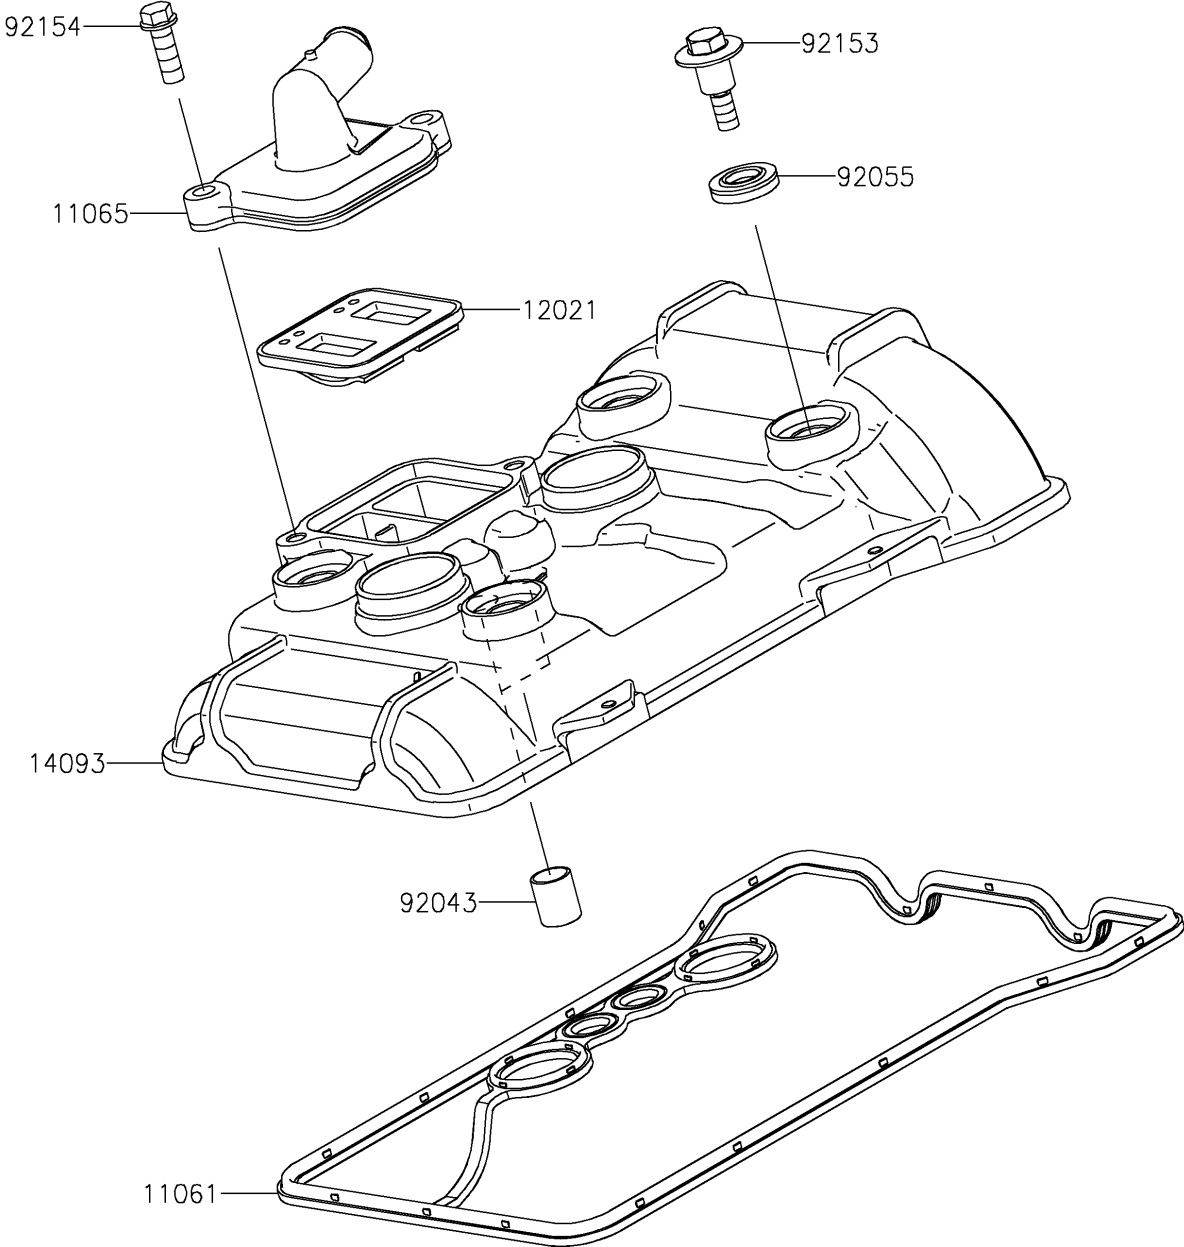

2019 Z400 ABS PARTS DIAGRAM

Cylinder Head Cover

E1112

2019 Z400 ABS PARTS LIST

Cylinder Head Cover

ITEM NAME	PART NUMBER	QUANTITY
GASKET,CYLINDER HEAD COVER (Ref # 11061)	11061-1250	1
CAP,HEAD (Ref # 11065)	11065-1311	1
VALVE-ASSY-REED (Ref # 12021)	12021-0708	1
COVER,CYLINDER HEAD (Ref # 14093)	14093-0943	1
PIN,10.1X12X14 (Ref # 92043)	92043-4009	1
RING-O (Ref # 92055)	92055-0143	1
BOLT,HEAD COVER (Ref # 92153)	92153-0793	1
BOLT,FLANGED,6X18 (Ref # 92154)	92154-1775	1