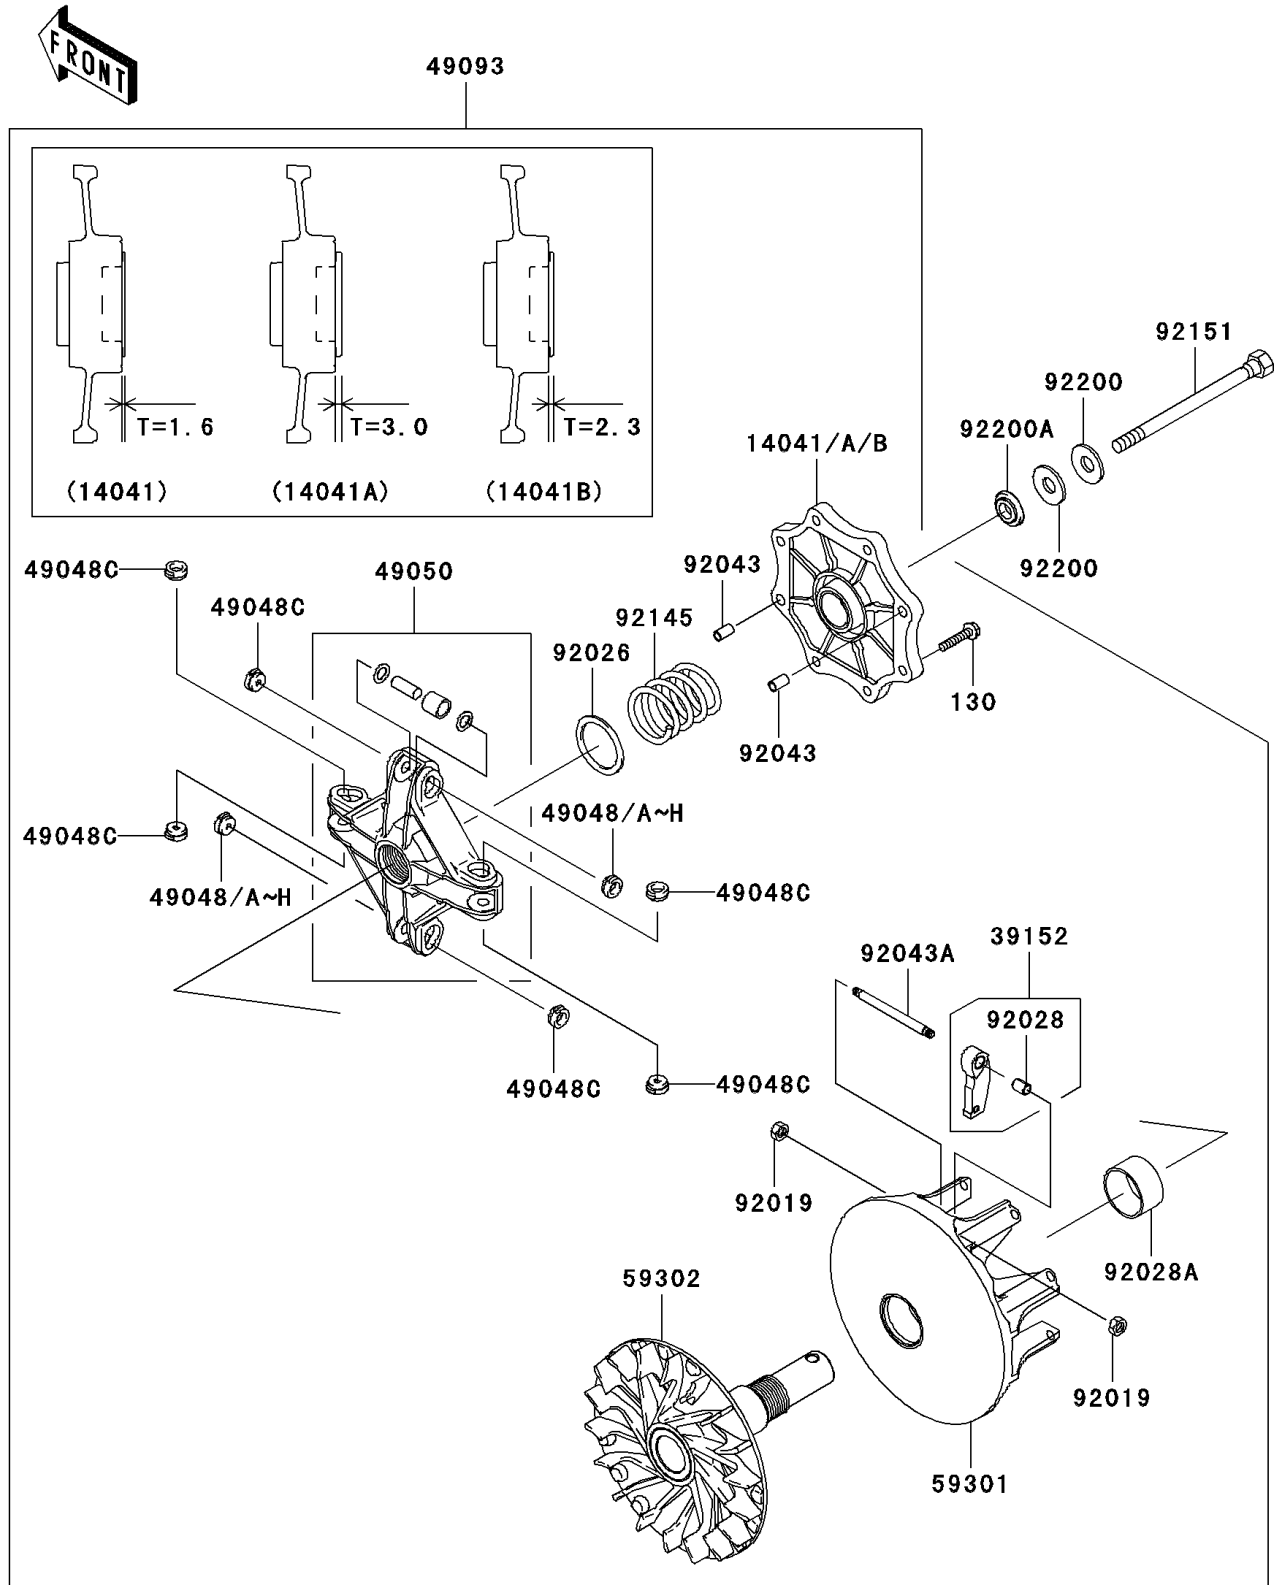

## 2006 Brute Force® 750 4x4i NRA Outdoors™ PARTS DIAGRAM

Drive Converter

E1391

## 2006 Brute Force® 750 4x4i NRA Outdoors™ PARTS LIST

Drive Converter

ITEM NAME	PART NUMBER	QUANTITY
BOLT-FLANGED,6X30 (Ref # 130)	130T0630	1
COVER-COMP,RED (Ref # 14041)	14041-1159	1
COVER-COMP,BLUE (Ref # 14041A)	14041-1160	1
COVER-COMP,STD (Ref # 14041B)	14041-1161	1
WEIGHT-RAMP (Ref # 39152)	39152-1081	1
SHOE,T=7.2 (Ref # 49048)	49048-1087	1
SHOE,T=7.3 (Ref # 49048A)	49048-1088	1
SHOE,T=7.4 (Ref # 49048B)	49048-1089	1
SHOE,T=7.5 (Ref # 49048C)	49048-1090	1
SHOE,T=7.6 (Ref # 49048D)	49048-1091	1
SHOE,T=7.7 (Ref # 49048E)	49048-1092	1
SHOE,T=7.8 (Ref # 49048F)	49048-1093	1
SHOE,T=7.9 (Ref # 49048G)	49048-1094	1
SHOE,T=8.0 (Ref # 49048H)	49048-1095	1
SPIDER (Ref # 49050)	49050-1081	1
CONVERTER-ASSY-DRIVE (Ref # 49093)	49093-0014	1
SHEAVE-MOVABLE (Ref # 59301)	59301-1070	1
SHEAVE-COMP (Ref # 59302)	59302-0003	1
NUT,LOCK,6MM (Ref # 92019)	92019-008	1
SPACER,39X49.5X1.0 (Ref # 92026)	92026-1603	1
BUSHING (Ref # 92028)	92028-1973	1
BUSHING (Ref # 92028A)	92028-1975	1
PIN,6.2X8X14 (Ref # 92043)	92043-1263	1
PIN (Ref # 92043A)	92043-1688	1
SPRING (Ref # 92145)	92145-1465	1
BOLT,12X165 (Ref # 92151)	92151-1393	1
WASHER,SPRING (Ref # 92200)	92200-1504	1
WASHER (Ref # 92200A)	92200-1634	1