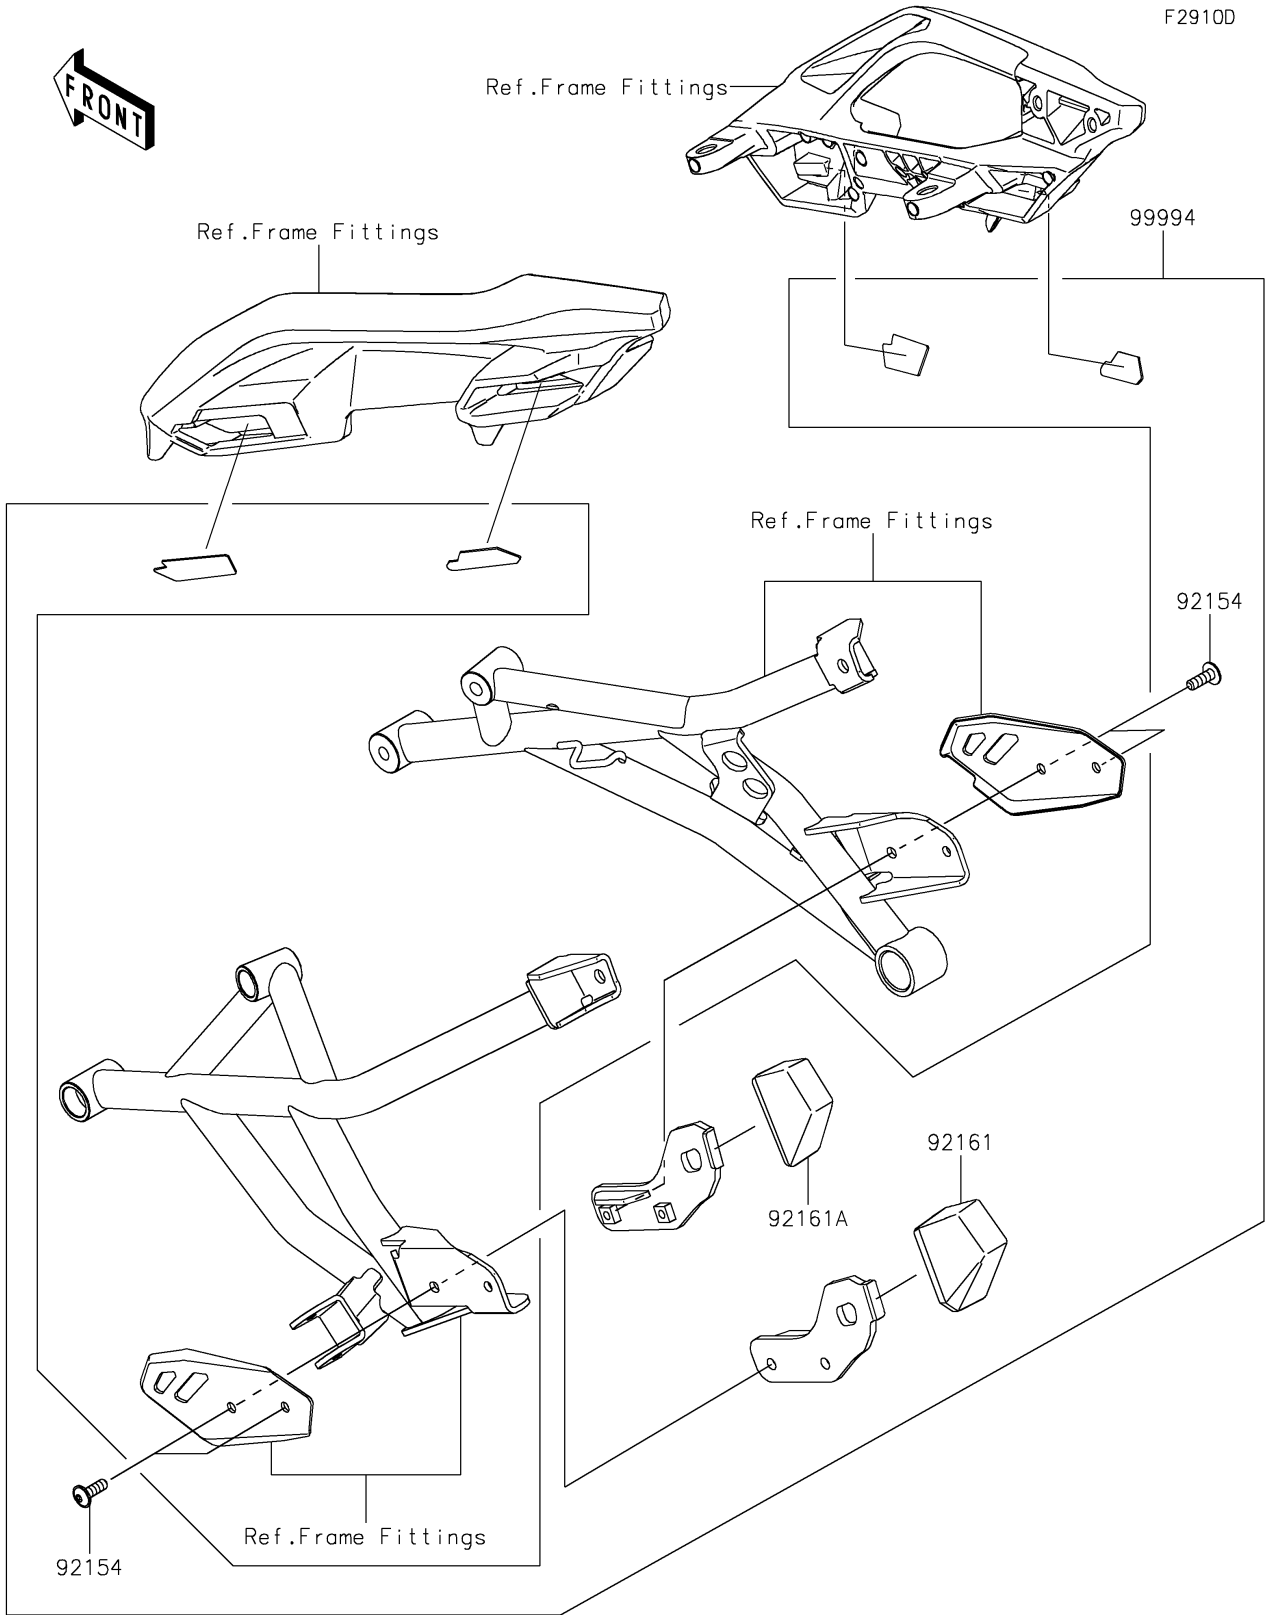

2019 PARTS DIAGRAM

Accessory(Bag Fitting Kit)

2019 PARTS LIST

Accessory(Bag Fitting Kit)

ITEM NAME	PART NUMBER	QUANTITY
BOLT,SOCKET,6X18 (Ref # 92154)	92154-2340	1
DAMPER,PANNIER,LH (Ref # 92161)	92161-1550	1
DAMPER,PANNIER,RH (Ref # 92161A)	92161-1551	1
BAG FITTING KIT (Ref # 99994)	99994-1212	1