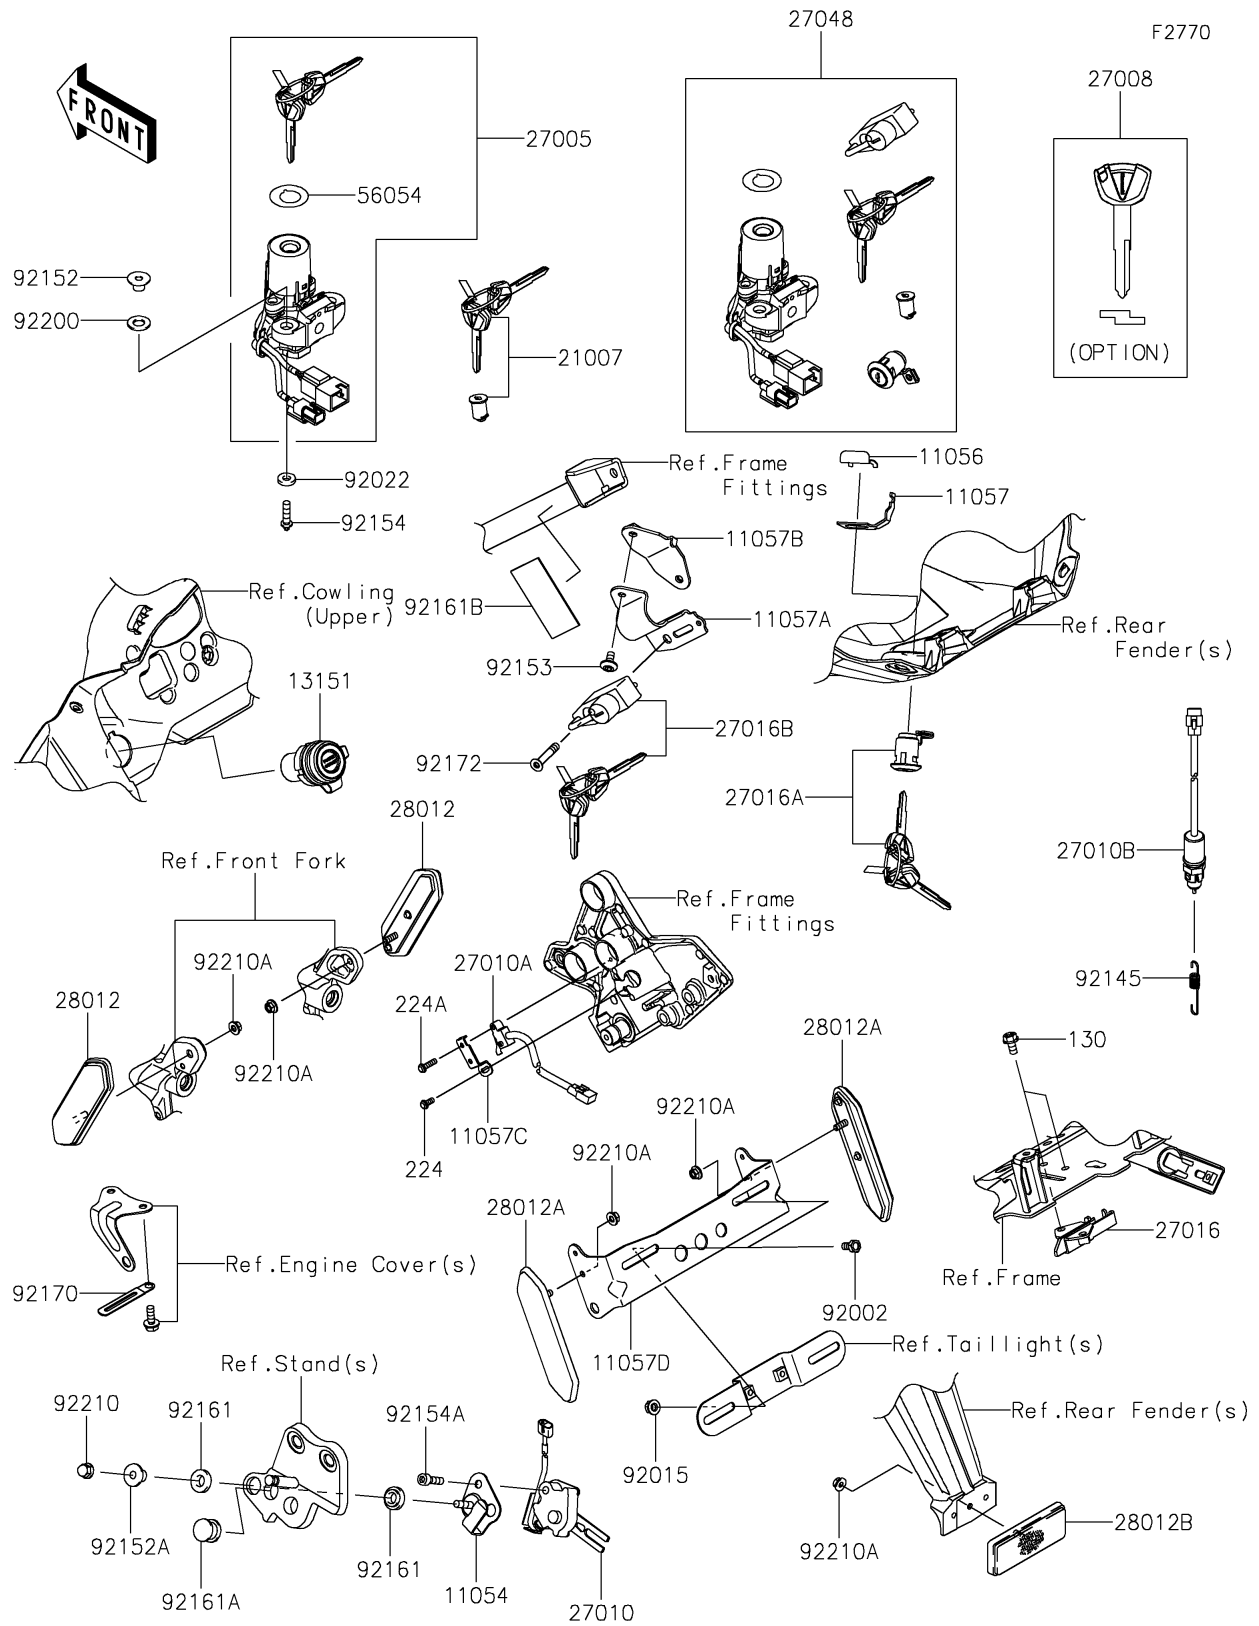

## 2019 PARTS DIAGRAM

## 2019 PARTS LIST

### Ignition Switch

ITEM NAME	PART NUMBER	QUANTITY
BRACKET,SIDE STAND SWITCH (Ref # 11054)	11054-1904	1
BRACKET,CLASP (Ref # 11056)	11056-0238	1
BRACKET,KEY CYLINDER (Ref # 11057)	11057-0478	1
BRACKET (Ref # 11057A)	11057-1708	1
BRACKET (Ref # 11057B)	11057-1709	1
BRACKET,REAR BRAKE (Ref # 11057C)	11057-1969	1
BRACKET,RR,REFLECTOR (Ref # 11057D)	11057-2748	1
SWITCH-COMP,DC OUTLET (Ref # 13151)	13151-0579	1
ROTOR,LOCK,TANK CAP (Ref # 21007)	21007-5068	1
SWITCH-ASSY-IGNITION (Ref # 27005)	27005-0565	1
KEY-LOCK,BLANK,IMMOBI,SUB (Ref # 27008)	27008-0065	1
SWITCH,SIDE STAND (Ref # 27010)	27010-0811	1
SWITCH,REAR BRAKE (Ref # 27010A)	27010-0865	1
SWITCH,BRAKE (Ref # 27010B)	27010-0894	1
LOCK-ASSY,SEAT STRIKER (Ref # 27016)	27016-1115	1
LOCK-ASSY,SEAT (Ref # 27016A)	27016-5396	1
LOCK-ASSY,HELMET (Ref # 27016B)	27016-5402	1
SWITCH-ASSY (Ref # 27048)	27048-5199	1
REFLECTOR-REFLEX,CCC (Ref # 28012)	28012-0045	1
REFLECTOR-REFLEX,RED,CCC (Ref # 28012A)	28012-0046	1
REFLECTOR-REFLEX (Ref # 28012B)	28012-1077	1
MARK,IGNITION SWITCH (Ref # 56054)	56054-0969	1
BOLT,6X12 (Ref # 92002)	92002-1132	1
NUT,FLANGED,6MM (Ref # 92015)	92015-1367	1
WASHER,7X15.5X3 (Ref # 92022)	92022-312	1
SPRING,BRAKE LAMP SWITCH (Ref # 92145)	92145-0761	1
COLLAR (Ref # 92152)	92152-0423	1
COLLAR (Ref # 92152A)	92152-1074	1
BOLT,SOCKET,6X12 (Ref # 92153)	92153-1948	1

## 2019 PARTS LIST

Ignition Switch

ITEM NAME	PART NUMBER	QUANTITY
BOLT,TORX,6X22 (Ref # 92154)	92154-1858	1
BOLT,SOCKET,6X22 (Ref # 92154A)	92154-1898	1
DAMPER (Ref # 92161)	92161-0117	1
DAMPER (Ref # 92161A)	92161-0118	1
DAMPER,36X77X1.5 (Ref # 92161B)	92161-2202	1
CLAMP (Ref # 92170)	92170-1514	1
SCREW,HEXLOBE,6X35 (Ref # 92172)	92172-0835	1
WASHER,10.2X20X1.6 (Ref # 92200)	92200-0328	1
NUT,CAP,6MM (Ref # 92210)	92210-0003	1
NUT,FLANGED,5MM (Ref # 92210A)	92210-0007	1
BOLT-FLANGED,6X12 (Ref # 130)	130BA0612	1
SCREW-PAN-WP-CROS,4X10 (Ref # 224)	224AA0410	1
SCREW-PAN-WP-CROS,4X16 (Ref # 224A)	224AA0416	1