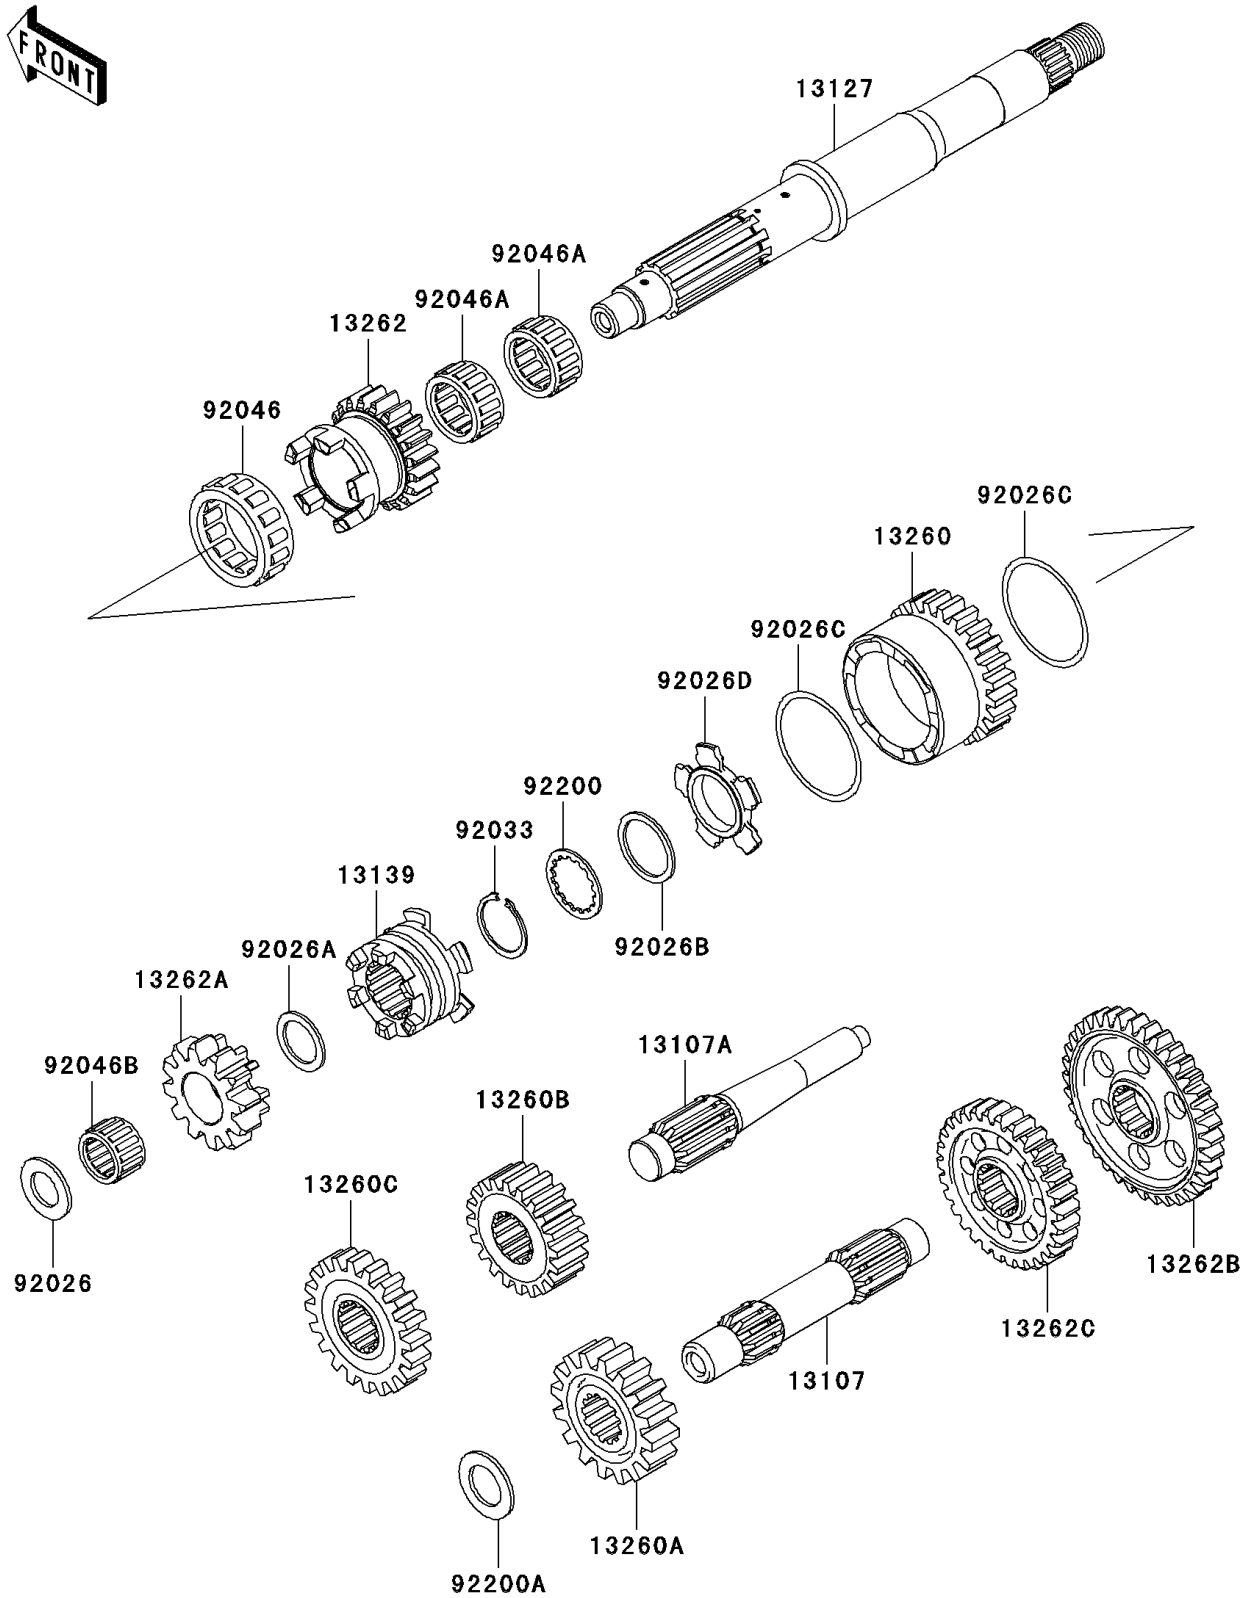

2006 Brute Force® 750 4x4i NRA Outdoors™ PARTS DIAGRAM

Transmission

E1361

2006 Brute Force® 750 4x4i NRA Outdoors™ PARTS LIST

Transmission

ITEM NAME	PART NUMBER	QUANTITY
SHAFT,COUNTER (Ref # 13107)	13107-0113	1
SHAFT,REVERSE,IDLE (Ref # 13107A)	13107-1437	1
SHAFT-TRANSMISSION INPUT (Ref # 13127)	13127-1282	1
SHIFTER (Ref # 13139)	13139-0003	1
GEAR,INPUT HIGH,26T (Ref # 13260)	13260-1867	1
GEAR,OUTPUT DRIVE,18T (Ref # 13260A)	13260-1871	1
GEAR,OUTPUT REVERSE,16T (Ref # 13260B)	13260-1872	1
GEAR,DRIVEN REVERSE,16T (Ref # 13260C)	13260-1873	1
GEAR,INPUT LOW,20T (Ref # 13262)	13262-0234	1
GEAR,INPUT REVERSE,12T (Ref # 13262A)	13262-0235	1
GEAR,DRIVEN LOW,36T (Ref # 13262B)	13262-0313	1
GEAR,DRIVEN HI,30T (Ref # 13262C)	13262-0314	1
SPACER,17.3X30X2.0 (Ref # 92026)	92026-1415	1
SPACER,21.2X29X1.6 (Ref # 92026A)	92026-1568	1
SPACER,28.2X34.5X1.6 (Ref # 92026B)	92026-1587	1
SPACER,48.2X54.3X1.0 (Ref # 92026C)	92026-1599	1
SPACER,HI&LOW (Ref # 92026D)	92026-1600	1
RING-SNAP,25.9X30.6X1.2 (Ref # 92033)	92033-1037	1
BEARING-NEEDLE,HIGH GEAR (Ref # 92046)	92046-1276	1
BEARING-NEEDLE,FWF-283317 (Ref # 92046A)	92046-1278	1
BEARING-NEEDLE,REVERSE GEAR (Ref # 92046B)	92046-1279	1
WASHER,28.5X34.0X1.5 (Ref # 92200)	92200-1240	1
WASHER,20.3X33X2.0 (Ref # 92200A)	92200-1351	1