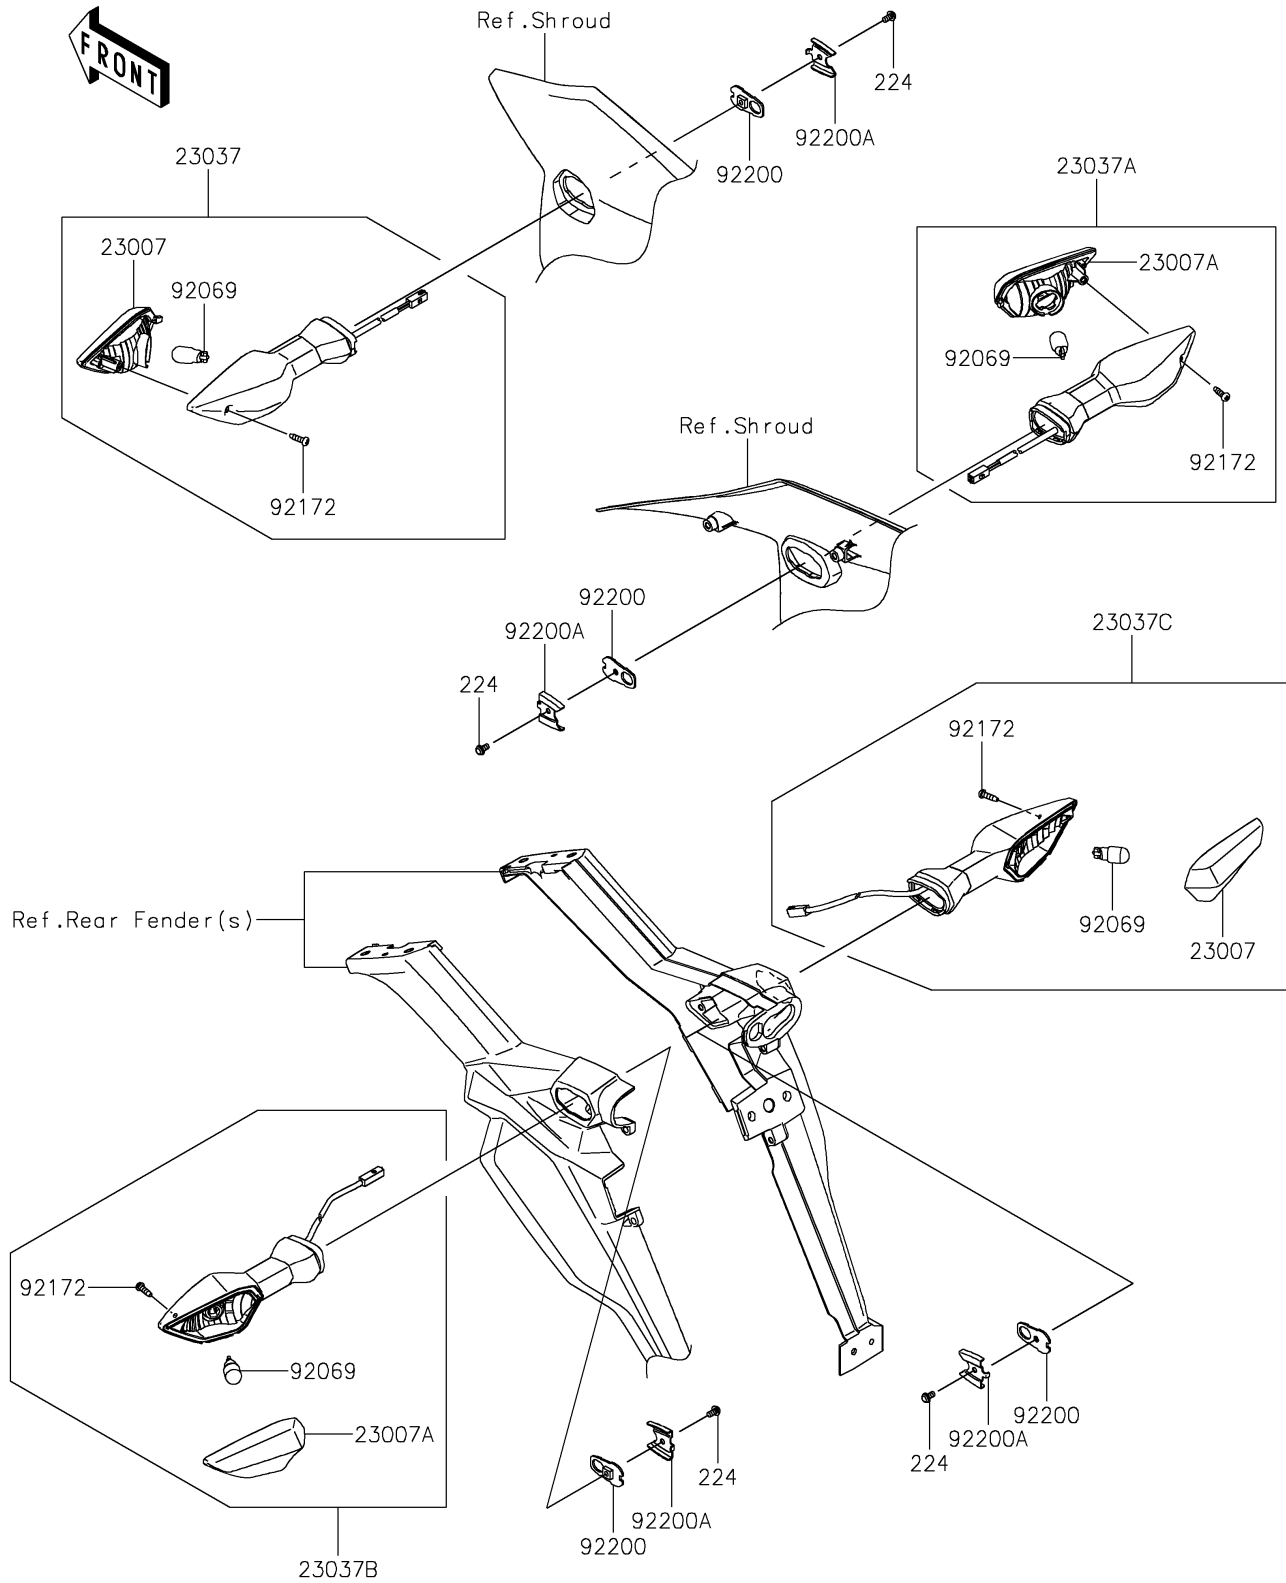

## 2019 PARTS DIAGRAM

Turn Signals

F2730

## 2019 PARTS LIST

Turn Signals

ITEM NAME	PART NUMBER	QUANTITY
SCREW-PAN-WP-CROS,4X8 (Ref # 224)	224AB0408	1
LENS-COMP (Ref # 23007)	23007-0205	1
LENS-COMP (Ref # 23007A)	23007-0206	1
LAMP-ASSY-SIGNAL,FR,LH (Ref # 23037)	23037-0330	1
LAMP-ASSY-SIGNAL,FR,RH (Ref # 23037A)	23037-0331	1
LAMP-ASSY-SIGNAL,RR,LH (Ref # 23037B)	23037-0348	1
LAMP-ASSY-SIGNAL,RR,RH (Ref # 23037C)	23037-0349	1
BULB,12V 10W (Ref # 92069)	92069-0090	1
SCREW,4X14 (Ref # 92172)	92172-1117	1
WASHER,NUT 4MM (Ref # 92200)	92200-0854	1
WASHER (Ref # 92200A)	92200-0855	1