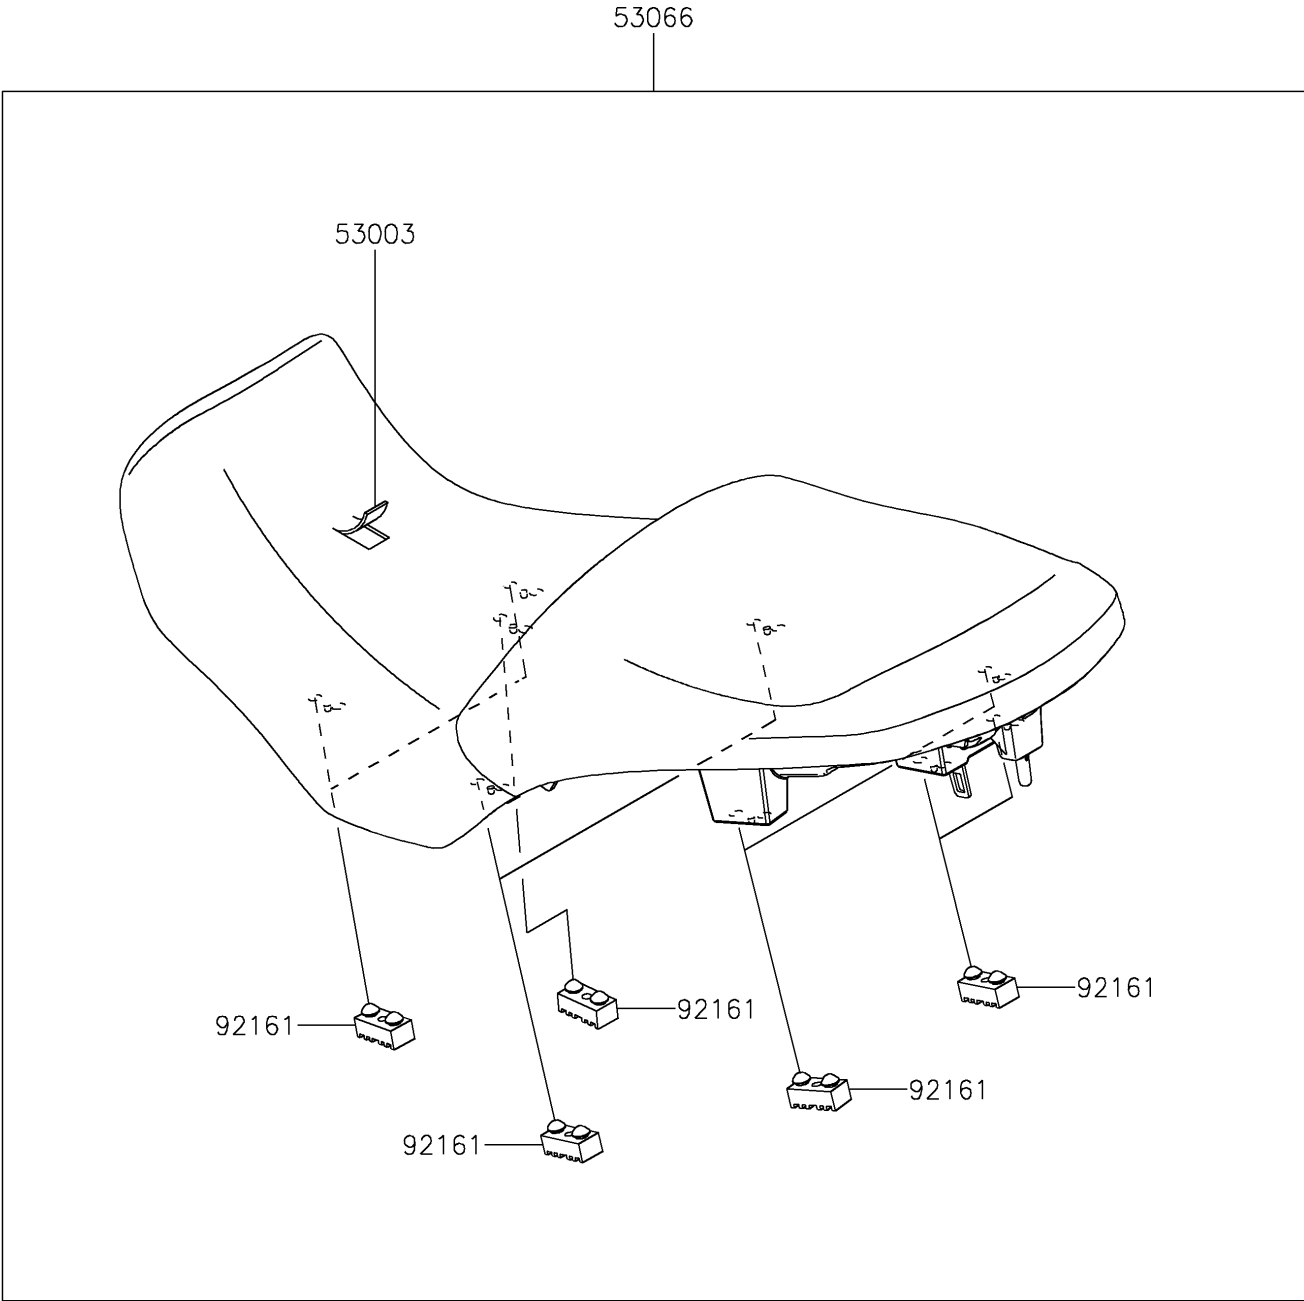

2019 PARTS DIAGRAM

Seat

F2510

2019 PARTS LIST

Seat

ITEM NAME	PART NUMBER	QUANTITY
LEATHER,BLACK (Ref # 53003)	53003-0469-MA	1
SEAT-ASSY,BLACK (Ref # 53066)	53066-0611-MA	1
DAMPER,SEAT (Ref # 92161)	92161-0050	1