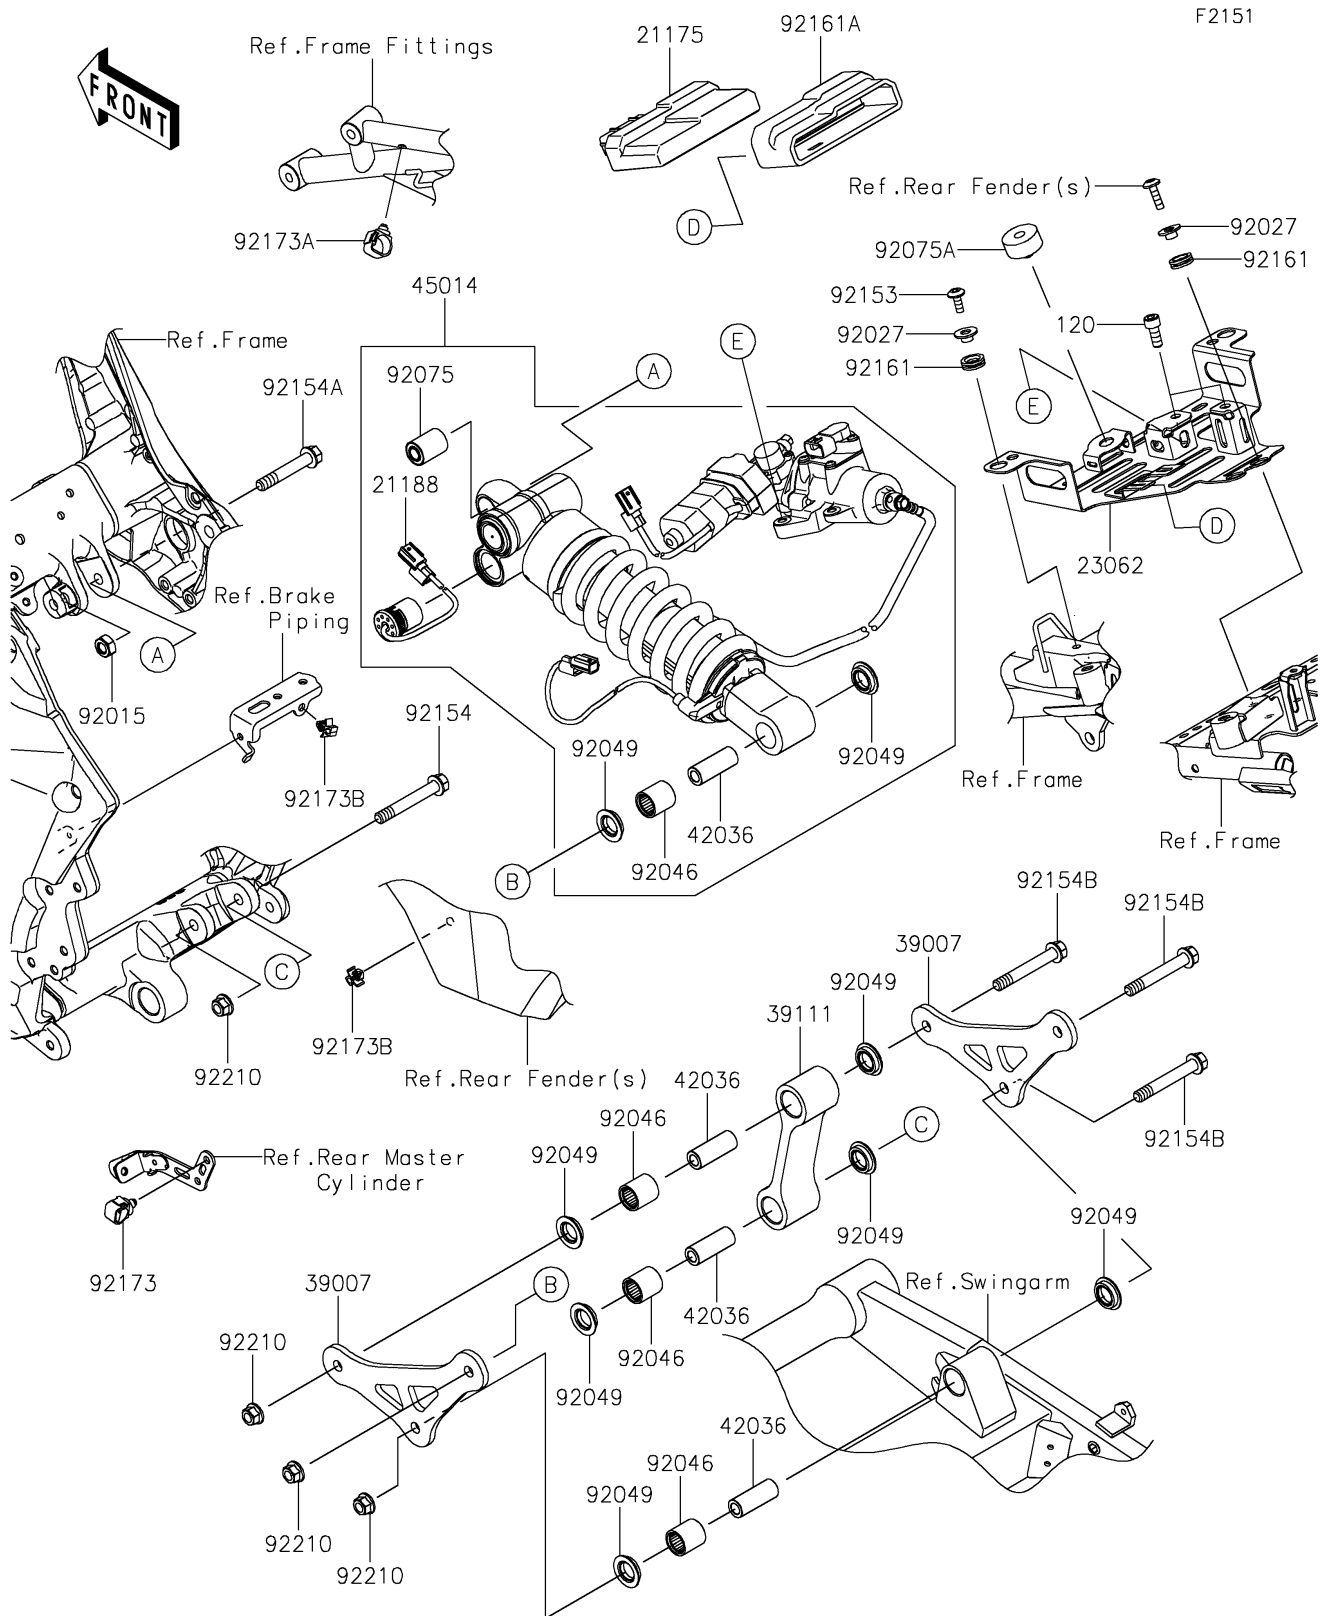

2019 PARTS DIAGRAM

Suspension/Shock Absorber

2019 PARTS LIST

Suspension/Shock Absorber

ITEM NAME	PART NUMBER	QUANTITY
BOLT-SOCKET,8X20 (Ref # 120)	120CA0820	1
CONTROL UNIT-ELECTRONIC,KECS (Ref # 21175)	21175-1555	1
SOLENOID (Ref # 21188)	21188-0018	1
BRACKET-COMP,ADJ MOTOR (Ref # 23062)	23062-1182	1
ARM-SUSP,F.S.BLACK (Ref # 39007)	39007-0421-18R	1
ROD-TIE (Ref # 39111)	39111-0361	1
SLEEVE,10.1X17X44.5 (Ref # 42036)	42036-1342	1
SHOCKABSORBER,KECS (Ref # 45014)	45014-0617	1
NUT,LOCK,10MM,BLACK (Ref # 92015)	92015-1189	1
COLLAR,L=7 (Ref # 92027)	92027-153	1
BEARING-NEEDLE,SFYZM172425 (Ref # 92046)	92046-1273	1
SEAL-OIL,MHA17245.7F (Ref # 92049)	92049-1223	1
DAMPER,SHOCKABSORBER (Ref # 92075)	92075-1426	1
DAMPER (Ref # 92075A)	92075-1737	1
BOLT,SOCKET,6X16 (Ref # 92153)	92153-1526	1
BOLT,FLANGED,10X77 (Ref # 92154)	92154-0262	1
BOLT,FLANGED,10X60 (Ref # 92154A)	92154-0263	1
BOLT (Ref # 92154B)	92154-0890	1
DAMPER,10X20X6 (Ref # 92161)	92161-1592	1
DAMPER,ECU (Ref # 92161A)	92161-2137	1
CLAMP,12MM DIA. (Ref # 92173)	92173-0736	1
CLAMP,HOLDER CLIP (Ref # 92173A)	92173-0868	1
CLAMP (Ref # 92173B)	92173-1133	1
NUT,LOCK,FLANGED,10MM (Ref # 92210)	92210-1139	1