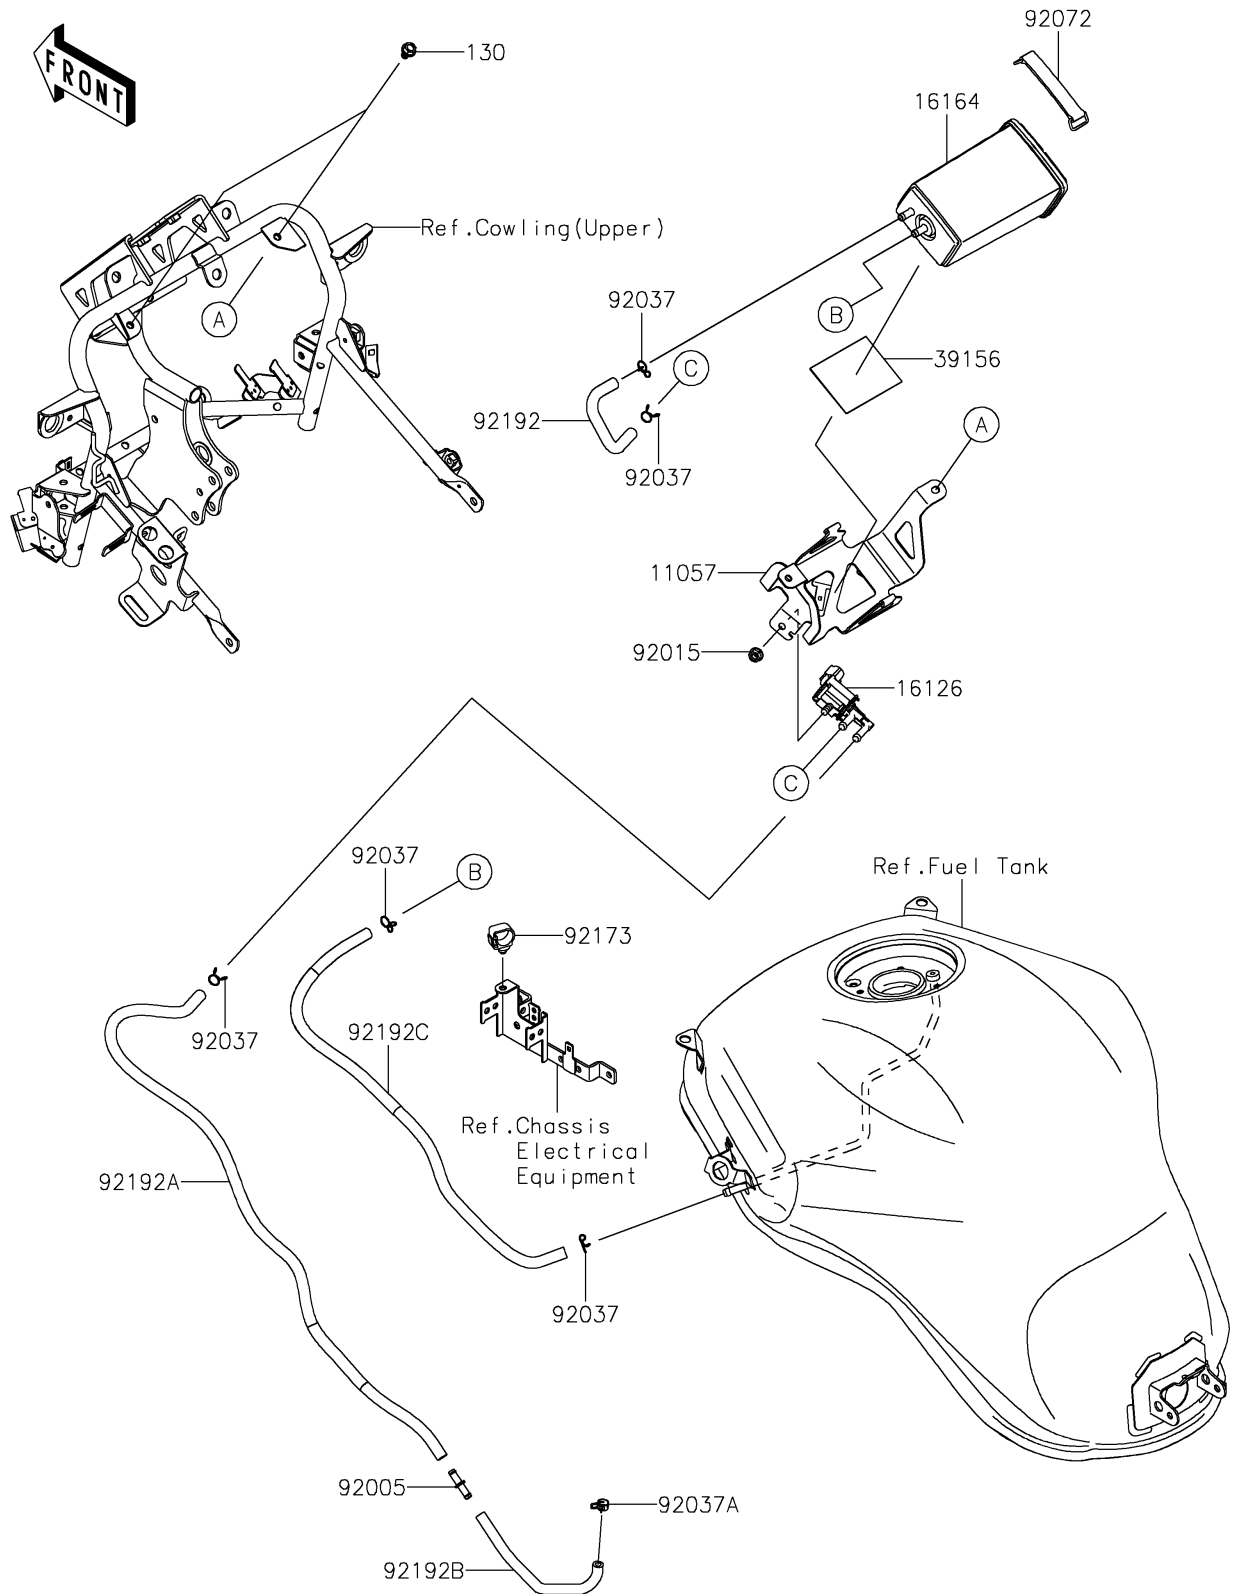

2019 PARTS DIAGRAM

Fuel Evaporative System(CA)

E1650

2019 PARTS LIST

Fuel Evaporative System(CA)

ITEM NAME	PART NUMBER	QUANTITY
BRACKET,CANISTER (Ref # 11057)	11057-1728	1
BOLT-FLANGED,6X10 (Ref # 130)	130BA0610	1
VALVE,PCV (Ref # 16126)	16126-0740	1
CANISTER (Ref # 16164)	16164-0012	1
PAD,CANISTER BRACKET (Ref # 39156)	39156-1871	1
FITTING (Ref # 92005)	92005-0721	1
NUT,FLANGED,6MM (Ref # 92015)	92015-1367	1
CLAMP (Ref # 92037)	92037-1712	1
CLAMP,7.8MM (Ref # 92037A)	92037-2116	1
BAND,TOOL,L=82 (Ref # 92072)	92072-1294	1
CLAMP,HOLDER CLIP (Ref # 92173)	92173-0868	1
TUBE,CANISTER-VALVE (Ref # 92192)	92192-1915	1
TUBE,VALVE-THB(VALVE SIDE) (Ref # 92192A)	92192-1916	1
TUBE,VALVE-THB(THB SIDE) (Ref # 92192B)	92192-1917	1
TUBE,TANK-CANISTER (Ref # 92192C)	92192-1985	1