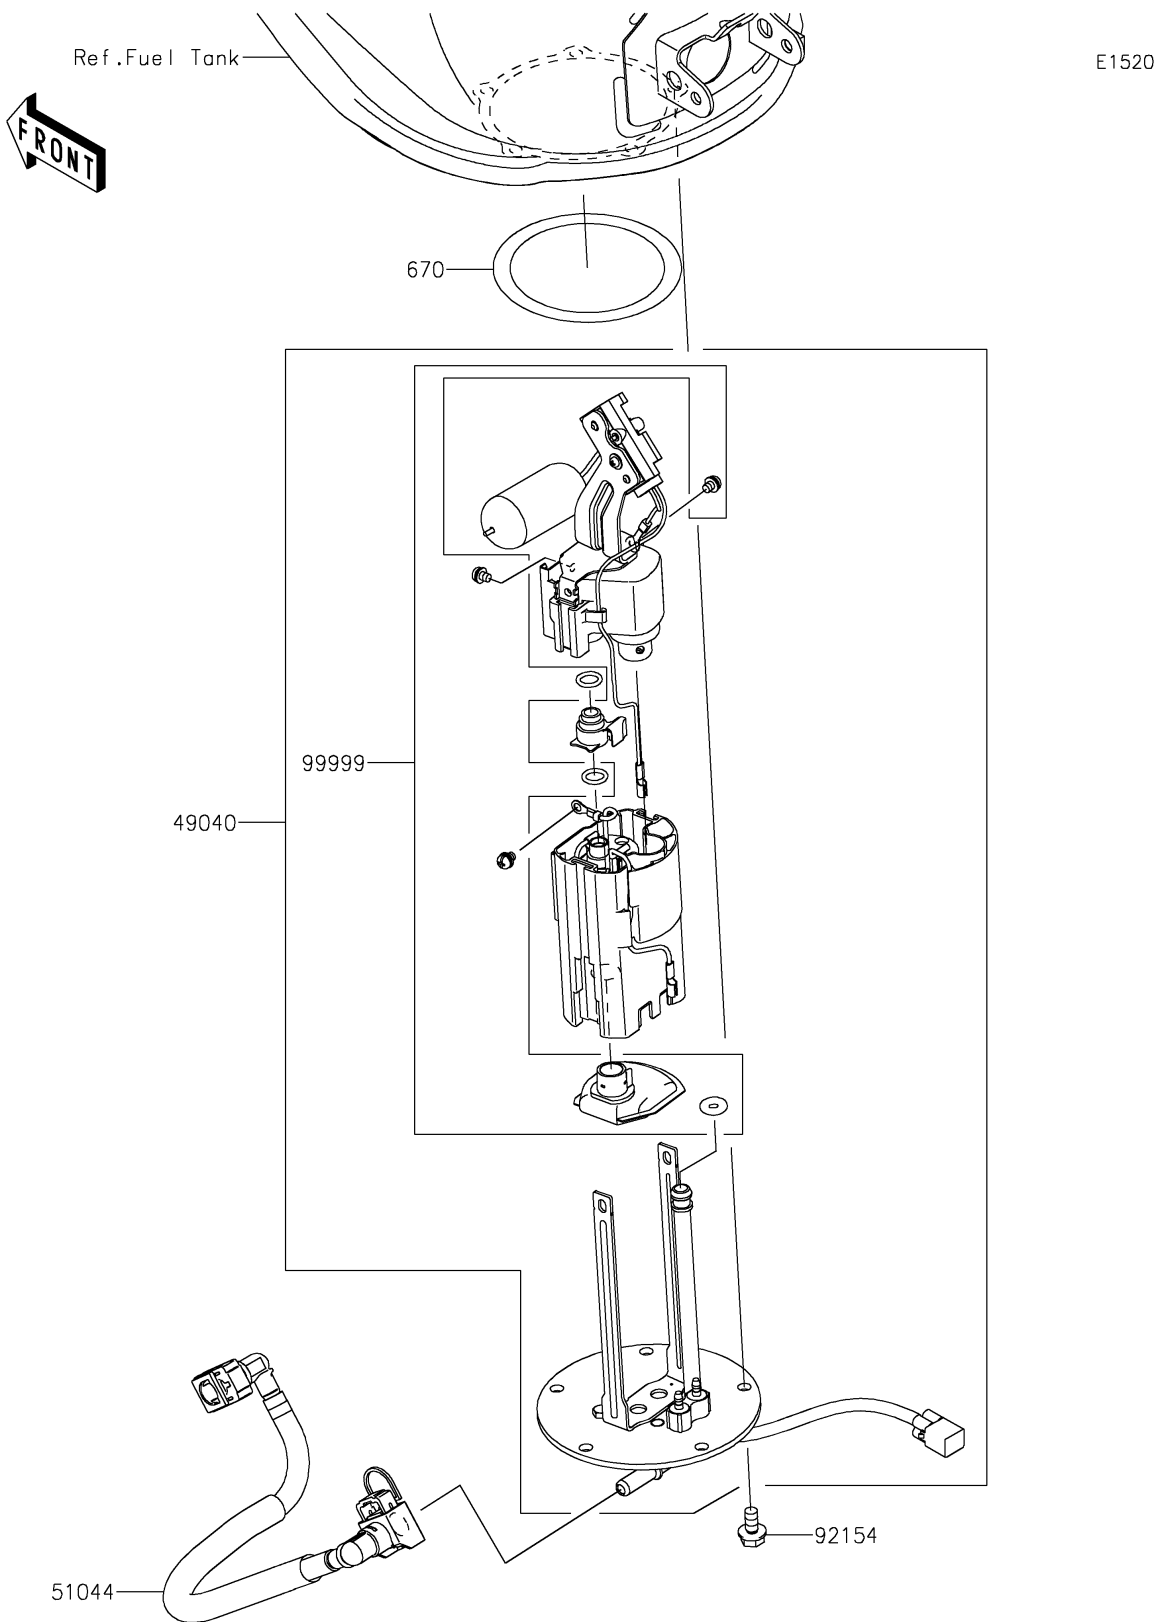

## 2019 PARTS DIAGRAM

Fuel Pump

## 2019 PARTS LIST

Fuel Pump

ITEM NAME	PART NUMBER	QUANTITY
PUMP-FUEL (Ref # 49040)	49040-0709	1
TUBE-ASSY,FUEL (Ref # 51044)	51044-0899	1
O RING (Ref # 670)	670E5075	1
BOLT,FLANGED,6X12 (Ref # 92154)	92154-1848	1
KIT,FUEL FILTER (Ref # 99999)	99999-0522	1