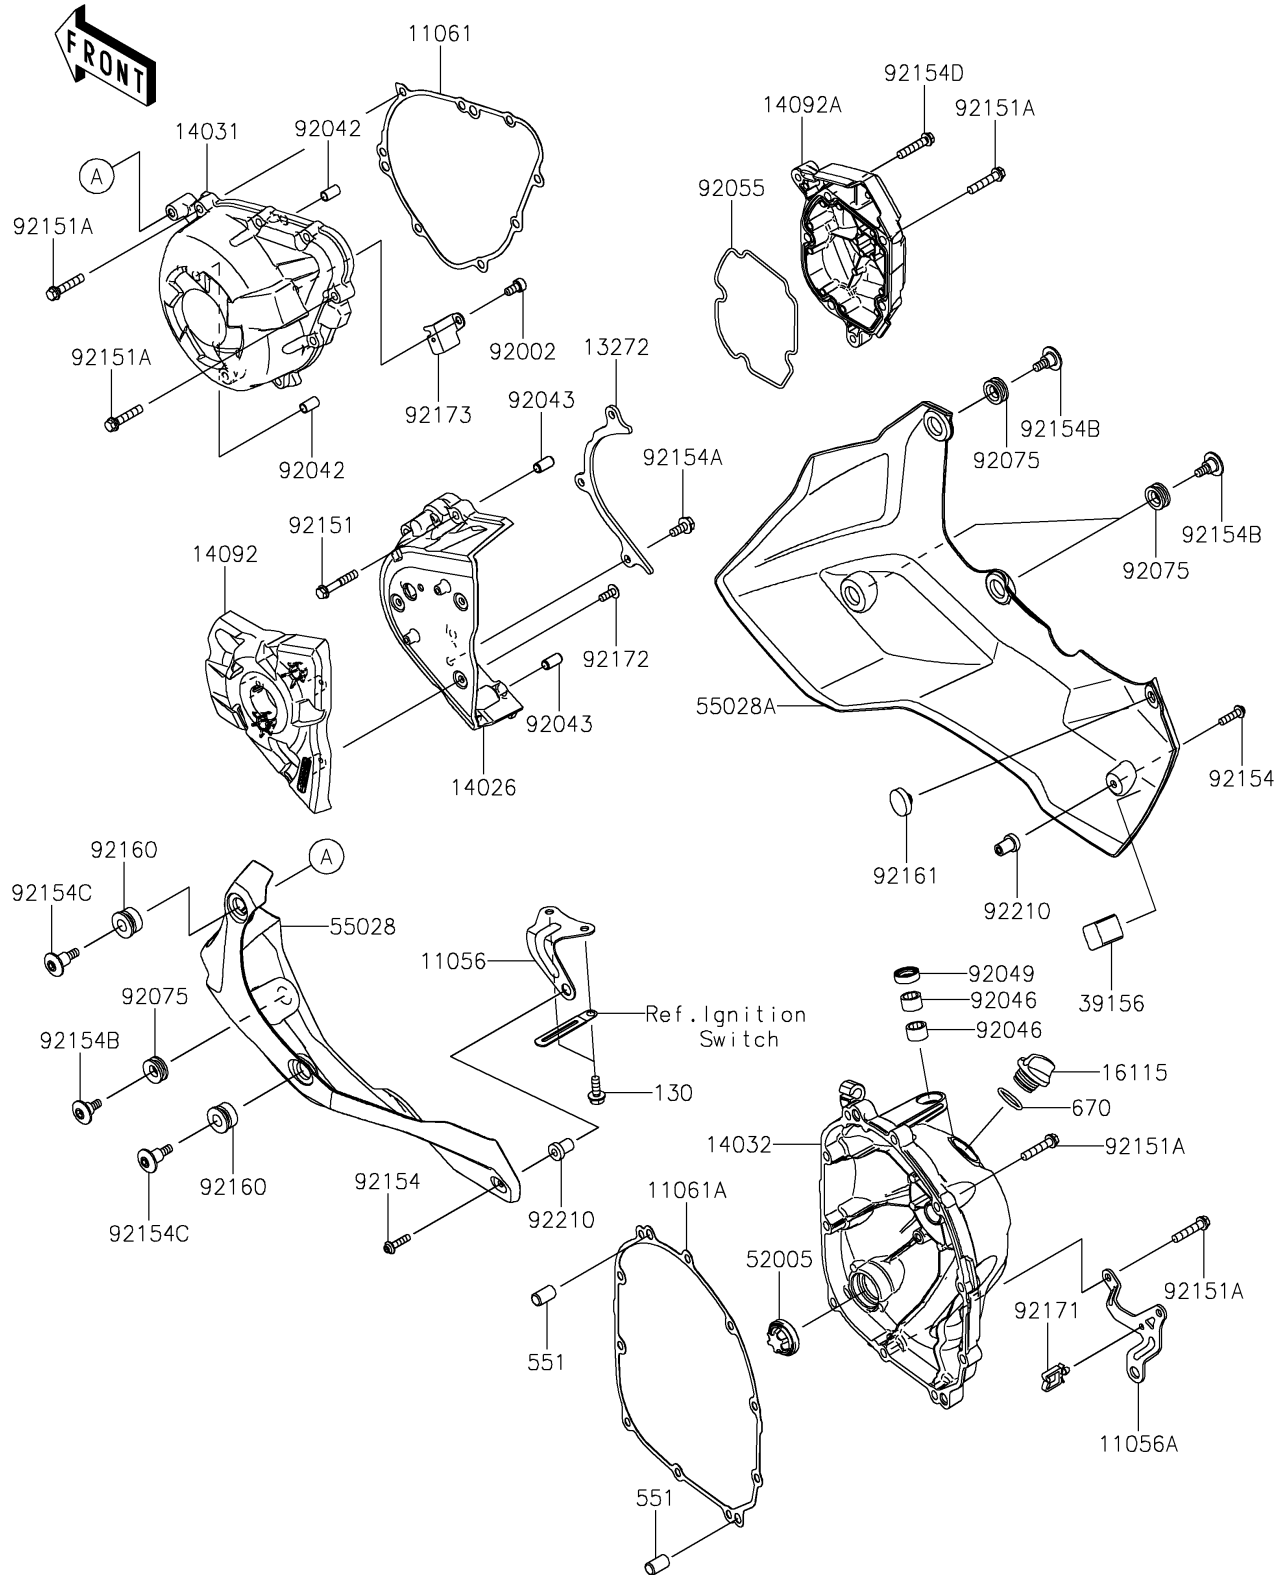

2019 PARTS DIAGRAM

Engine Cover(s)

E1431

2019 PARTS LIST

Engine Cover(s)

ITEM NAME	PART NUMBER	QUANTITY
BRACKET,LWR COWLING,LH (Ref # 11056)	11056-1308	1
BRACKET,LWR COWLING,RH (Ref # 11056A)	11056-1481	1
GASKET,GENERATOR COVER (Ref # 11061)	11061-0403	1
GASKET,CLUTCH COVER (Ref # 11061A)	11061-0404	1
BOLT-FLANGED,6X16 (Ref # 130)	130CC0616	1
PLATE (Ref # 13272)	13272-0859	1
COVER-CHAIN (Ref # 14026)	14026-0093	1
COVER-GENERATOR (Ref # 14031)	14031-0596	1
COVER-CLUTCH (Ref # 14032)	14032-0590	1
COVER,OUTER (Ref # 14092)	14092-0032	1
COVER,PULSER (Ref # 14092A)	14092-0819	1
CAP-OIL FILLER (Ref # 16115)	16115-1053	1
PAD,LWR COWLING,RH (Ref # 39156)	39156-2483	1
GAUGE (Ref # 52005)	52005-1120	1
COWLING,LWR,LH (Ref # 55028)	55028-0688	1
COWLING,LWR,RH (Ref # 55028A)	55028-0689	1
PIN-DOWEL,8X14 (Ref # 551)	551A0814	1
O RING,20MM (Ref # 670)	670B2020	1
BOLT,SOCKET,6X12 (Ref # 92002)	92002-1796	1
PIN,DOWEL,6.3X8X14 (Ref # 92042)	92042-007	1
PIN,6.2X8X14 (Ref # 92043)	92043-1263	1
BEARING-NEEDLE,HK1210FM (Ref # 92046)	92046-0034	1
SEAL-OIL,CLUTCH RELEASE (Ref # 92049)	92049-1475	1
RING-O,PULSER COVER (Ref # 92055)	92055-0199	1
DAMPER (Ref # 92075)	92075-1634	1
BOLT,6X35 (Ref # 92151)	92151-1135	1
BOLT,6X30 (Ref # 92151A)	92151-1873	1
BOLT,SOCKET,5X20 (Ref # 92154)	92154-0210	1
BOLT,FLANGED,6X14 (Ref # 92154A)	92154-0482	1

2019 PARTS LIST

Engine Cover(s)

ITEM NAME	PART NUMBER	QUANTITY
BOLT,SOCKET,6X18 (Ref # 92154B)	92154-2316	1
BOLT,SOCKET,6X24 (Ref # 92154C)	92154-2317	1
BOLT,6X30 (Ref # 92154D)	92154-2652	1
DAMPER (Ref # 92160)	92160-1141	1
DAMPER,8X22X6 (Ref # 92161)	92161-0516	1
CLAMP (Ref # 92171)	92171-0290	1
SCREW,TAPPING,5X14 (Ref # 92172)	92172-0265	1
CLAMP (Ref # 92173)	92173-1321	1
NUT,5MM (Ref # 92210)	92210-0001	1