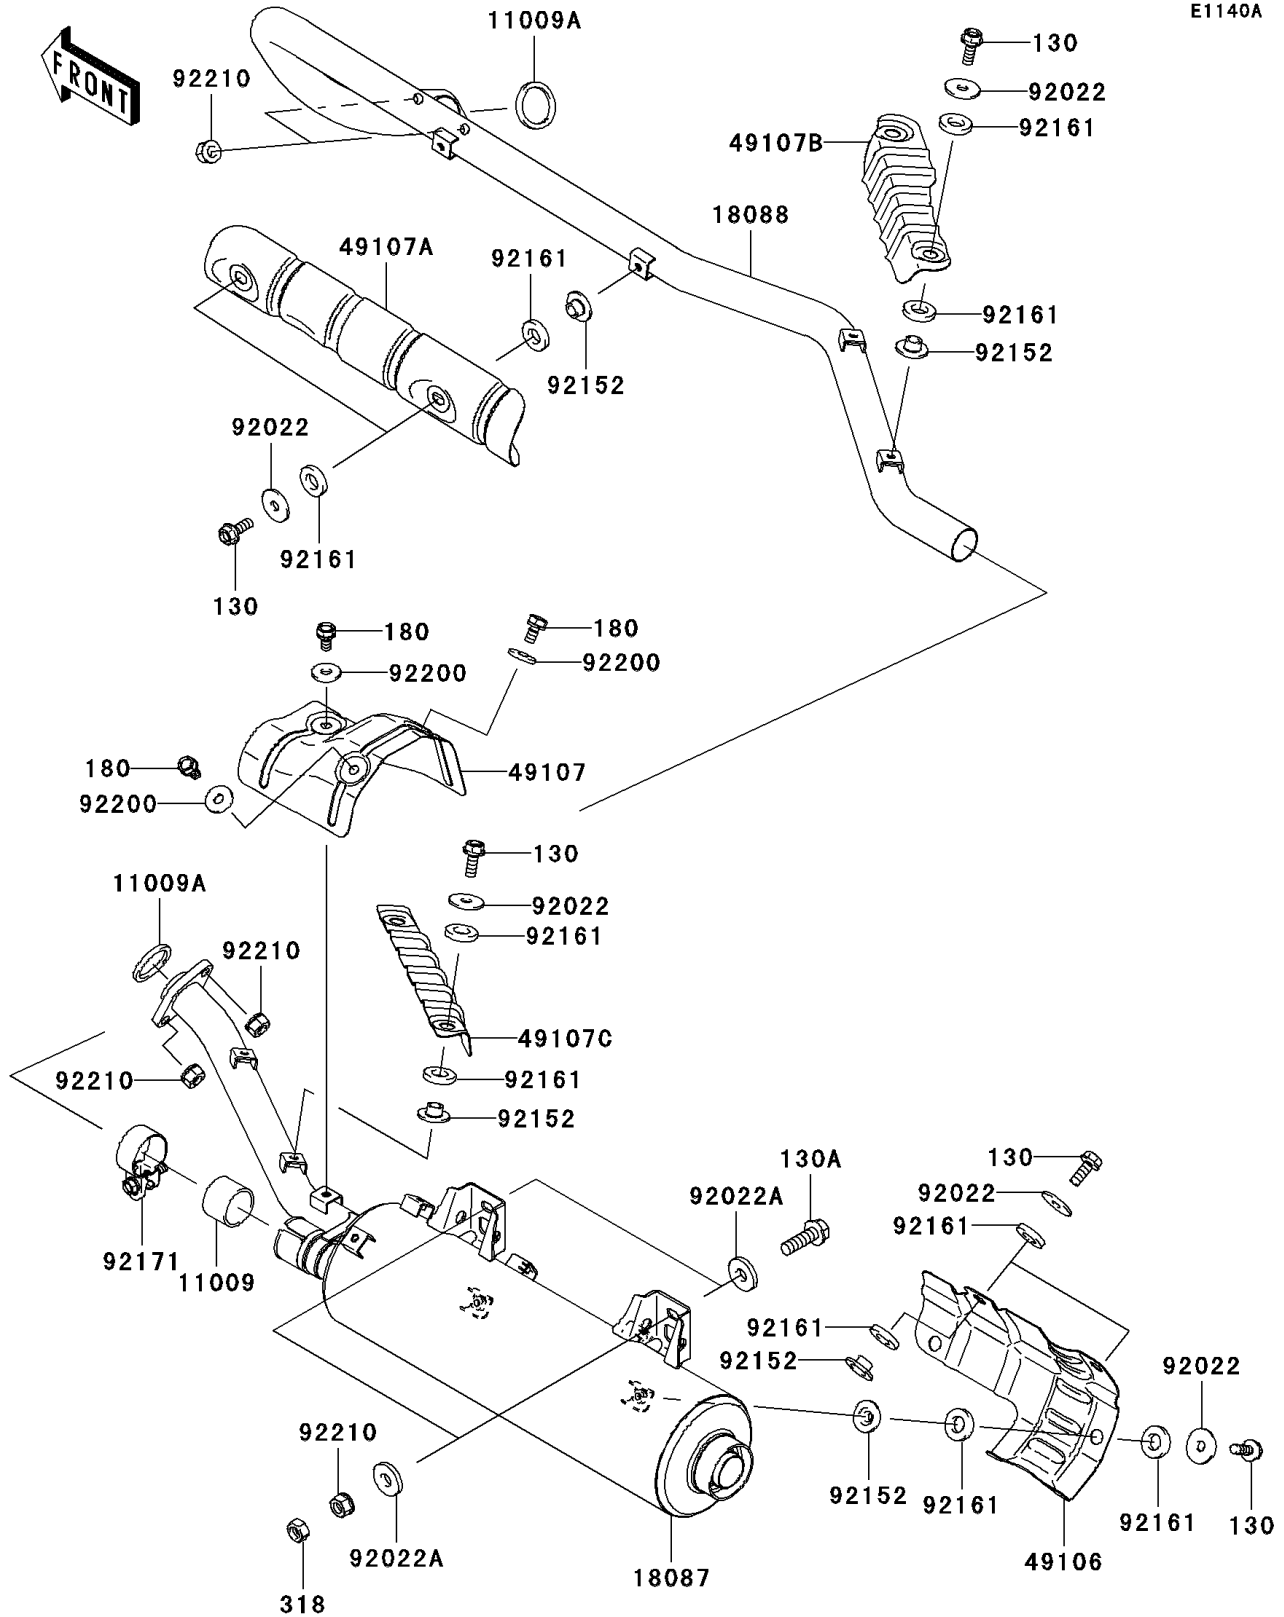

2006 Brute Force® 750 4x4i NRA Outdoors™ PARTS DIAGRAM

Muffler(s)(JKAVFDB1 6B503807-)

E1140A

2006 Brute Force® 750 4x4i NRA Outdoors™ PARTS LIST

Muffler(s)(JKAVFDB1 6B503807-)

ITEM NAME	PART NUMBER	QUANTITY
BOLT-FLANGED,6X16 (Ref # 130)	130Y0616	1
BOLT-FLANGED,8X25 (Ref # 130A)	130Z0825	1
BOLT-UPSET-WS,6X12 (Ref # 180)	180Y0612	1
NUT-HEX-SMALL,8MM (Ref # 318)	318G0800	1
GASKET,MUFFLER CONNECTING (Ref # 11009)	11009-1865	1
GASKET,EXHAUST HOLDER (Ref # 11009A)	11009-1894	1
MUFFLER (Ref # 18087)	18087-0098	1
PIPE-EXHAUST (Ref # 18088)	18088-0146	1
COVER-MUFFLER (Ref # 49106)	49106-0048	1
COVER-EXHAUST PIPE,RR (Ref # 49107)	49107-0050	1
COVER-EXHAUST PIPE,FR (Ref # 49107A)	49107-0065	1
COVER-EXHAUST PIPE,MIDDLE LH (Ref # 49107B)	49107-0066	1
COVER-EXHAUST PIPE,MIDDLE RH (Ref # 49107C)	49107-0067	1
WASHER,6.5X22X1.6 (Ref # 92022)	92022-237	1
WASHER,8.5X22X3.2 (Ref # 92022A)	92022-276	1
COLLAR (Ref # 92152)	92152-0423	1
DAMPER (Ref # 92161)	92161-0319	1
CLAMP (Ref # 92171)	92171-1330	1
WASHER,6.5X18X2.0 (Ref # 92200)	92200-2035	1
NUT,8MM (Ref # 92210)	92210-1242	1