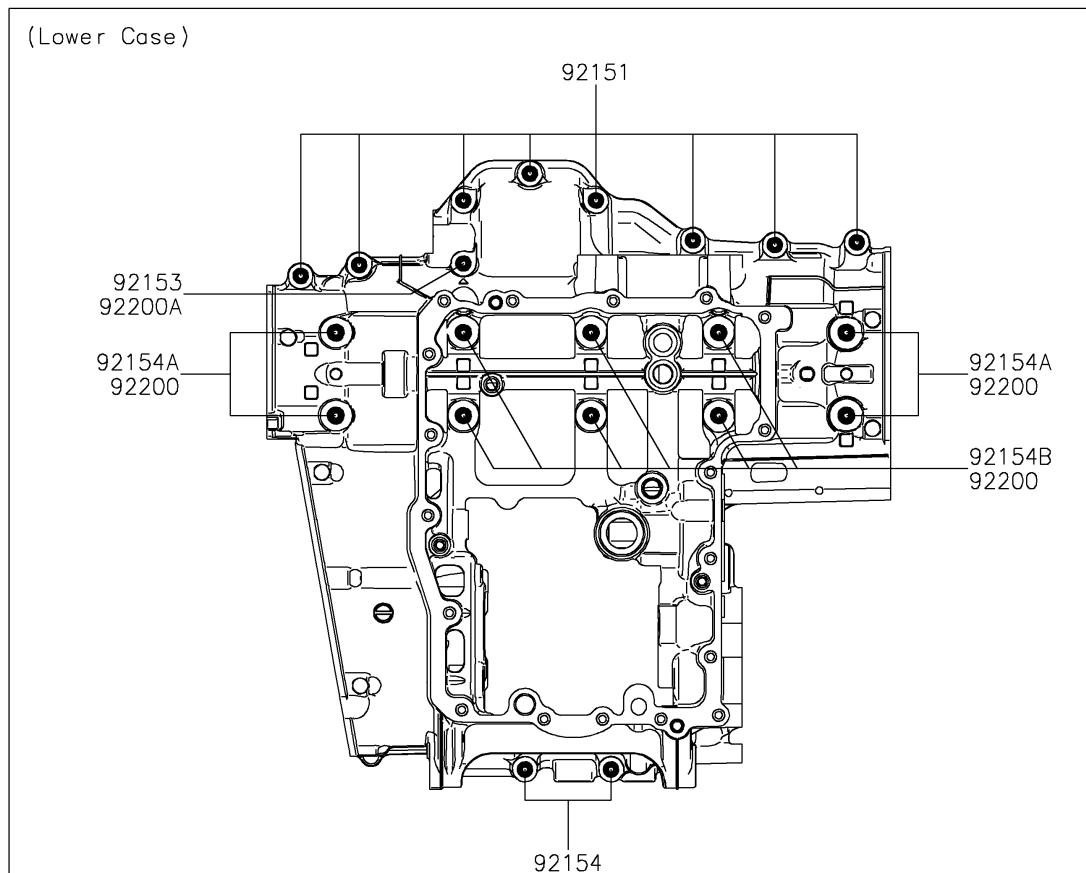

2019 PARTS DIAGRAM

Crankcase Bolt Pattern

E1412

2019 PARTS LIST

Crankcase Bolt Pattern

ITEM NAME	PART NUMBER	QUANTITY
BOLT,FLANGED,7X85 (Ref # 92150)	92150-1251	1
BOLT,8X70 (Ref # 92150A)	92150-1483	1
BOLT,6X40 (Ref # 92150B)	92150-1794	1
BOLT,FLANGED,7X45 (Ref # 92151)	92151-1539	1
BOLT,FLANGED,7X60 (Ref # 92153)	92153-1045	1
BOLT,FLANGED,6X68 (Ref # 92153A)	92153-1637	1
BOLT,FLANGED,7X50 (Ref # 92154)	92154-0372	1
BOLT,FLANGED,9X100 (Ref # 92154A)	92154-2639	1
BOLT,FLANGED,9X90 (Ref # 92154B)	92154-2640	1
WASHER,9.2X19X2.3 (Ref # 92200)	92200-0115	1
WASHER (Ref # 92200A)	92200-0556	1