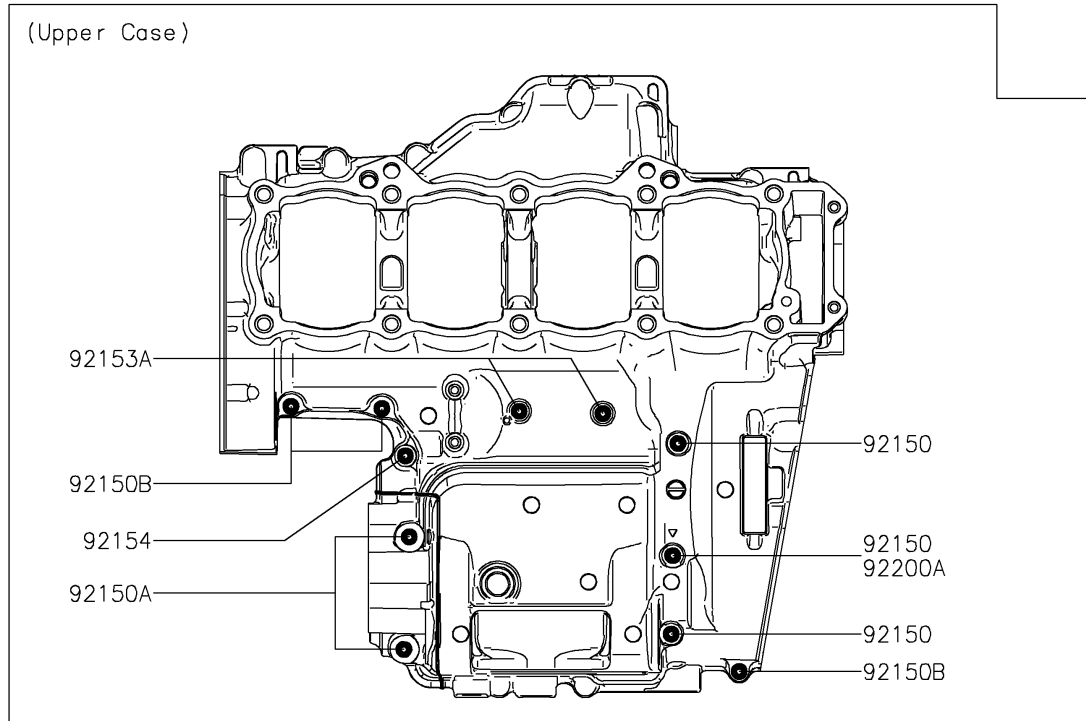

2019 PARTS DIAGRAM

Crankcase Bolt Pattern

E1412

2019 PARTS LIST

Crankcase Bolt Pattern

ITEM NAME	PART NUMBER	QUANTITY
BOLT,FLANGED,7X85 (Ref # 92150)	92150-1251	1
BOLT,8X70 (Ref # 92150A)	92150-1483	1
BOLT,6X40 (Ref # 92150B)	92150-1794	1
BOLT,FLANGED,7X45 (Ref # 92151)	92151-1539	1
BOLT,FLANGED,7X60 (Ref # 92153)	92153-1045	1
BOLT,FLANGED,6X68 (Ref # 92153A)	92153-1637	1
BOLT,FLANGED,7X50 (Ref # 92154)	92154-0372	1
BOLT,FLANGED,9X100 (Ref # 92154A)	92154-2639	1
BOLT,FLANGED,9X90 (Ref # 92154B)	92154-2640	1
WASHER,9.2X19X2.3 (Ref # 92200)	92200-0115	1
WASHER (Ref # 92200A)	92200-0556	1