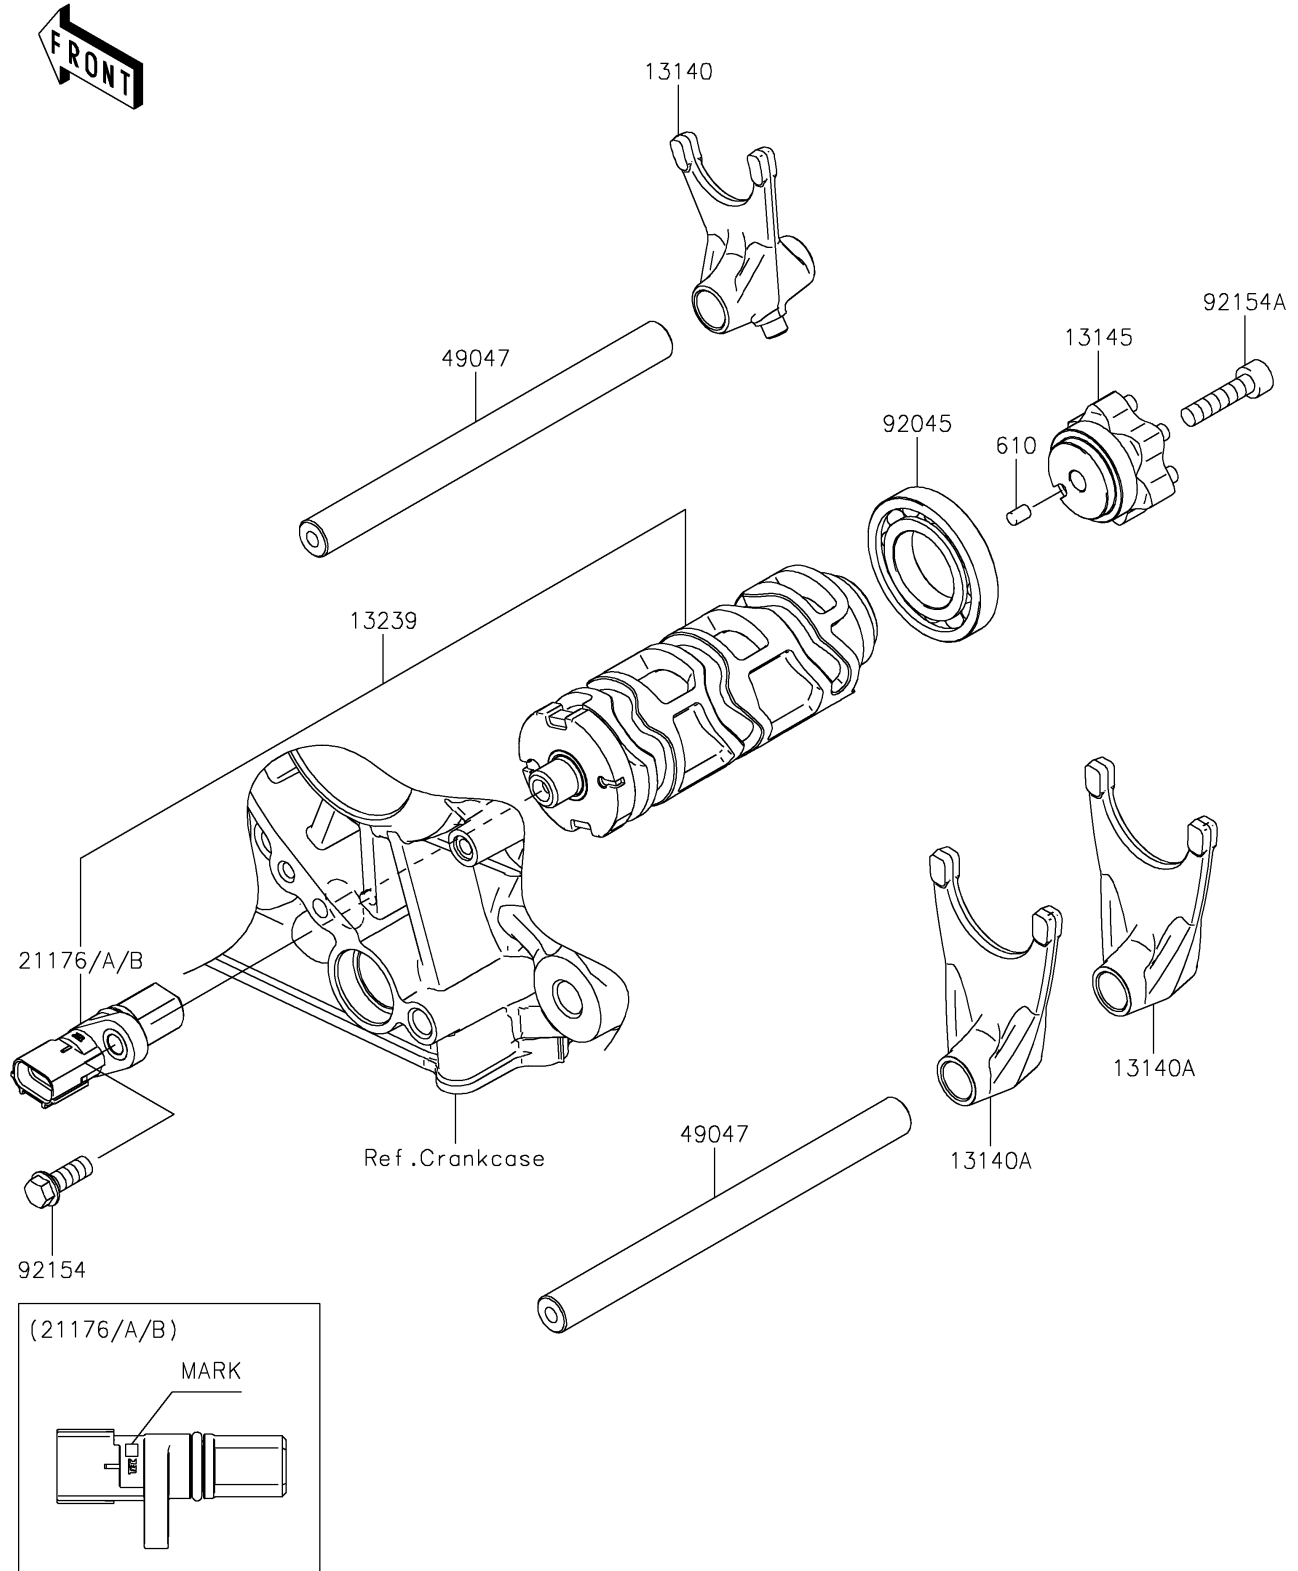

2019 PARTS DIAGRAM

Gear Change Drum/Shift Fork(s)

E1362

2019 PARTS LIST

Gear Change Drum/Shift Fork(s)

ITEM NAME	PART NUMBER	QUANTITY
FORK-SHIFT (Ref # 13140)	13140-0061	1
FORK-SHIFT (Ref # 13140A)	13140-0062	1
CAM-CHANGE DRUM (Ref # 13145)	13145-0048	1
DRUM-ASSY-CHANGE (Ref # 13239)	13239-0590	1
SENSOR,GEAR POSITION,M MARK (Ref # 21176)	21176-0825	1
SENSOR,GEAR POSITION,H MARK (Ref # 21176A)	21176-0845	1
SENSOR,GEAR POSITION,L MARK (Ref # 21176B)	21176-0846	1
ROD-SHIFT (Ref # 49047)	49047-0644	1
ROLLER,4X6 (Ref # 610)	610A0406	1
BEARING-BALL,16005 (Ref # 92045)	92045-1045	1
BOLT,FLANGED,6X16 (Ref # 92154)	92154-2096	1
BOLT,SOCKET,6X25 (Ref # 92154A)	92154-3829	1