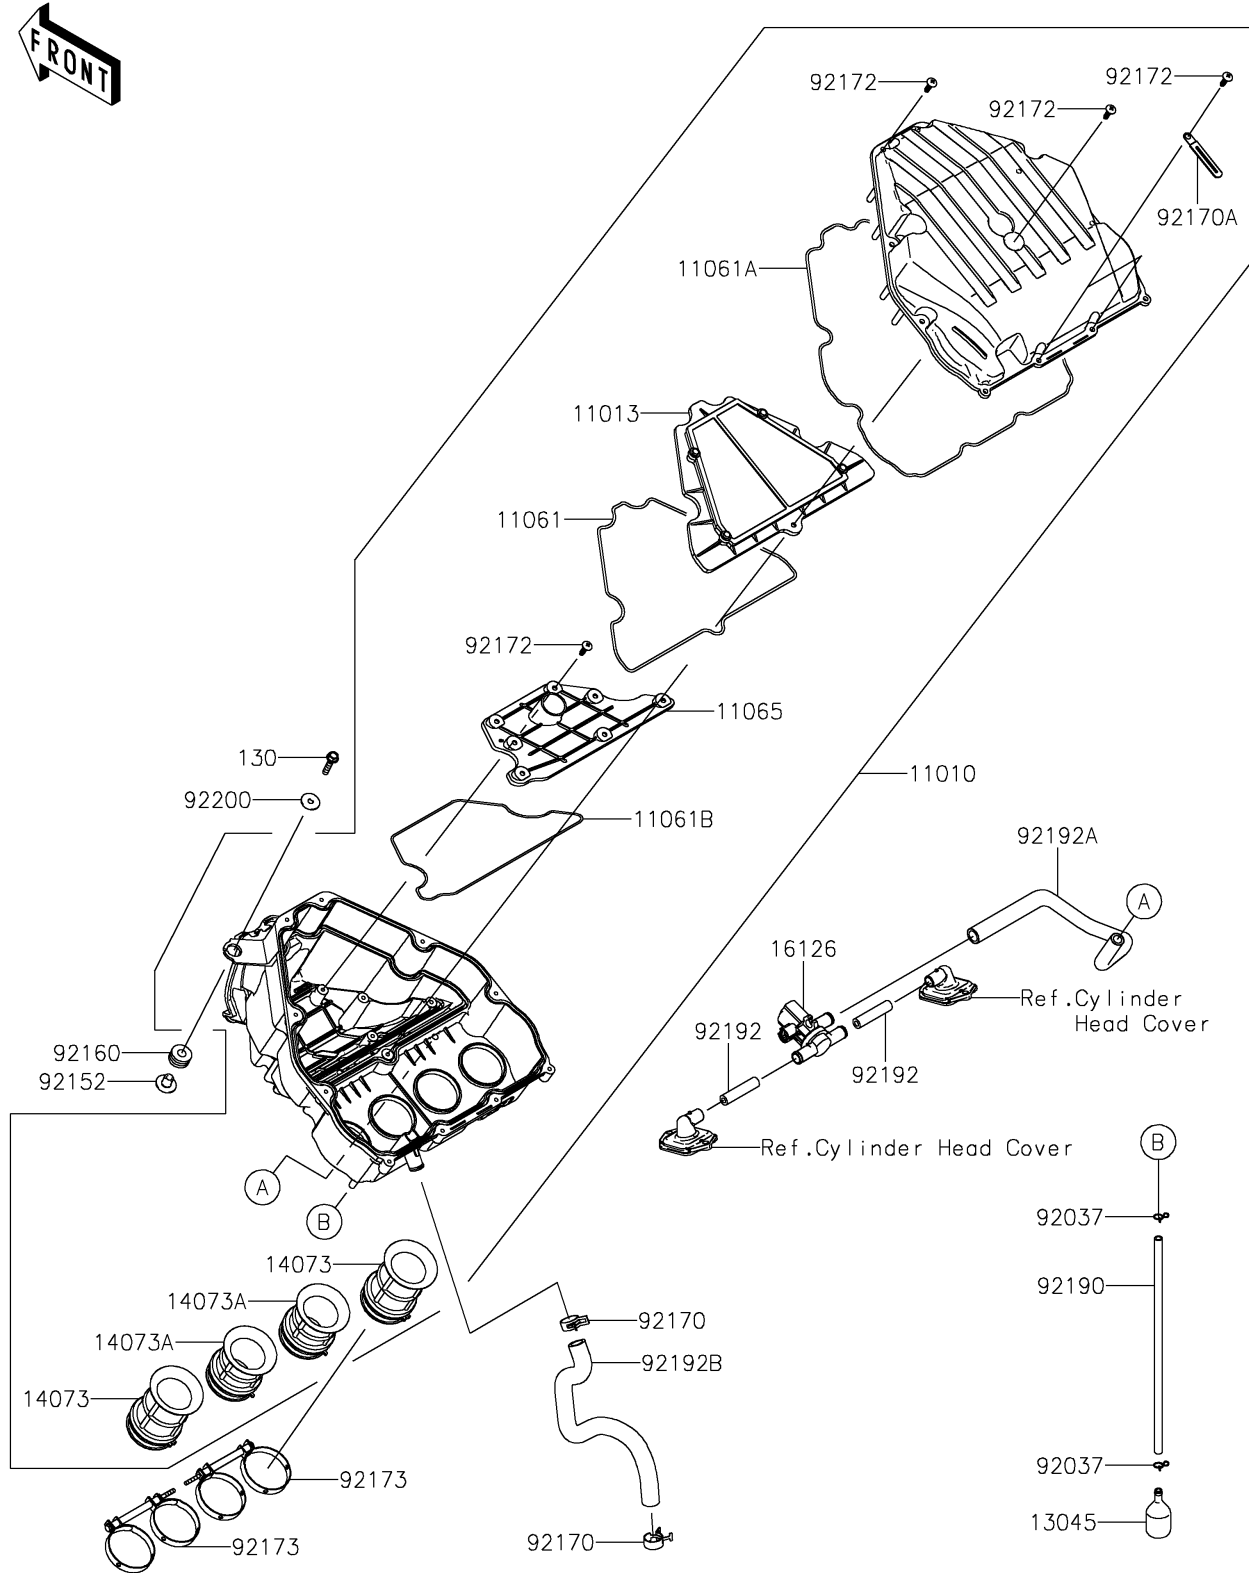

## 2019 PARTS DIAGRAM

Air Cleaner

E1130

## 2019 PARTS LIST

Air Cleaner

ITEM NAME	PART NUMBER	QUANTITY
FILTER-ASSY-AIR (Ref # 11010)	11010-0892	1
ELEMENT-AIR FILTER (Ref # 11013)	11013-0712	1
GASKET,ELEMENT (Ref # 11061)	11061-0405	1
GASKET,CASE (Ref # 11061A)	11061-0406	1
GASKET (Ref # 11061B)	11061-0424	1
CAP (Ref # 11065)	11065-1296	1
BOLT-FLANGED,6X30 (Ref # 130)	130BB0630	1
RECEIVER-OIL (Ref # 13045)	13045-1057	1
DUCT,#1&#4 (Ref # 14073)	14073-0904	1
DUCT,#2&#3 (Ref # 14073A)	14073-0905	1
VALVE,AIR SWITCHING (Ref # 16126)	16126-0745	1
CLAMP (Ref # 92037)	92037-1712	1
COLLAR,6.5X10.5X13.1 (Ref # 92152)	92152-0547	1
DAMPER (Ref # 92160)	92160-1162	1
CLAMP (Ref # 92170)	92170-1060	1
CLAMP (Ref # 92170A)	92170-1514	1
SCREW,TAPPING,5X20 (Ref # 92172)	92172-0483	1
CLAMP,FUNNEL (Ref # 92173)	92173-2104	1
TUBE,6X9X300 (Ref # 92190)	92190-1253	1
TUBE,HEAD-ASWV (Ref # 92192)	92192-0843	1
TUBE,BLOWBY (Ref # 92192A)	92192-0845	1
TUBE,ASWV-A/C (Ref # 92192B)	92192-1913	1
WASHER,6.5X22X1.6 (Ref # 92200)	92200-1087	1