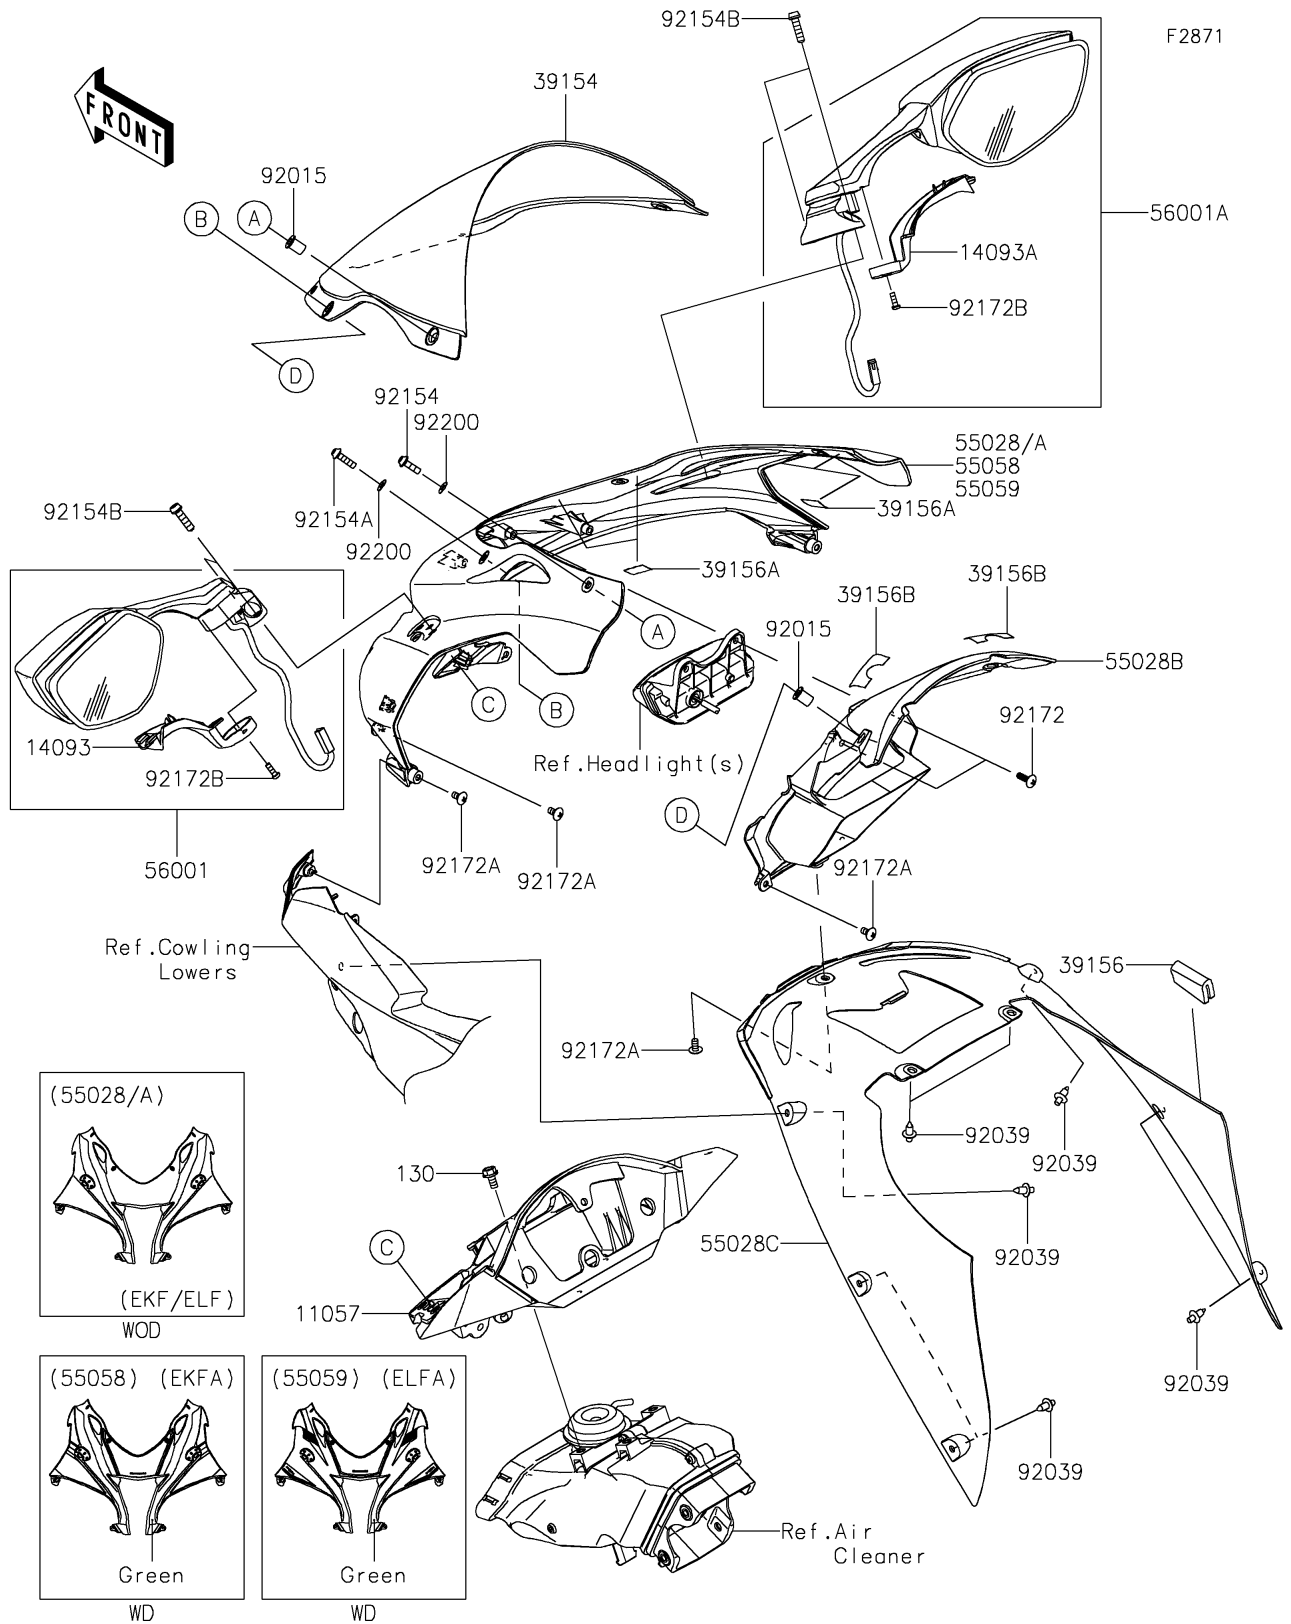

2019 NINJA® ZX™10R ABS PARTS DIAGRAM

Cowling

2019 NINJA® ZX™10R ABS PARTS LIST

Cowling

ITEM NAME	PART NUMBER	QUANTITY
BRACKET,METER (Ref # 11057)	11057-0072	1
BOLT-FLANGED,6X12 (Ref # 130)	130BA0612	1
COVER,MIRROR,LH (Ref # 14093)	14093-0343	1
COVER,MIRROR,RH (Ref # 14093A)	14093-0344	1
WINDSHIELD (Ref # 39154)	39154-0351	1
PAD (Ref # 39156)	39156-0292	1
PAD,15X20X0.2 (Ref # 39156A)	39156-1784	1
PAD (Ref # 39156B)	39156-2105	1
COWLING,UPP,P.S.GRAY (Ref # 55028)	55028-0572-36S	1
COWLING,RAM AIR (Ref # 55028B)	55028-0573	1
COWLING,FR,CNT (Ref # 55028C)	55028-0578	1
MIRROR-ASSY,LH (Ref # 56001)	56001-0322	1
MIRROR-ASSY,RH (Ref # 56001A)	56001-0323	1
NUT,WELL,5MM (Ref # 92015)	92015-1757	1
RIVET (Ref # 92039)	92039-0068	1
BOLT,SOCKET,5X16 (Ref # 92154)	92154-0209	1
BOLT,SOCKET,5X20 (Ref # 92154A)	92154-0210	1
BOLT,SOCKET,6X22,MEC (Ref # 92154B)	92154-2736	1
SCREW,TAPPING,5X16 (Ref # 92172)	92172-0175	1
SCREW,TAPPING,5X10 (Ref # 92172A)	92172-0335	1
SCREW-PAN-CROS,4X10 (Ref # 92172B)	92172-0871	1
WASHER,5.2X10X1.0 (Ref # 92200)	92200-1820	1