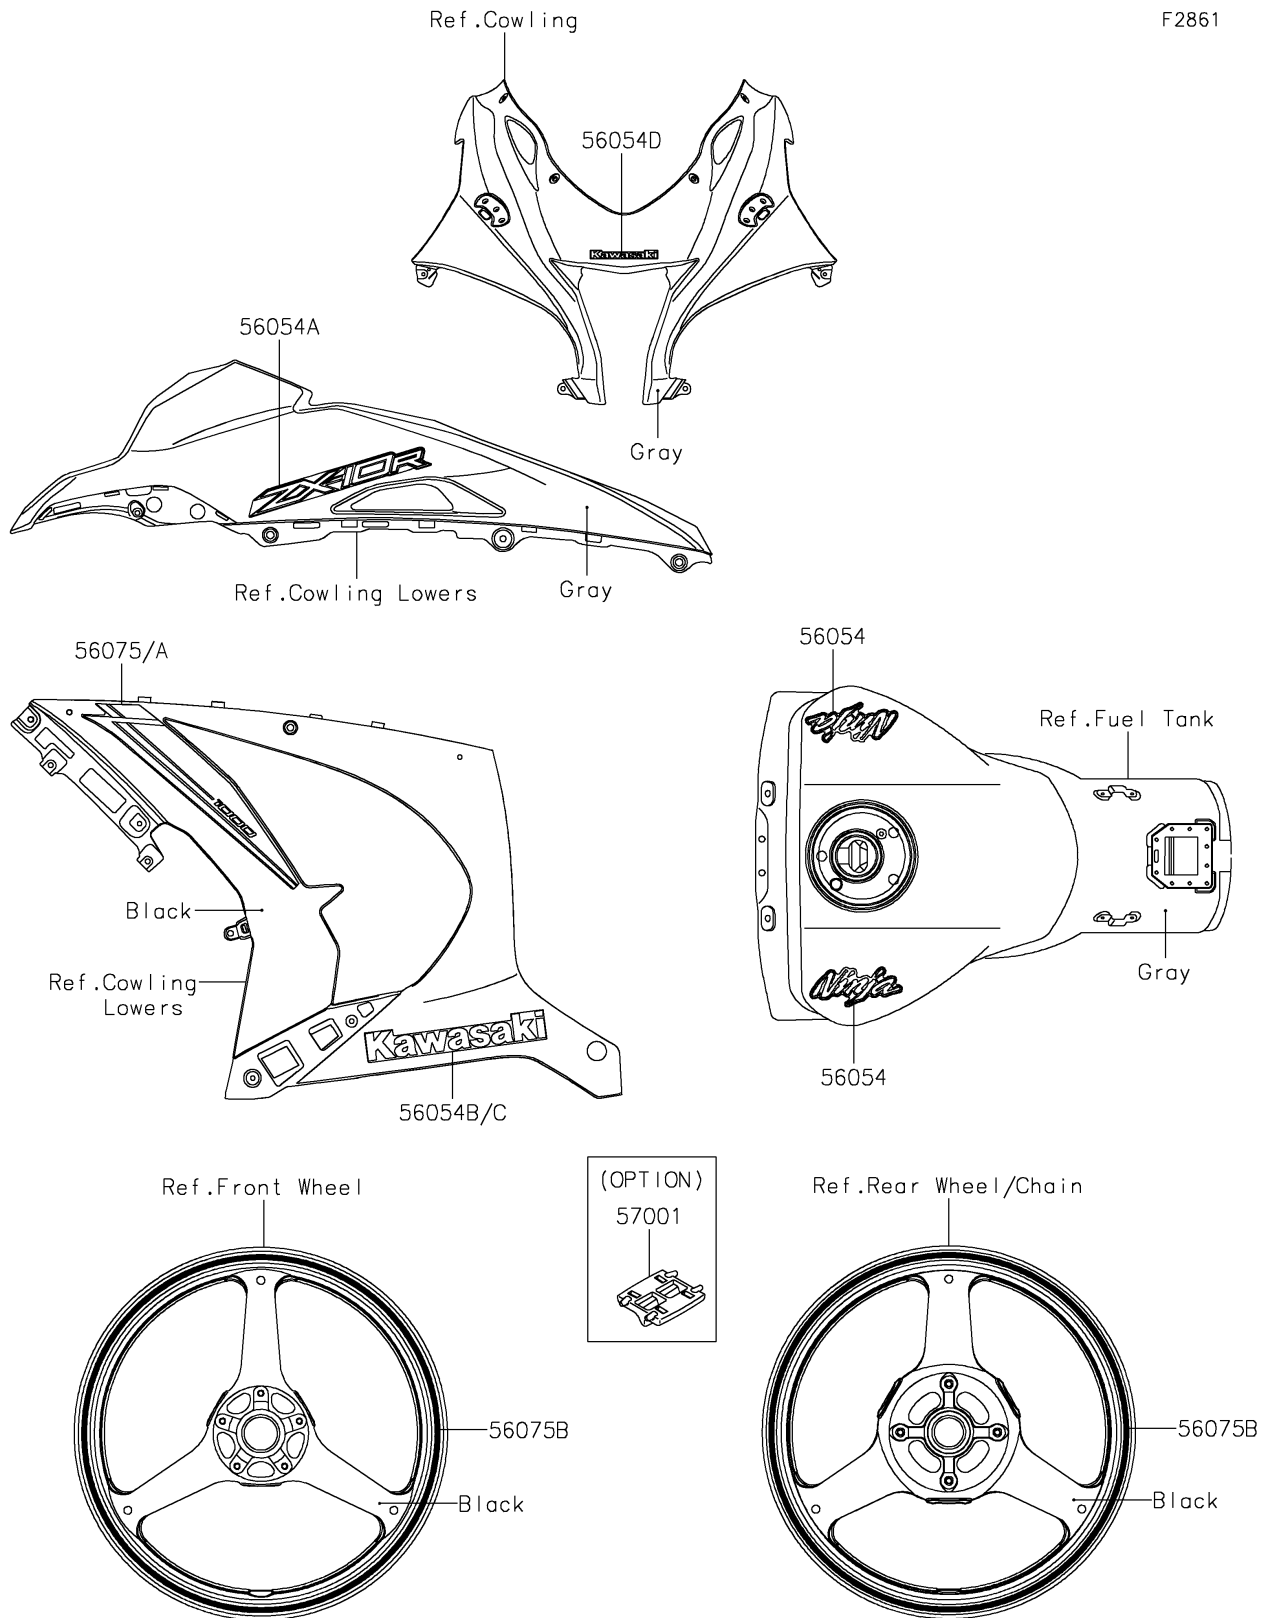

2019 NINJA® ZX™10R ABS PARTS DIAGRAM

Decals(Gray)(EKF)

F2861

2019 NINJA® ZX™10R ABS PARTS LIST

Decals(Gray)(EKF)

ITEM NAME	PART NUMBER	QUANTITY
MARK,FUEL TANK,NINJA (Ref # 56054)	56054-2498	1
MARK,UPP COWL.,SIDE,ZX-10R (Ref # 56054A)	56054-2539	1
MARK,SIDE COWL.,LH,KAWASAKI (Ref # 56054B)	56054-2540	1
MARK,SIDE COWL.,RH,KAWASAKI (Ref # 56054C)	56054-2541	1
MARK,UPP COWL.,KAWASAKI (Ref # 56054D)	56054-2553	1
PATTERN,SIDE COWL.,LH (Ref # 56075)	56075-7744	1
PATTERN,SIDE COWL.,RH (Ref # 56075A)	56075-7745	1
PATTERN,WHEEL,BLUE,4X1350 (Ref # 56075B)	56075-7778	1
RIM STRIPE APPLICATOR (Ref # 57001)	57001-1752	1