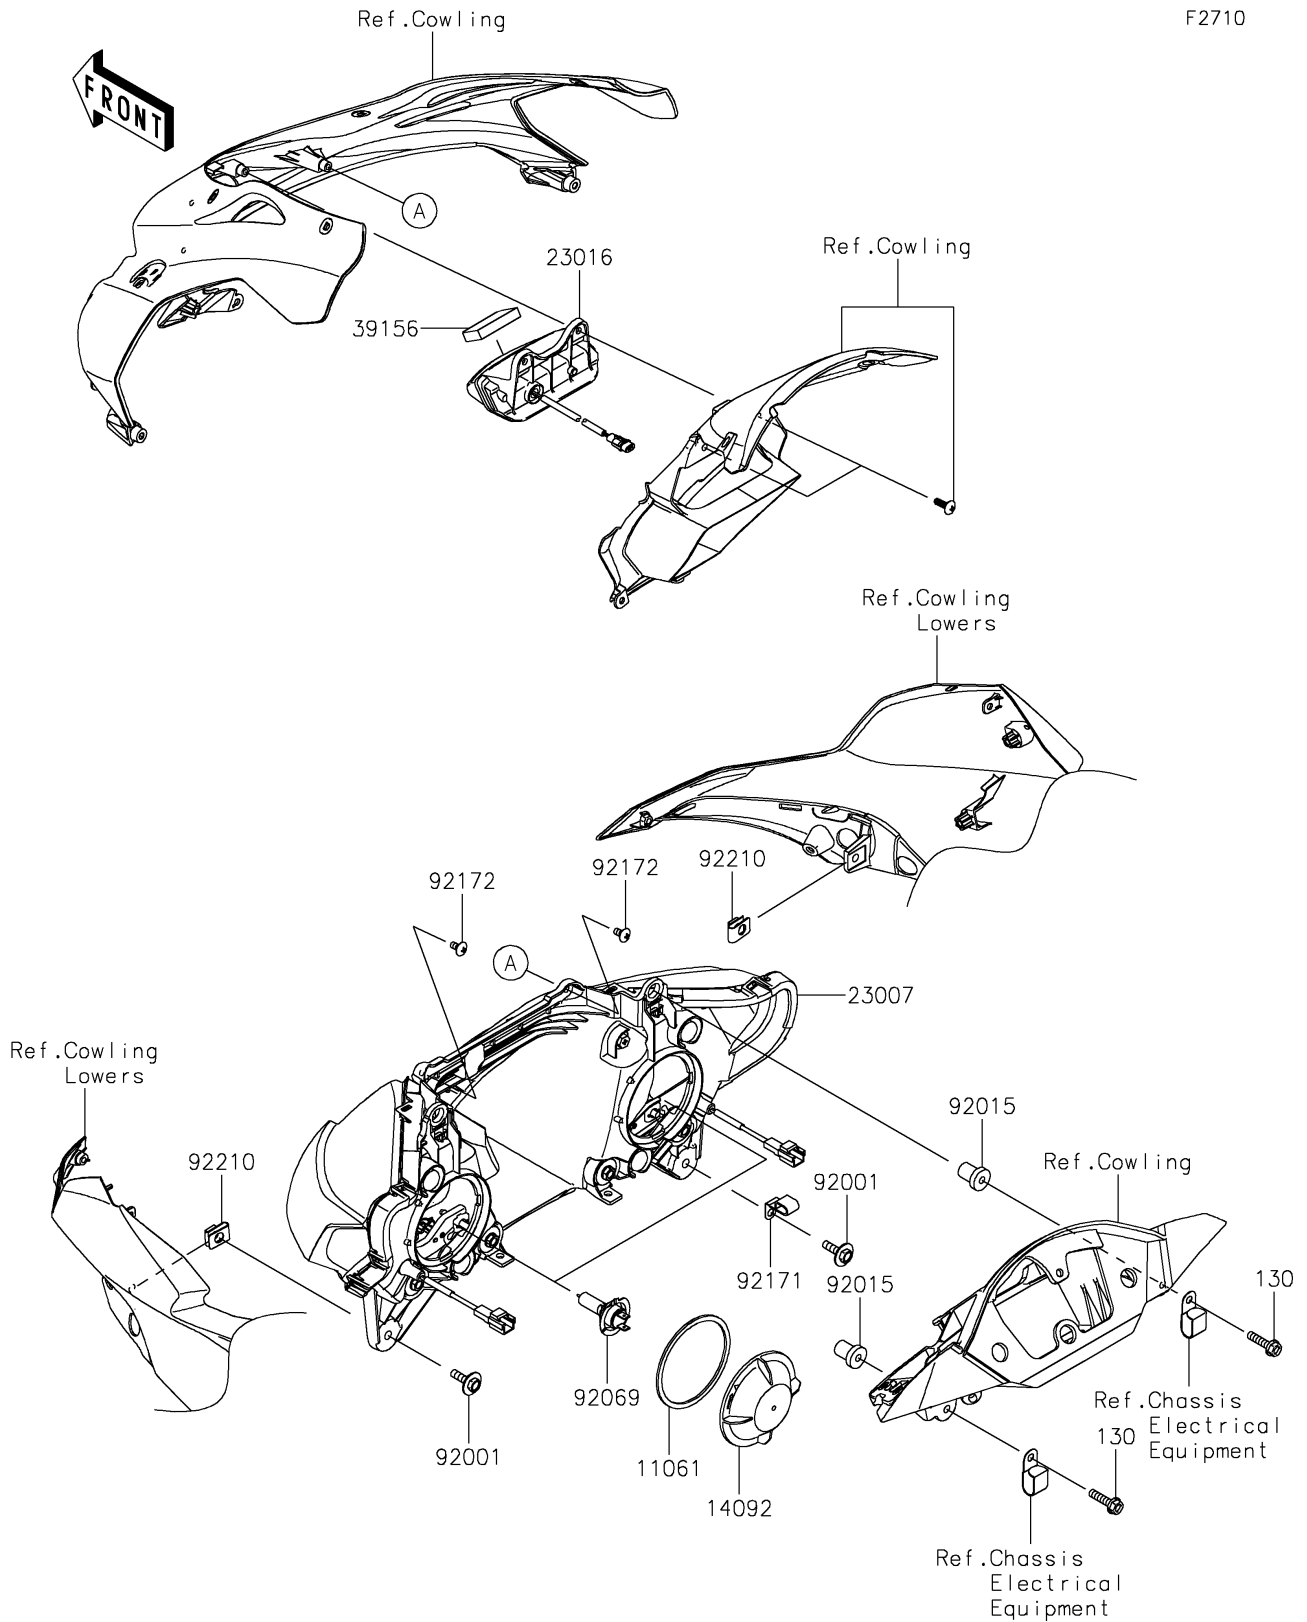

2019 NINJA® ZX™10R ABS PARTS DIAGRAM

Headlight(s)

F2710

2019 NINJA® ZX™10R ABS PARTS LIST

Headlight(s)

ITEM NAME	PART NUMBER	QUANTITY
GASKET (Ref # 11061)	11061-1284	1
BOLT-FLANGED,6X25 (Ref # 130)	130BB0625	1
COVER,HEAD LAMP (Ref # 14092)	14092-0793	1
LENS-COMP (Ref # 23007)	23007-0203	1
LAMP-ASSY,POSITION LAMP (Ref # 23016)	23016-0045	1
PAD,45X24X8 (Ref # 39156)	39156-2113	1
BOLT,UPSET-WP,6X22 (Ref # 92001)	92001-1774	1
NUT,RUBBER,6MM (Ref # 92015)	92015-1692	1
BULB,12V 55W,H7 (Ref # 92069)	92069-0053	1
CLAMP (Ref # 92171)	92171-0926	1
SCREW,TAPPING,5X10 (Ref # 92172)	92172-0335	1
NUT (Ref # 92210)	92210-0130	1