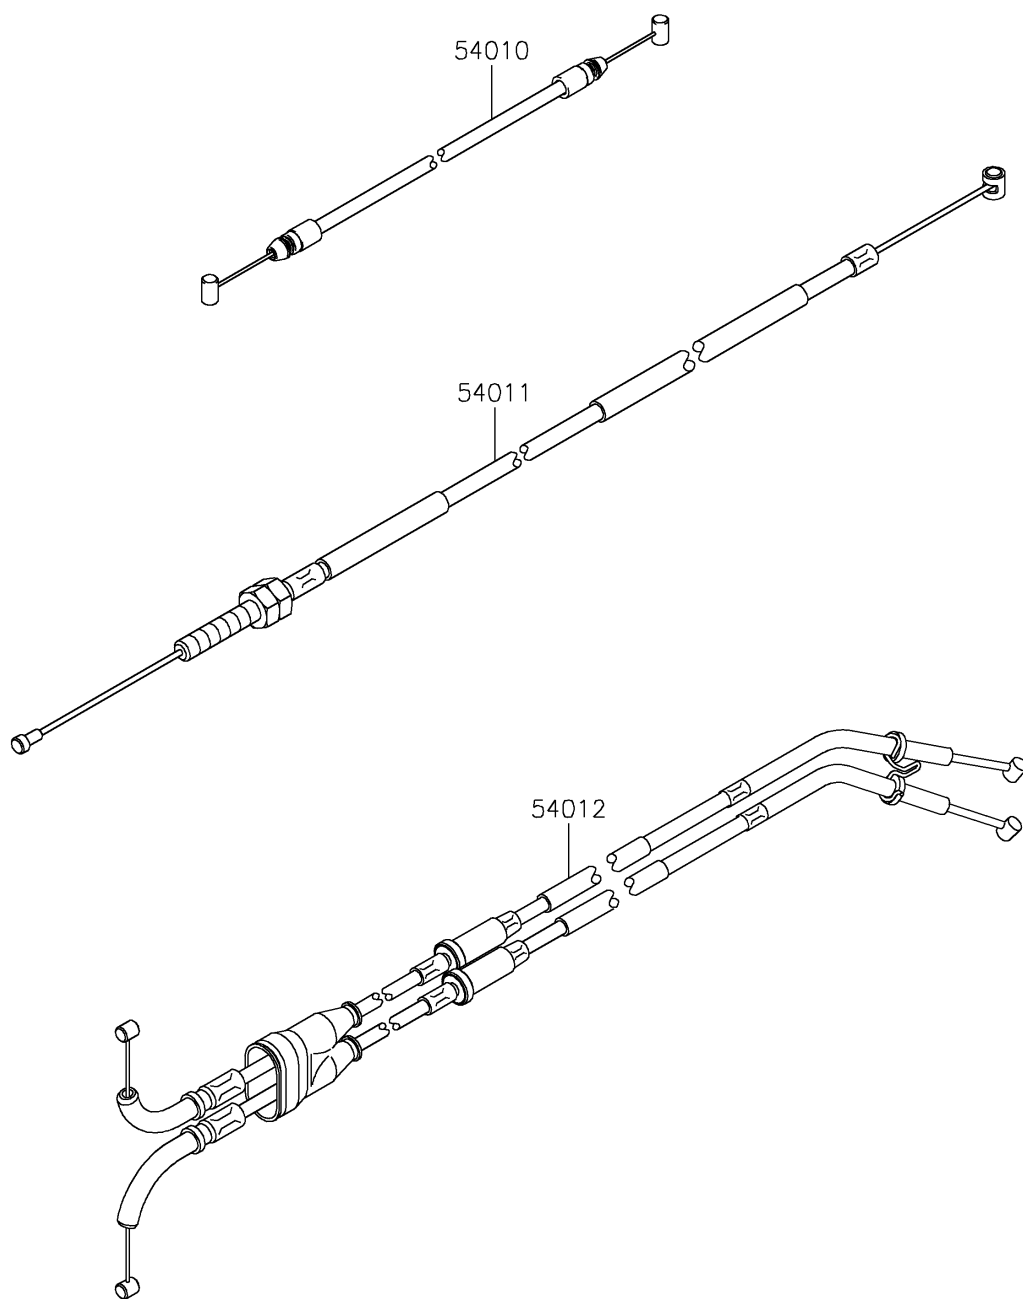

2019 NINJA® ZX™10R ABS PARTS DIAGRAM

Cables

F2540

2019 NINJA® ZX™10R ABS PARTS LIST

Cables

ITEM NAME	PART NUMBER	QUANTITY
CABLE,SEAT LOCK (Ref # 54010)	54010-0609	1
CABLE-CLUTCH (Ref # 54011)	54011-0612	1
CABLE-THROTTLE (Ref # 54012)	54012-0631	1