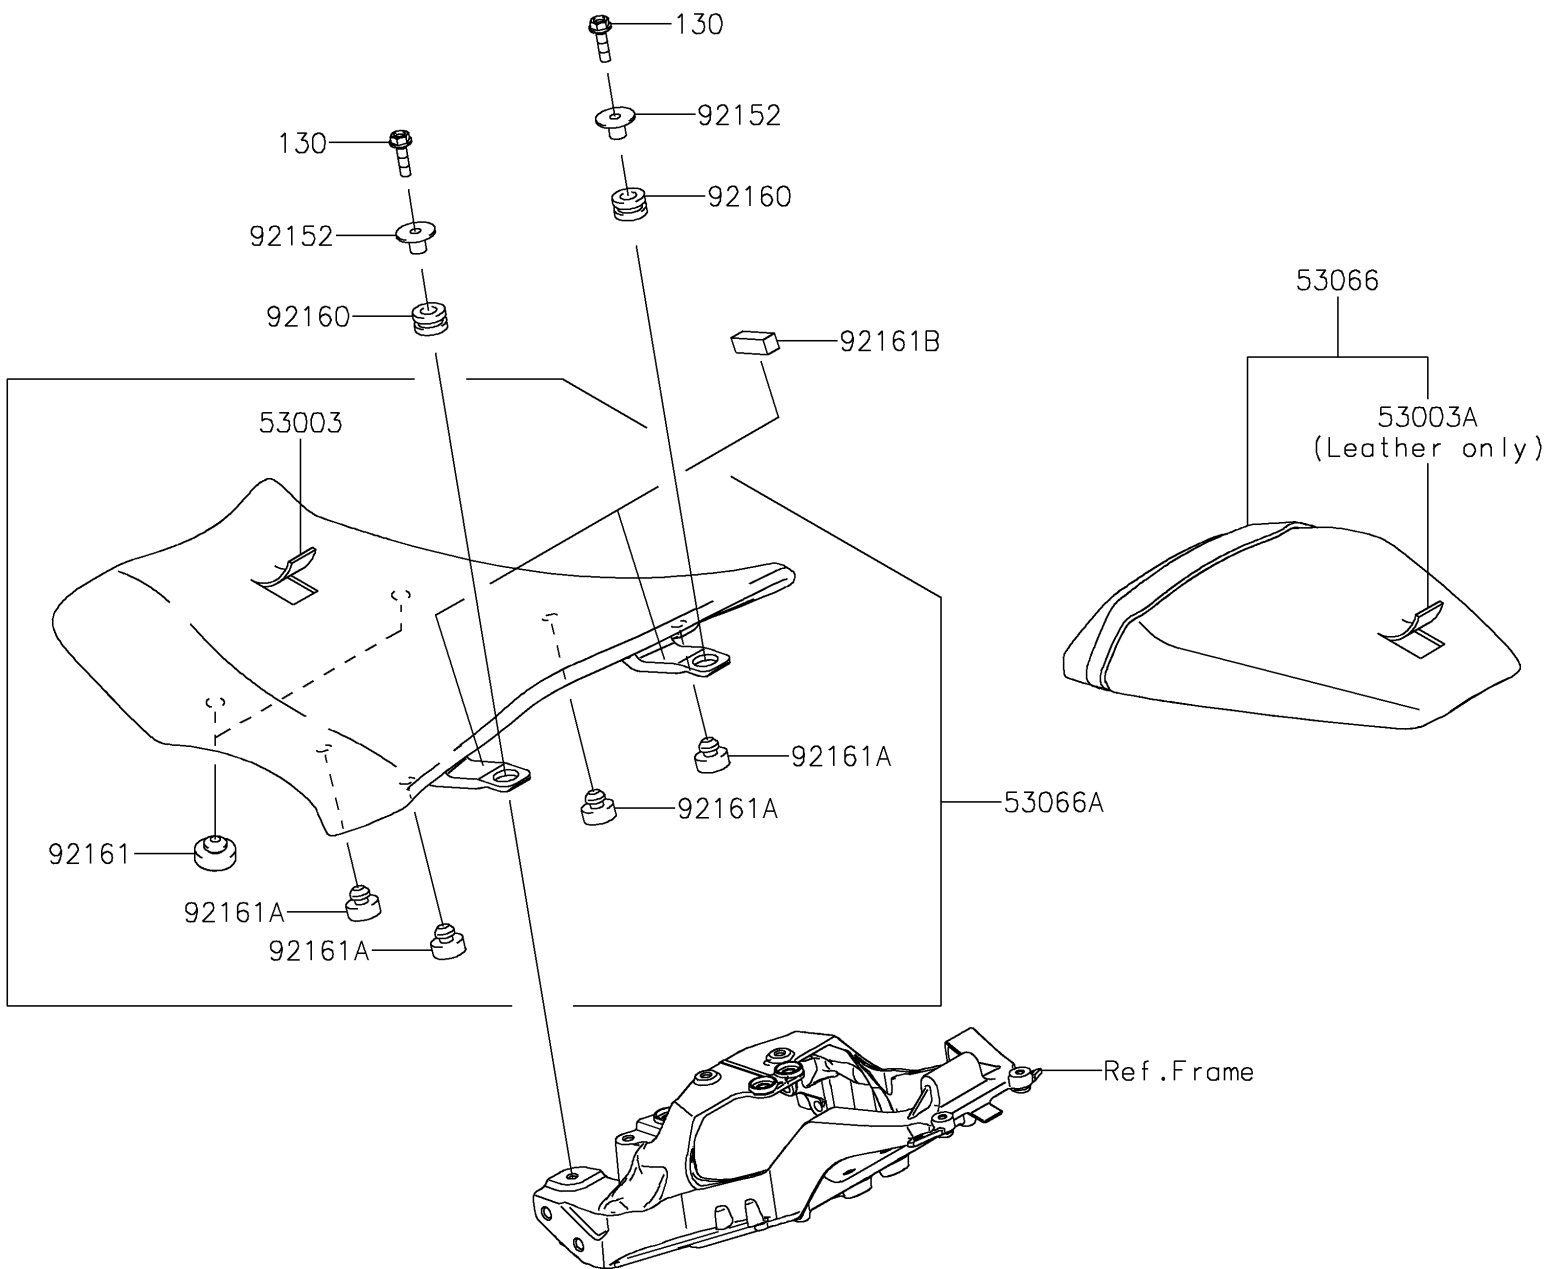

## 2019 NINJA® ZX™10R ABS PARTS DIAGRAM

Seat

F2510

## 2019 NINJA® ZX™10R ABS PARTS LIST

Seat

ITEM NAME	PART NUMBER	QUANTITY
BOLT-FLANGED,6X22 (Ref # 130)	130BA0622	1
LEATHER,FR SEAT,BLACK (Ref # 53003)	53003-0209-MA	1
LEATHER,RR SEAT,BLACK (Ref # 53003A)	53003-0420-MA	1
SEAT-ASSY,RR,BLACK/BLACK (Ref # 53066)	53066-0506-12Y	1
SEAT-ASSY,FR,BLACK (Ref # 53066A)	53066-0601-MA	1
COLLAR (Ref # 92152)	92152-0365	1
DAMPER,10X20X12 (Ref # 92160)	92160-1167	1
DAMPER,SEAT,10X25X8 (Ref # 92161)	92161-0095	1
DAMPER,8X20X8 (Ref # 92161A)	92161-0223	1
DAMPER,10X30X10 (Ref # 92161B)	92161-1835	1