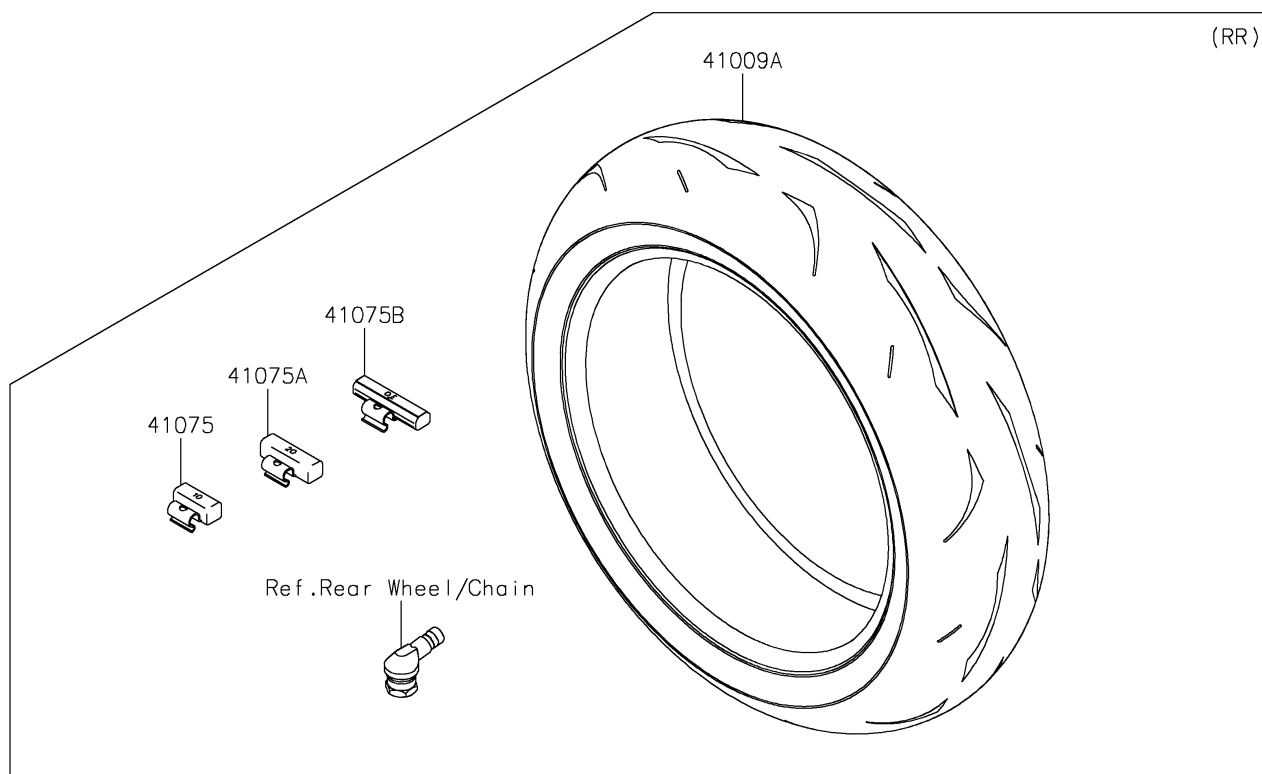

2019 NINJA® ZX™10R ABS PARTS DIAGRAM

Tires

F2210

2019 NINJA® ZX™10R ABS PARTS LIST

Tires

ITEM NAME	PART NUMBER	QUANTITY
TIRE,FR,120/70ZR17(58W),RS10F (Ref # 41009)	41009-0726	1
TIRE,RR,190/55ZR17(75W),RS10 (Ref # 41009A)	41009-0727	1
BALANCER-WHEEL,10G,SILVER (Ref # 41075)	41075-0007	1
BALANCER-WHEEL,20G,SILVER (Ref # 41075A)	41075-0008	1
BALANCER-WHEEL,30G,SILVER (Ref # 41075B)	41075-0009	1