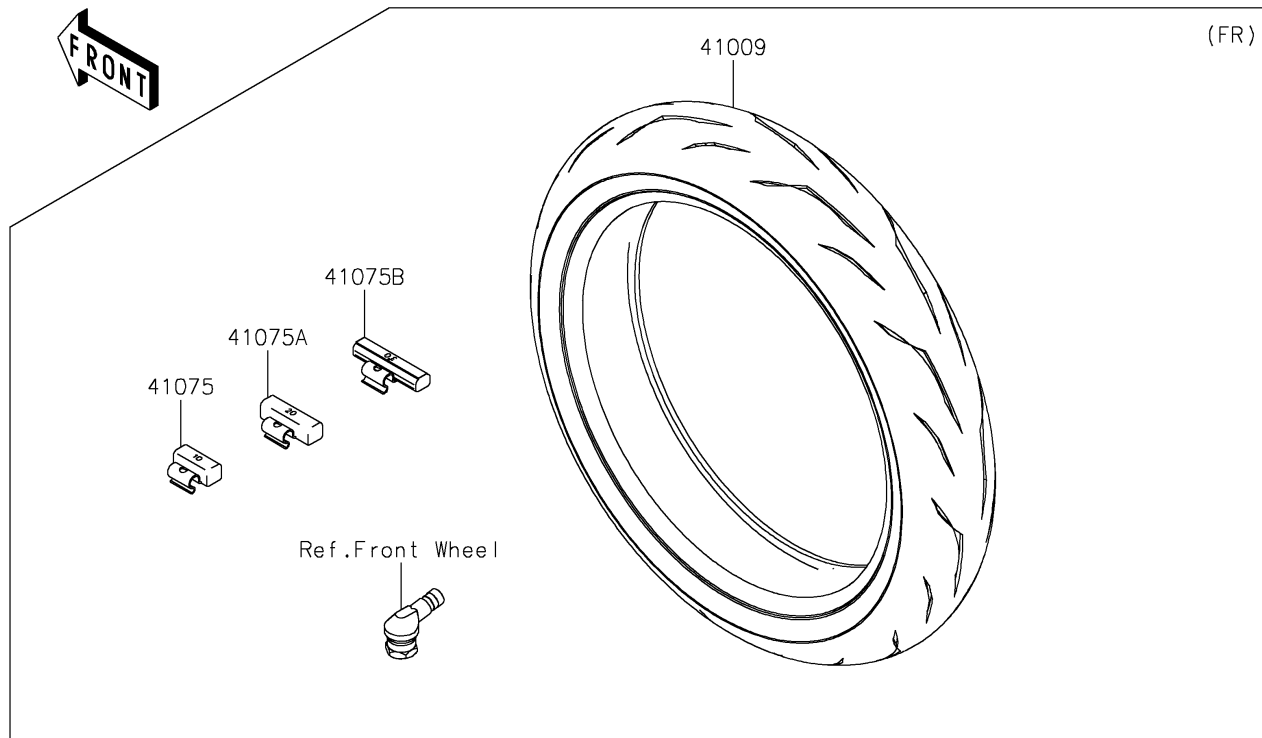

2019 NINJA® ZX™10R ABS PARTS DIAGRAM

Tires

F2210

2019 NINJA® ZX™10R ABS PARTS LIST

Tires

ITEM NAME	PART NUMBER	QUANTITY
TIRE,FR,120/70ZR17(58W),RS10F (Ref # 41009)	41009-0726	1
TIRE,RR,190/55ZR17(75W),RS10 (Ref # 41009A)	41009-0727	1
BALANCER-WHEEL,10G,SILVER (Ref # 41075)	41075-0007	1
BALANCER-WHEEL,20G,SILVER (Ref # 41075A)	41075-0008	1
BALANCER-WHEEL,30G,SILVER (Ref # 41075B)	41075-0009	1