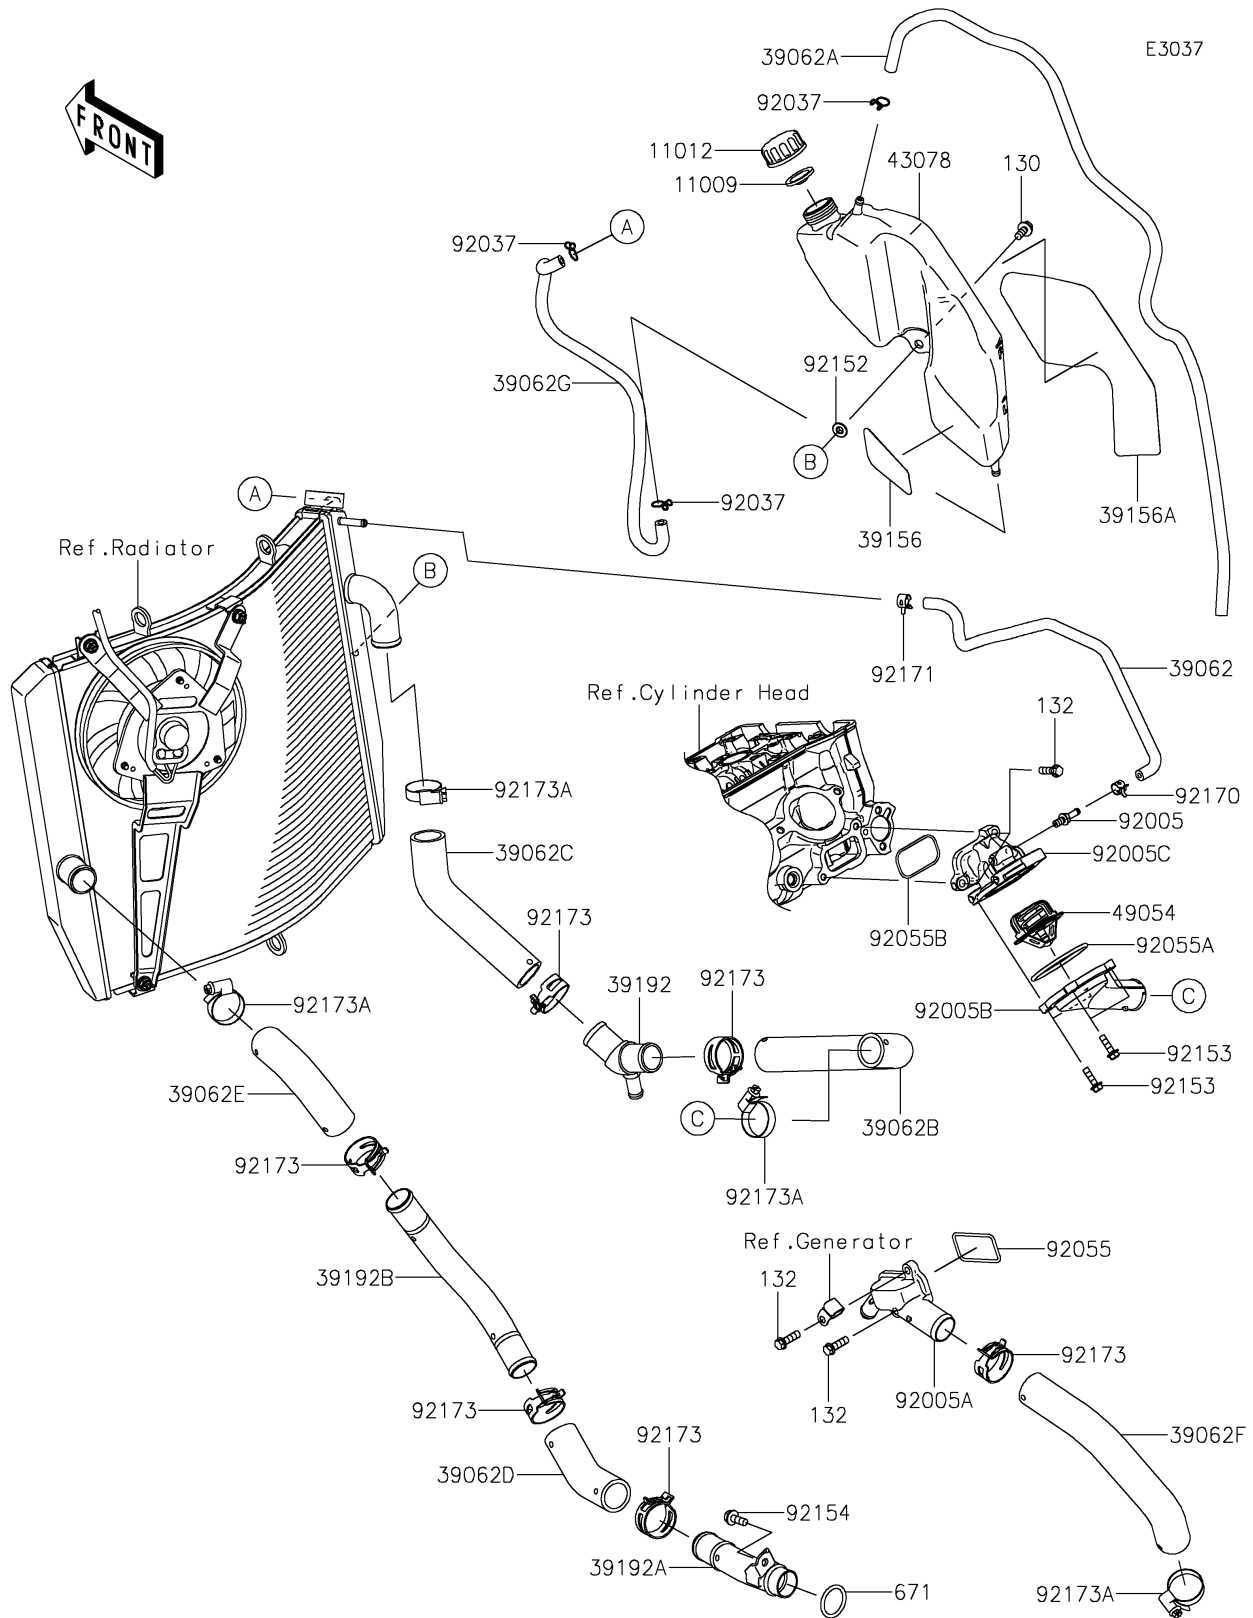

2019 NINJA® ZX™10R ABS PARTS DIAGRAM

Water Pipe

2019 NINJA® ZX™10R ABS PARTS LIST

Water Pipe

ITEM NAME	PART NUMBER	QUANTITY
GASKET,RESERVOIR TANK CAP (Ref # 11009)	11009-1145	1
CAP (Ref # 11012)	11012-1084	1
BOLT-FLANGED,6X14 (Ref # 130)	130BA0614	1
BOLT-FLANGED-SMALL,6X20 (Ref # 132)	132BC0620	1
HOSE,THERMO CASE-RADIATOR (Ref # 39062)	39062-0347	1
HOSE-COOLING,OVER FLOW (Ref # 39062A)	39062-0729	1
HOSE,THERMO CAP-3WAY PIPE (Ref # 39062B)	39062-0734	1
HOSE,3WAY PIPE-RADIATOR (Ref # 39062C)	39062-0735	1
HOSE,PIPE(RAD.)-PIPE(W/PUMP) (Ref # 39062D)	39062-0736	1
HOSE,RADIATOR-PIPE(WATER PUMP) (Ref # 39062E)	39062-0737	1
HOSE,WATER PUMP-FITTING (Ref # 39062F)	39062-0738	1
HOSE-COOLING,RETURN (Ref # 39062G)	39062-0778	1
PAD (Ref # 39156)	39156-1965	1
PAD (Ref # 39156A)	39156-1989	1
PIPE,3WAY (Ref # 39192)	39192-0614	1
PIPE,TUBE(RADIATOR)-WATER PUMP (Ref # 39192A)	39192-0617	1
PIPE,TUBE(RADIATOR)-TUBE(PUMP) (Ref # 39192B)	39192-0618	1
RESERVOIR (Ref # 43078)	43078-0581	1
THERMOSTAT (Ref # 49054)	49054-0004	1
O RING,25MM (Ref # 671)	671B2525	1
FITTING (Ref # 92005)	92005-0826	1
FITTING (Ref # 92005A)	92005-0837	1
FITTING,THERMO CAP (Ref # 92005B)	92005-0880	1
FITTING,THERMO CASE (Ref # 92005C)	92005-0901	1
CLAMP,TUBE (Ref # 92037)	92037-147	1
RING-O (Ref # 92055)	92055-0209	1
RING-O,53.5X2.6 (Ref # 92055A)	92055-0831	1
RING-O,27.6X49.6X1.9 (Ref # 92055B)	92055-0913	1
COLLAR (Ref # 92152)	92152-1414	1

2019 NINJA® ZX™10R ABS PARTS LIST

Water Pipe

ITEM NAME	PART NUMBER	QUANTITY
BOLT,FLANGED,5X18 (Ref # 92153)	92153-1588	1
BOLT,FLANGED-SMALL,6X16 (Ref # 92154)	92154-1893	1
CLAMP (Ref # 92170)	92170-1493	1
CLAMP (Ref # 92171)	92171-0719	1
CLAMP,34MM (Ref # 92173)	92173-1360	1
CLAMP (Ref # 92173A)	92173-1548	1