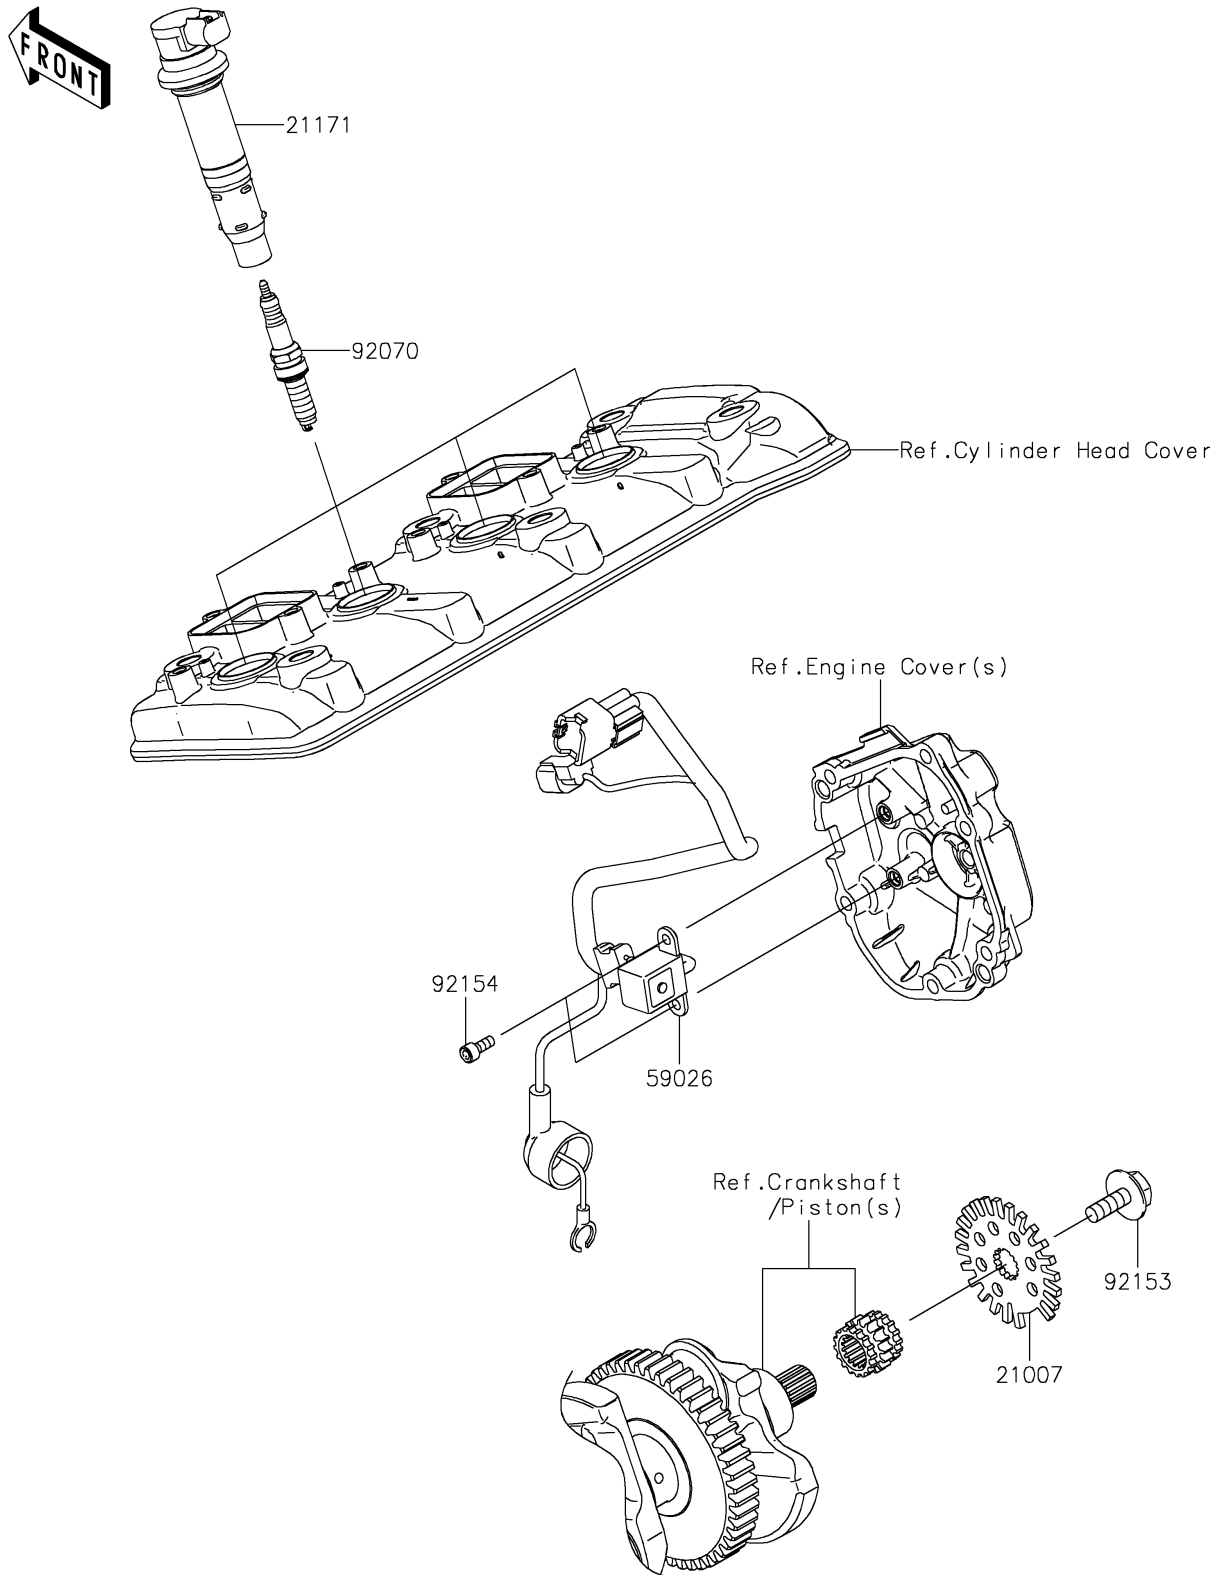

## 2019 NINJA® ZX™10R ABS PARTS DIAGRAM

Ignition System

E1830

## 2019 NINJA® ZX™10R ABS PARTS LIST

Ignition System

ITEM NAME	PART NUMBER	QUANTITY
ROTOR,PULSING (Ref # 21007)	21007-0019	1
COIL-ASSY-IGNITION (Ref # 21171)	21171-0756	1
COIL-PULSING (Ref # 59026)	59026-0044	1
PLUG-SPARK,SILMAR9B9(NGK) (Ref # 92070)	92070-0047	1
BOLT,FLANGED,8X23 (Ref # 92153)	92153-0549	1
BOLT,SOCKET,5X12 (Ref # 92154)	92154-0503	1