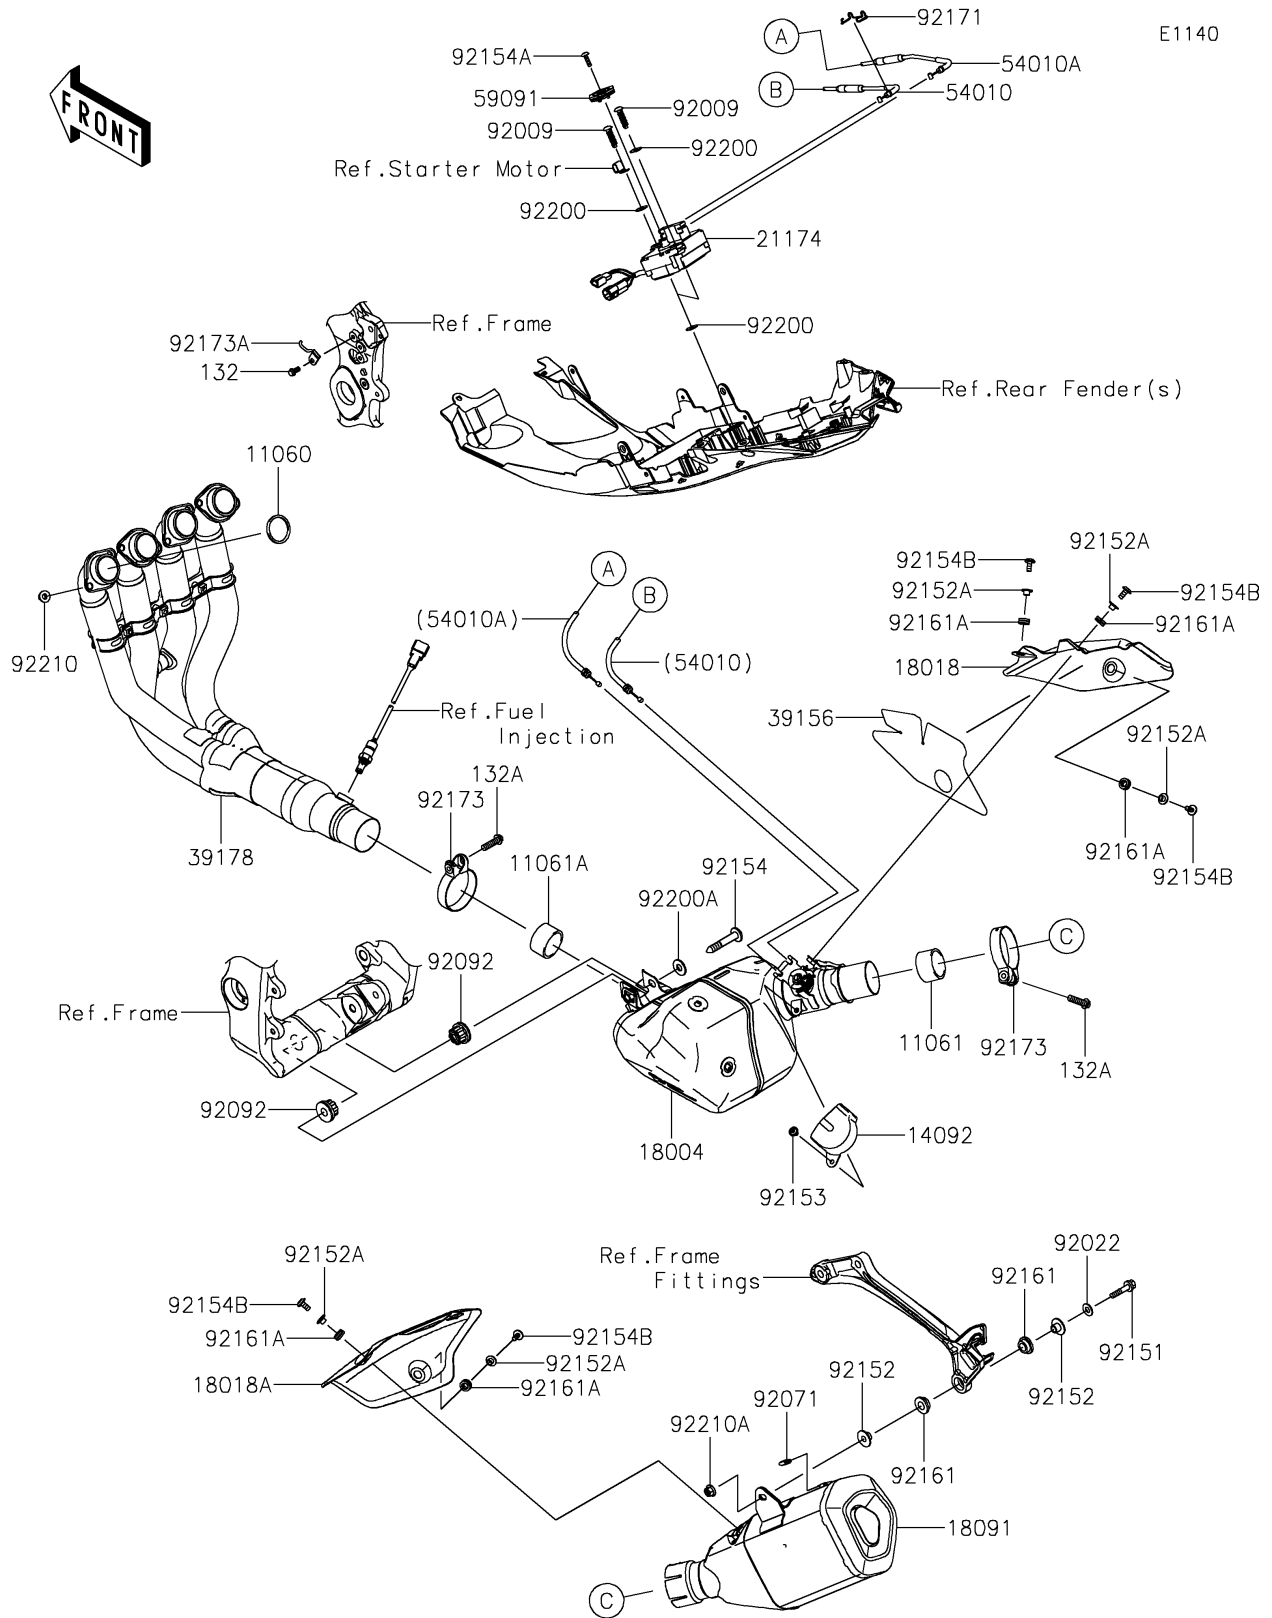

## 2019 NINJA® ZX™10R ABS PARTS DIAGRAM

Muffler(s)

## 2019 NINJA® ZX™10R ABS PARTS LIST

Muffler(s)

ITEM NAME	PART NUMBER	QUANTITY
GASKET,EXHAUST PIPE (Ref # 11060)	11060-1203	1
GASKET,50.8X62X30 (Ref # 11061)	11061-0447	1
GASKET,54X62X30 (Ref # 11061A)	11061-0448	1
BOLT-FLANGED-SMALL,6X12 (Ref # 132)	132BA0612	1
BOLT-FLANGED-SMALL,8X30 (Ref # 132A)	132BC0830	1
COVER,PULLEY (Ref # 14092)	14092-0705	1
CHAMBER-PREMUFLER (Ref # 18004)	18004-0107	1
PLATE-HEAT GUARD,CHAMBER (Ref # 18018)	18018-0600	1
PLATE-HEAT GUARD,MUFFLER (Ref # 18018A)	18018-0601	1
BODY-COMP-MUFFLER (Ref # 18091)	18091-0970	1
MOTOR-ELECTRIC (Ref # 21174)	21174-0009	1
PAD (Ref # 39156)	39156-1937	1
MANIFOLD-COMP-EXHAUST (Ref # 39178)	39178-0358	1
CABLE,OPEN (Ref # 54010)	54010-0610	1
CABLE,CLOSE (Ref # 54010A)	54010-0611	1
PULLEY (Ref # 59091)	59091-0007	1
SCREW,TAPPING,6X30 (Ref # 92009)	92009-1481	1
WASHER,8.5X19X1.2 (Ref # 92022)	92022-3730	1
GROMMET (Ref # 92071)	92071-1270	1
BUSHING-RUBBER,MUFFLER (Ref # 92092)	92092-1087	1
BOLT,FLANGED,8X40 (Ref # 92151)	92151-1532	1
COLLAR (Ref # 92152)	92152-0188	1
COLLAR,6.3X8.3X16 (Ref # 92152A)	92152-2180	1
BOLT,SOCKET,6X10 (Ref # 92153)	92153-1527	1
BOLT,SOCKET,10X61 (Ref # 92154)	92154-0125	1
BOLT,TORX,5X18 (Ref # 92154A)	92154-0217	1
BOLT,SOCKET,6X14 (Ref # 92154B)	92154-0907	1
DAMPER (Ref # 92161)	92161-0135	1
DAMPER (Ref # 92161A)	92161-0308	1

## 2019 NINJA® ZX™10R ABS PARTS LIST

Muffler(s)

ITEM NAME	PART NUMBER	QUANTITY
CLAMP (Ref # 92171)	92171-0292	1
CLAMP,64.5MM (Ref # 92173)	92173-0284	1
CLAMP (Ref # 92173A)	92173-1528	1
WASHER (Ref # 92200)	92200-0078	1
WASHER,10.5X25X2.0 (Ref # 92200A)	92200-1377	1
NUT,8MM (Ref # 92210)	92210-0076	1
NUT,8MM (Ref # 92210A)	92210-0121	1