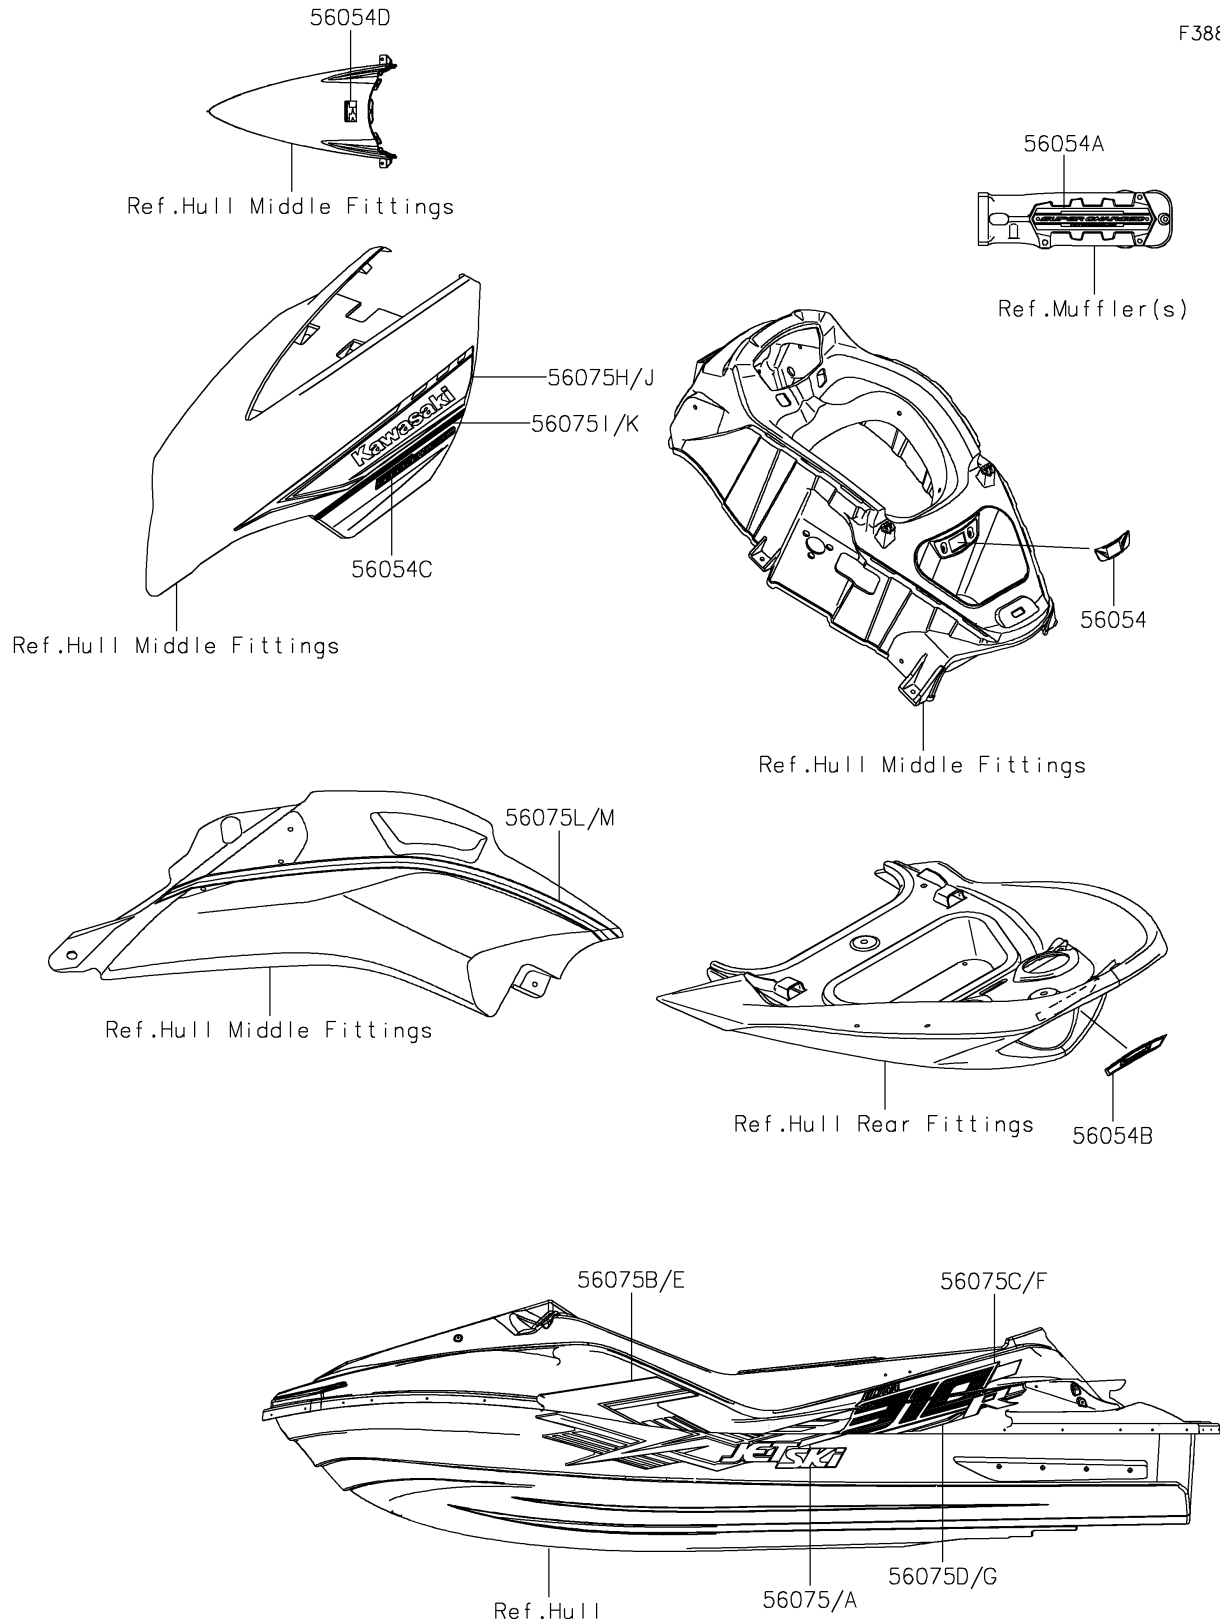

2019 Jet Ski® Ultra® 310R PARTS DIAGRAM

Decals

F3880

2019 Jet Ski® Ultra® 310R PARTS LIST

Decals

ITEM NAME	PART NUMBER	QUANTITY
MARK,IMMOBILIZER (Ref # 56054)	56054-1333	1
MARK,SUPER CHARGED (Ref # 56054A)	56054-1334	1
MARK,GRIP,KAWASAKI (Ref # 56054B)	56054-1335	1
MARK,SUPERCHARGED (Ref # 56054C)	56054-1839	1
MARK,METER COVER,K (Ref # 56054D)	56054-2256	1
PATTERN,HULL,LH (Ref # 56075)	56075-4489	1
PATTERN,HULL,RH (Ref # 56075A)	56075-4490	1
PATTERN,DECK,LH,FR (Ref # 56075B)	56075-4491	1
PATTERN,DECK,LH,RR,UPP (Ref # 56075C)	56075-4492	1
PATTERN,DECK,LH,RR,LWR (Ref # 56075D)	56075-4493	1
PATTERN,DECK,RH,FR (Ref # 56075E)	56075-4494	1
PATTERN,DECK,RH,RR,UPP (Ref # 56075F)	56075-4495	1
PATTERN,DECK,RH,RR,LWR (Ref # 56075G)	56075-4496	1
PATTERN,HATCH COVER,LH,UPP (Ref # 56075H)	56075-4497	1
PATTERN,HATCH COVER,LH,LWR (Ref # 56075I)	56075-4498	1
PATTERN,HATCH COVER,RH,UPP (Ref # 56075J)	56075-4499	1
PATTERN,HATCH COVER,RH,LWR (Ref # 56075K)	56075-7001	1
PATTERN,SIDE COVER,LH (Ref # 56075L)	56075-7002	1
PATTERN,SIDE COVER,RH (Ref # 56075M)	56075-7003	1