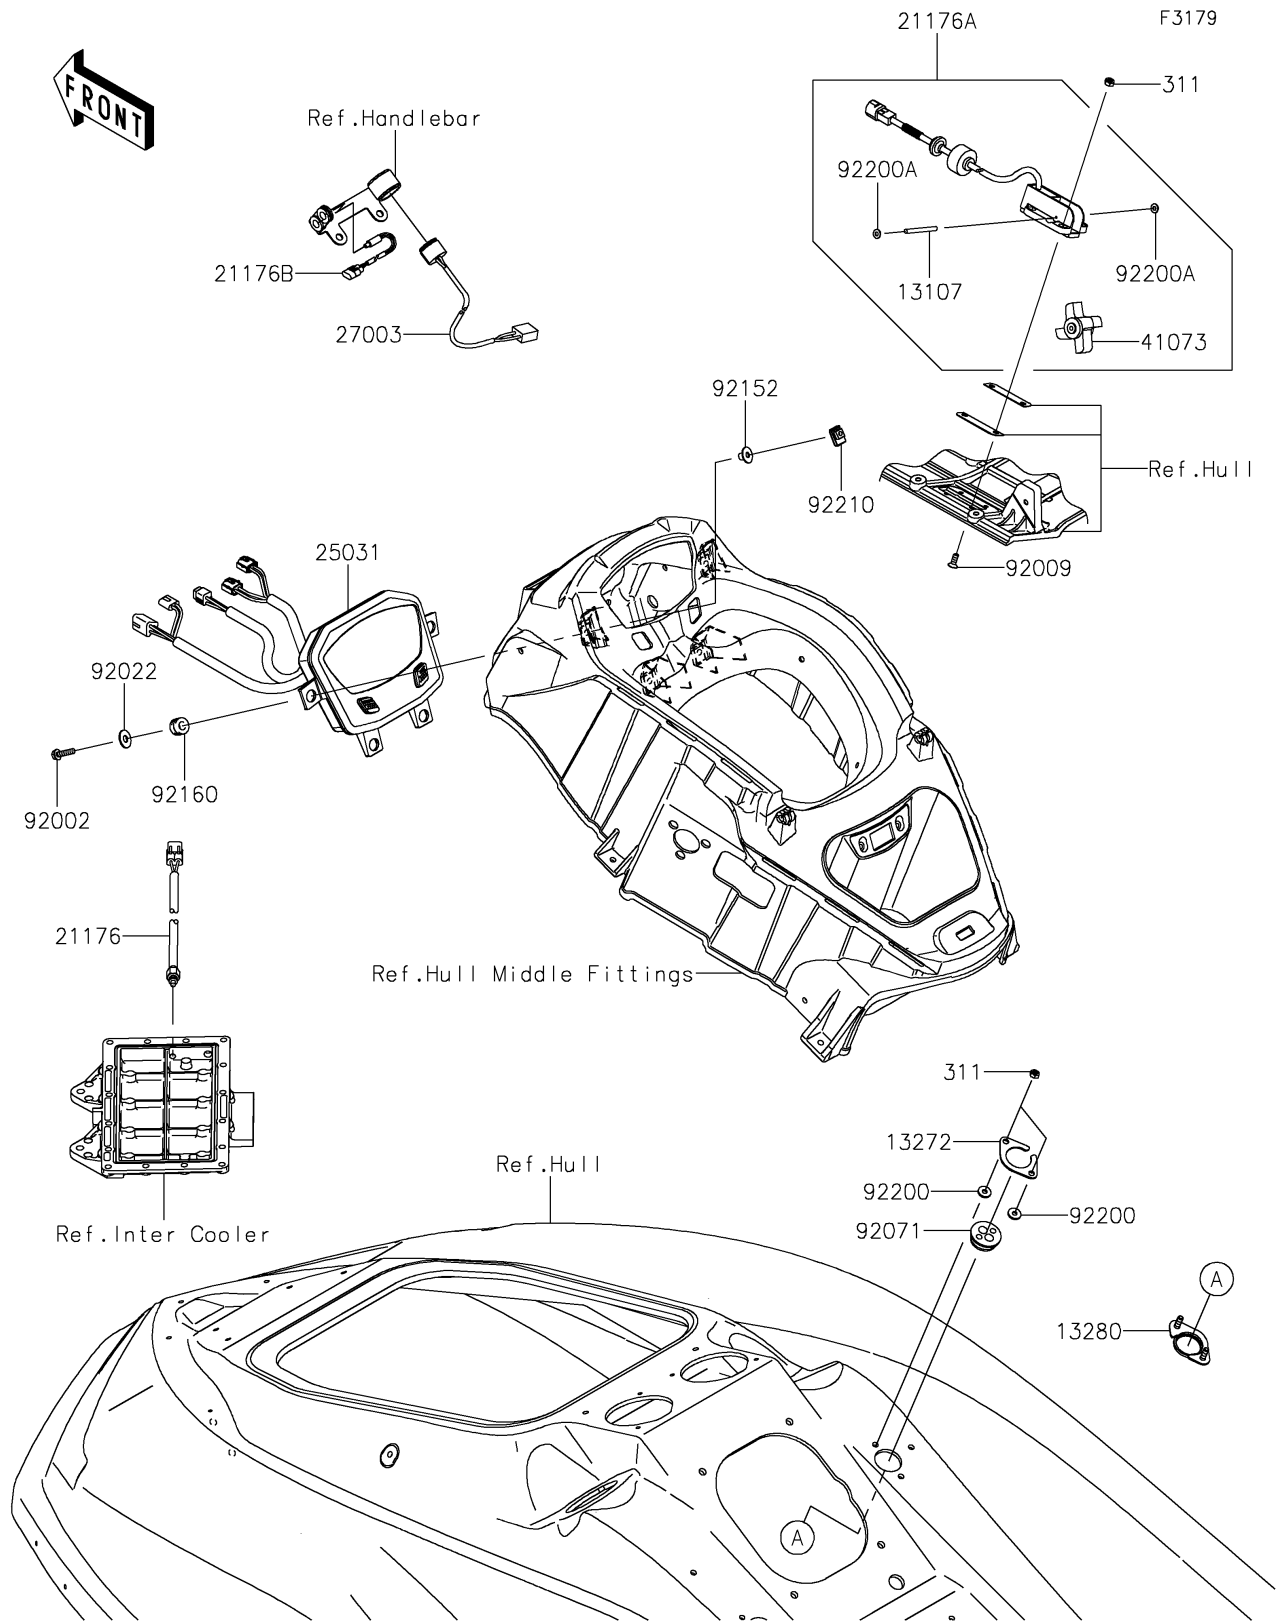

## 2019 Jet Ski® Ultra® 310R PARTS DIAGRAM

Meters

## 2019 Jet Ski® Ultra® 310R PARTS LIST

Meters

ITEM NAME	PART NUMBER	QUANTITY
SHAFT (Ref # 13107)	13107-3807	1
PLATE (Ref # 13272)	13272-3729	1
HOLDER (Ref # 13280)	13280-0724	1
SENSOR,TEMP (Ref # 21176)	21176-0072	1
SENSOR,SPEED (Ref # 21176A)	21176-3775	1
SENSOR,AIR TEMP (Ref # 21176B)	21176-3778	1
METER-ASSY (Ref # 25031)	25031-0689	1
HORN (Ref # 27003)	27003-3706	1
NUT-HEX,6MM (Ref # 311)	311R0600	1
WHEEL-ASSY,PADDLE (Ref # 41073)	41073-3701	1
BOLT,6X25 (Ref # 92002)	92002-3714	1
SCREW,6X16 (Ref # 92009)	92009-3703	1
WASHER,6.5X20X1.5 (Ref # 92022)	92022-3710	1
GROMMET,HARNESS (Ref # 92071)	92071-3790	1
COLLAR (Ref # 92152)	92152-3755	1
DAMPER,10X20X12 (Ref # 92160)	92160-1167	1
WASHER,6.5X16X2.0 (Ref # 92200)	92200-1543	1
WASHER (Ref # 92200A)	92200-3805	1
NUT,6MM (Ref # 92210)	92210-3768	1