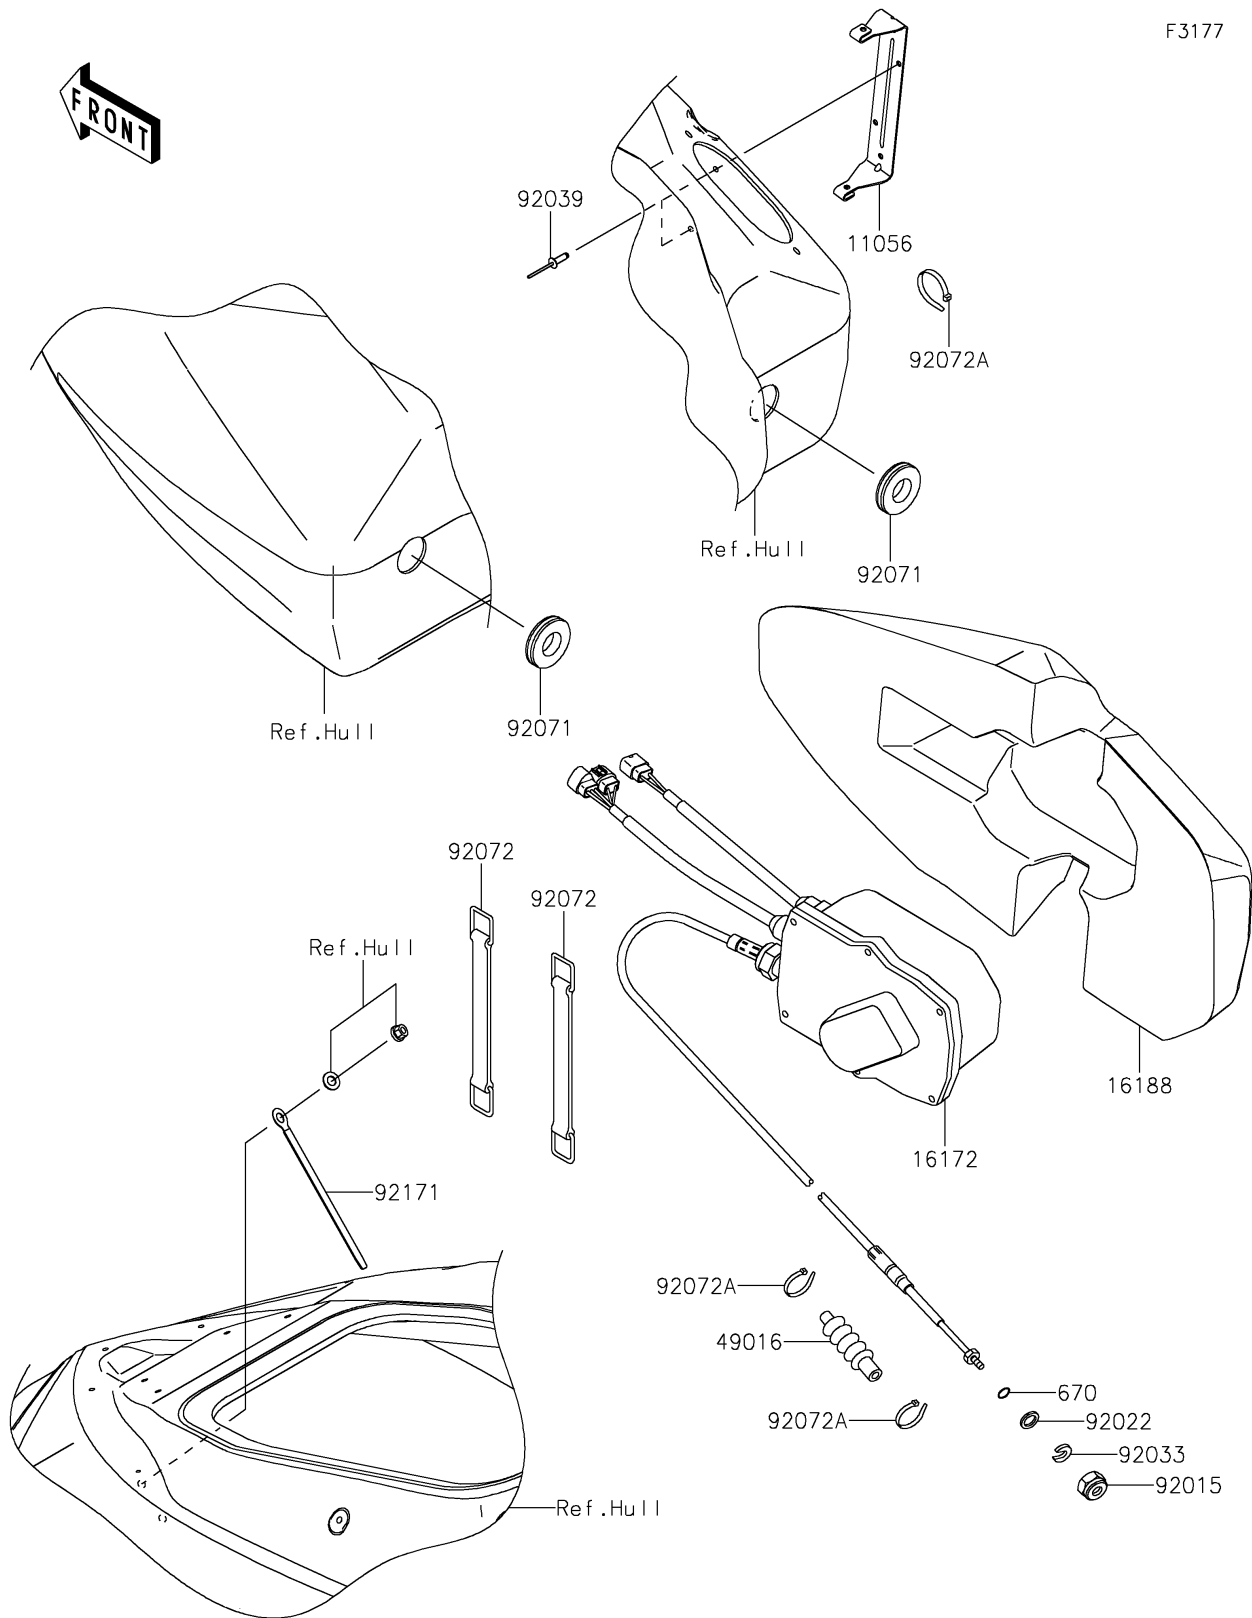

## 2019 Jet Ski® Ultra® 310R PARTS DIAGRAM

Control

F3177

## 2019 Jet Ski® Ultra® 310R PARTS LIST

Control

ITEM NAME	PART NUMBER	QUANTITY
BRACKET (Ref # 11056)	11056-0711	1
ACTUATOR,JET PUMP (Ref # 16172)	16172-0033	1
FLOAT (Ref # 16188)	16188-0037	1
COVER-SEAL,TILT CABLE (Ref # 49016)	49016-3702	1
O RING,11MM (Ref # 670)	670B2011	1
NUT,20MM (Ref # 92015)	92015-526	1
WASHER (Ref # 92022)	92022-535	1
RING-SNAP,7.7X17.5X3.0 (Ref # 92033)	92033-3737	1
RIVET (Ref # 92039)	92039-3714	1
GROMMET (Ref # 92071)	92071-3840	1
BAND,BATTERY (Ref # 92072)	92072-3879	1
BAND,L=100.08 (Ref # 92072A)	92072-3882	1
CLAMP,L=150 (Ref # 92171)	92171-3717	1