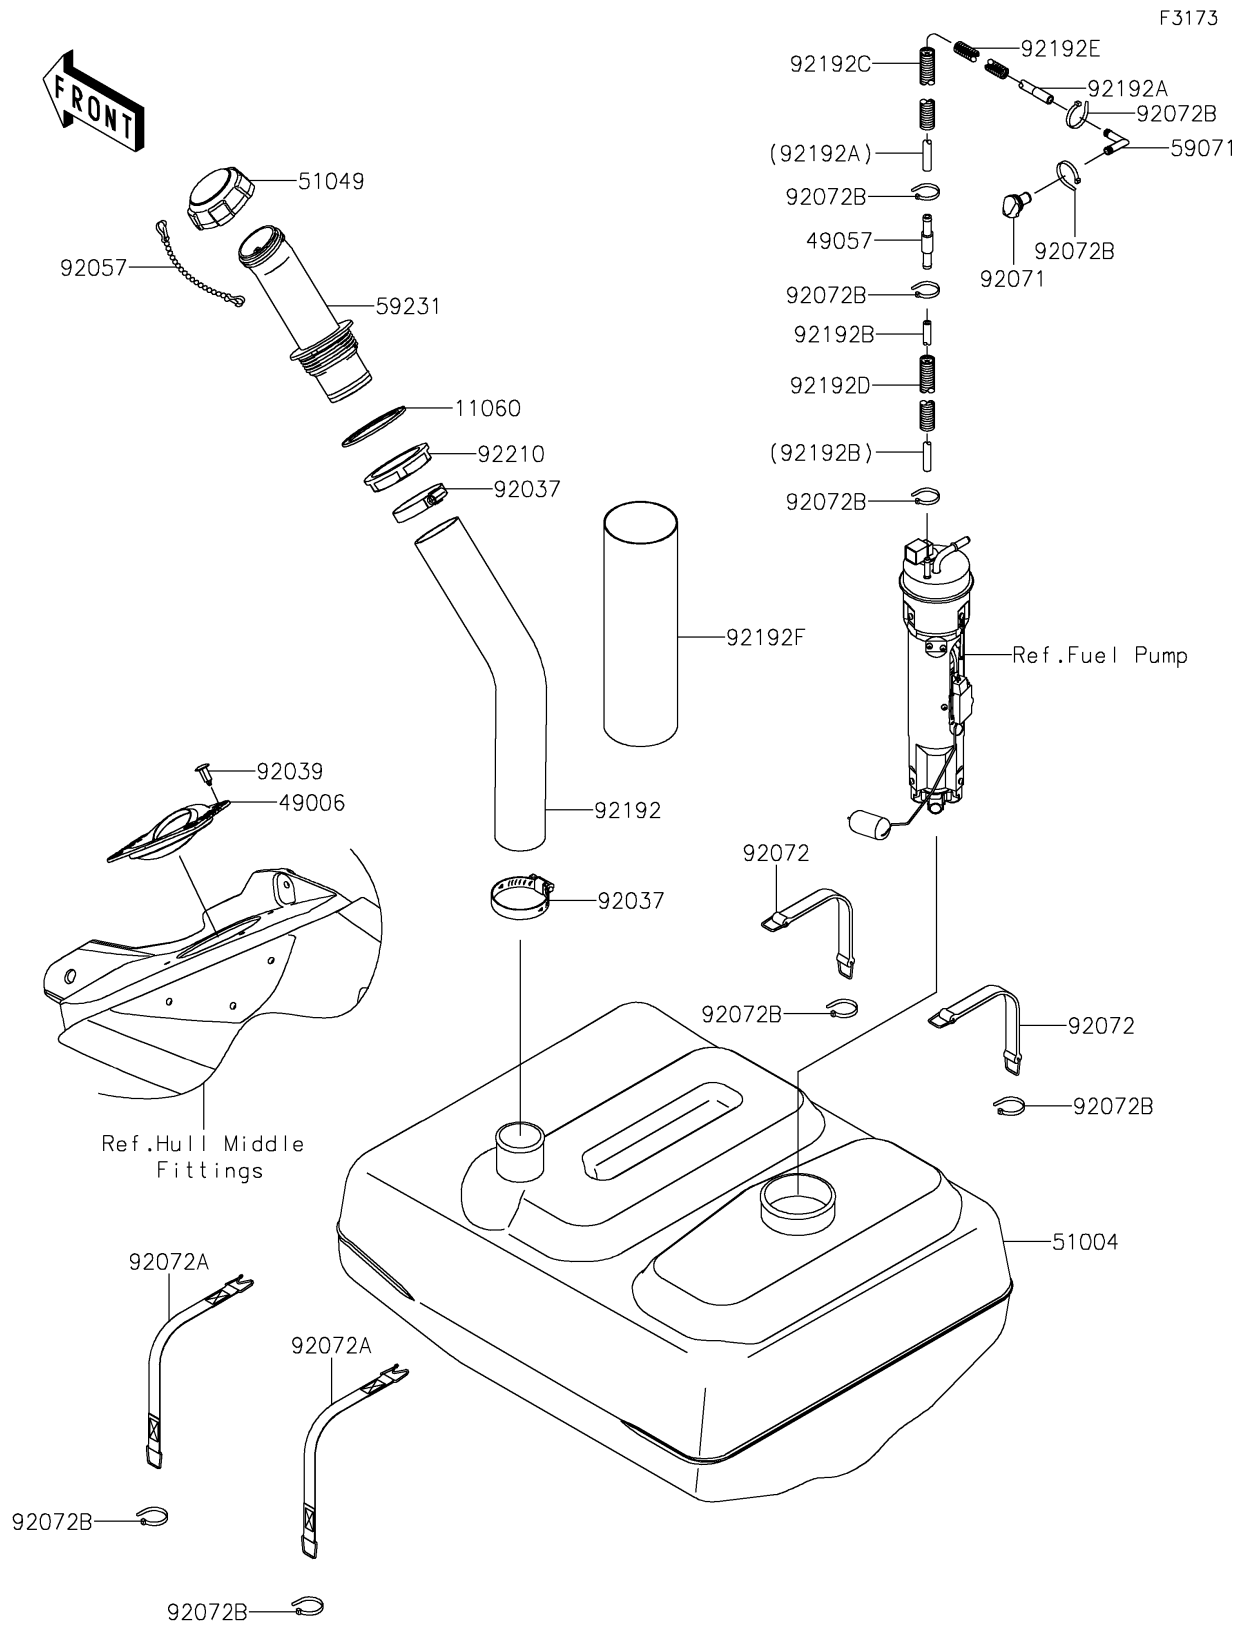

2019 Jet Ski® Ultra® 310R PARTS DIAGRAM

Fuel Tank

2019 Jet Ski® Ultra® 310R PARTS LIST

Fuel Tank

ITEM NAME	PART NUMBER	QUANTITY
GASKET,FUEL-FILLER (Ref # 11060)	11060-3780	1
BOOT (Ref # 49006)	49006-3719	1
VALVE-RELIEF (Ref # 49057)	49057-0002	1
TANK-FUEL (Ref # 51004)	51004-0710	1
CAP-TANK,FUEL (Ref # 51049)	51049-0713	1
JOINT (Ref # 59071)	59071-3736	1
FILLER,FUEL TANK (Ref # 59231)	59231-3727	1
CLAMP (Ref # 92037)	92037-3738	1
RIVET (Ref # 92039)	92039-3788	1
CHAIN,COVER,L=100 (Ref # 92057)	92057-3704	1
GROMMET (Ref # 92071)	92071-3841	1
BAND (Ref # 92072)	92072-3845	1
BAND (Ref # 92072A)	92072-3847	1
BAND,L=100.08 (Ref # 92072B)	92072-3882	1
TUBE,FUEL TANK-FILLER (Ref # 92192)	92192-1044	1
TUBE,5.8X10.8X1000 (Ref # 92192A)	92192-1515	1
TUBE,5.8X11X100 (Ref # 92192B)	92192-1795	1
TUBE,CORRUGATED,15.3X20.6X650 (Ref # 92192C)	92192-3748	1
TUBE,CORRUGATED,L=120 (Ref # 92192D)	92192-3749	1
TUBE,CORRUGATED,L=350 (Ref # 92192E)	92192-3788	1
TUBE,86X89X300 (Ref # 92192F)	92192-3822	1
NUT,FUEL FILLER (Ref # 92210)	92210-3802	1