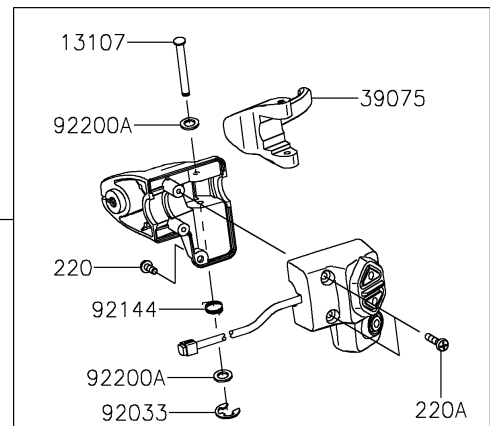

## 2019 Jet Ski® Ultra® 310R PARTS DIAGRAM

Handlebar

F3172

## 2019 Jet Ski® Ultra® 310R PARTS LIST

Handlebar

ITEM NAME	PART NUMBER	QUANTITY
BRACKET (Ref # 11056)	11056-2688	1
BOLT-SOCKET,8X40 (Ref # 120)	120R0840	1
SHAFT (Ref # 13107)	13107-3766	1
PLATE (Ref # 13272)	13272-1520	1
COVER,F.BLACK (Ref # 14092)	14092-1124-6Z	1
SCREW-PAN-CROS,5X14 (Ref # 220)	220R0514	1
SCREW-PAN-CROS,5X25 (Ref # 220A)	220R0525	1
SCREW-PAN-CROS,5X30 (Ref # 220B)	220R0530	1
SWITCH-ASSY,STOP&START (Ref # 27045)	27045-3767	1
HANDLE-COMP,F.BLACK (Ref # 39058)	39058-0036-6Z	1
LEVER-ASSY-THROTTLE (Ref # 39074)	39074-3729	1
LEVER-THROTTLE (Ref # 39075)	39075-3715	1
PAD-HANDLE (Ref # 39087)	39087-0012	1
WASHER-PLAIN,8MM (Ref # 411)	411S0800	1
HOLDER-HANDLE,OFF SET 5MM (Ref # 46012)	46012-0333	1
HOLDER-HANDLE (Ref # 46012A)	46012-0334	1
HOLDER-HANDLE (Ref # 46012B)	46012-0336	1
HOLDER-HANDLE (Ref # 46012C)	46012-0339	1
WASHER-SPRING,8MM (Ref # 461)	461S0800	1
BOLT,6X12 (Ref # 92002)	92002-3763	1
RING-SNAP (Ref # 92033)	92033-3723	1
CLAMP,SPEED,L=58 (Ref # 92037)	92037-1163	1
RIVET (Ref # 92039)	92039-3785	1
GROMMET (Ref # 92071)	92071-3716	1
BAND,TETHER SWITCH (Ref # 92072)	92072-3809	1
BAND,L=372.24 (Ref # 92072A)	92072-3883	1
SPRING (Ref # 92144)	92144-3749	1
BOLT,8X30 (Ref # 92151)	92151-3771	1
COLLAR,12.5X28X5 (Ref # 92152)	92152-1850	1

## 2019 Jet Ski® Ultra® 310R PARTS LIST

Handlebar

ITEM NAME	PART NUMBER	QUANTITY
DAMPER,SPEED CONTROL (Ref # 92160)	92160-1625	1
WASHER,10.5X24X1.5 (Ref # 92200)	92200-0154	1
WASHER (Ref # 92200A)	92200-3738	1
NUT,LOCK,10MM (Ref # 92210)	92210-3792	1