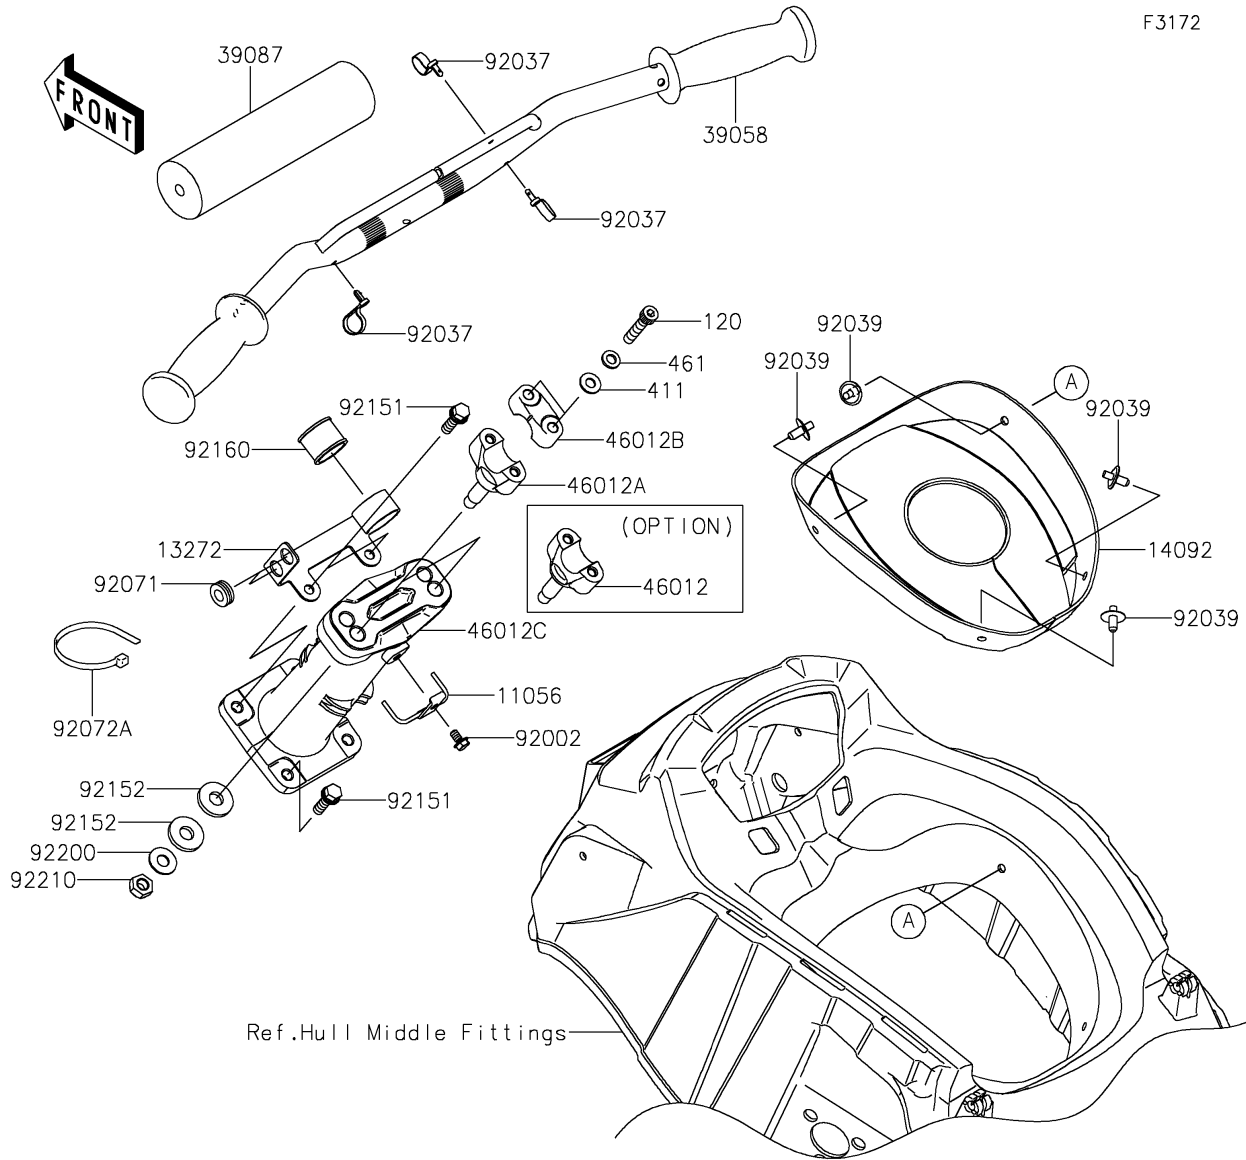

## 2019 Jet Ski® Ultra® 310R PARTS DIAGRAM

Handlebar

F3172

## 2019 Jet Ski® Ultra® 310R PARTS LIST

Handlebar

ITEM NAME	PART NUMBER	QUANTITY
BRACKET (Ref # 11056)	11056-2688	1
BOLT-SOCKET,8X40 (Ref # 120)	120R0840	1
SHAFT (Ref # 13107)	13107-3766	1
PLATE (Ref # 13272)	13272-1520	1
COVER,F.BLACK (Ref # 14092)	14092-1124-6Z	1
SCREW-PAN-CROS,5X14 (Ref # 220)	220R0514	1
SCREW-PAN-CROS,5X25 (Ref # 220A)	220R0525	1
SCREW-PAN-CROS,5X30 (Ref # 220B)	220R0530	1
SWITCH-ASSY,STOP&START (Ref # 27045)	27045-3767	1
HANDLE-COMP,F.BLACK (Ref # 39058)	39058-0036-6Z	1
LEVER-ASSY-THROTTLE (Ref # 39074)	39074-3729	1
LEVER-THROTTLE (Ref # 39075)	39075-3715	1
PAD-HANDLE (Ref # 39087)	39087-0012	1
WASHER-PLAIN,8MM (Ref # 411)	411S0800	1
HOLDER-HANDLE,OFF SET 5MM (Ref # 46012)	46012-0333	1
HOLDER-HANDLE (Ref # 46012A)	46012-0334	1
HOLDER-HANDLE (Ref # 46012B)	46012-0336	1
HOLDER-HANDLE (Ref # 46012C)	46012-0339	1
WASHER-SPRING,8MM (Ref # 461)	461S0800	1
BOLT,6X12 (Ref # 92002)	92002-3763	1
RING-SNAP (Ref # 92033)	92033-3723	1
CLAMP,SPEED,L=58 (Ref # 92037)	92037-1163	1
RIVET (Ref # 92039)	92039-3785	1
GROMMET (Ref # 92071)	92071-3716	1
BAND,TETHER SWITCH (Ref # 92072)	92072-3809	1
BAND,L=372.24 (Ref # 92072A)	92072-3883	1
SPRING (Ref # 92144)	92144-3749	1
BOLT,8X30 (Ref # 92151)	92151-3771	1
COLLAR,12.5X28X5 (Ref # 92152)	92152-1850	1

## 2019 Jet Ski® Ultra® 310R PARTS LIST

Handlebar

ITEM NAME	PART NUMBER	QUANTITY
DAMPER,SPEED CONTROL (Ref # 92160)	92160-1625	1
WASHER,10.5X24X1.5 (Ref # 92200)	92200-0154	1
WASHER (Ref # 92200A)	92200-3738	1
NUT,LOCK,10MM (Ref # 92210)	92210-3792	1