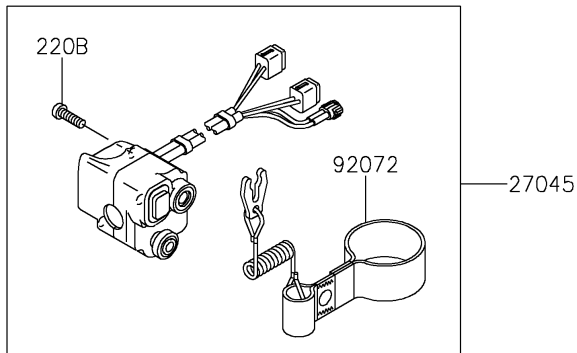

## 2019 Jet Ski® Ultra® 310R PARTS DIAGRAM

Handlebar

F3172

## 2019 Jet Ski® Ultra® 310R PARTS LIST

Handlebar

ITEM NAME	PART NUMBER	QUANTITY
BRACKET (Ref # 11056)	11056-2688	1
BOLT-SOCKET,8X40 (Ref # 120)	120R0840	1
SHAFT (Ref # 13107)	13107-3766	1
PLATE (Ref # 13272)	13272-1520	1
COVER,F.BLACK (Ref # 14092)	14092-1124-6Z	1
SCREW-PAN-CROS,5X14 (Ref # 220)	220R0514	1
SCREW-PAN-CROS,5X25 (Ref # 220A)	220R0525	1
SCREW-PAN-CROS,5X30 (Ref # 220B)	220R0530	1
SWITCH-ASSY,STOP&START (Ref # 27045)	27045-3767	1
HANDLE-COMP,F.BLACK (Ref # 39058)	39058-0036-6Z	1
LEVER-ASSY-THROTTLE (Ref # 39074)	39074-3729	1
LEVER-THROTTLE (Ref # 39075)	39075-3715	1
PAD-HANDLE (Ref # 39087)	39087-0012	1
WASHER-PLAIN,8MM (Ref # 411)	411S0800	1
HOLDER-HANDLE,OFF SET 5MM (Ref # 46012)	46012-0333	1
HOLDER-HANDLE (Ref # 46012A)	46012-0334	1
HOLDER-HANDLE (Ref # 46012B)	46012-0336	1
HOLDER-HANDLE (Ref # 46012C)	46012-0339	1
WASHER-SPRING,8MM (Ref # 461)	461S0800	1
BOLT,6X12 (Ref # 92002)	92002-3763	1
RING-SNAP (Ref # 92033)	92033-3723	1
CLAMP,SPEED,L=58 (Ref # 92037)	92037-1163	1
RIVET (Ref # 92039)	92039-3785	1
GROMMET (Ref # 92071)	92071-3716	1
BAND,TETHER SWITCH (Ref # 92072)	92072-3809	1
BAND,L=372.24 (Ref # 92072A)	92072-3883	1
SPRING (Ref # 92144)	92144-3749	1
BOLT,8X30 (Ref # 92151)	92151-3771	1
COLLAR,12.5X28X5 (Ref # 92152)	92152-1850	1

## 2019 Jet Ski® Ultra® 310R PARTS LIST

Handlebar

ITEM NAME	PART NUMBER	QUANTITY
DAMPER,SPEED CONTROL (Ref # 92160)	92160-1625	1
WASHER,10.5X24X1.5 (Ref # 92200)	92200-0154	1
WASHER (Ref # 92200A)	92200-3738	1
NUT,LOCK,10MM (Ref # 92210)	92210-3792	1