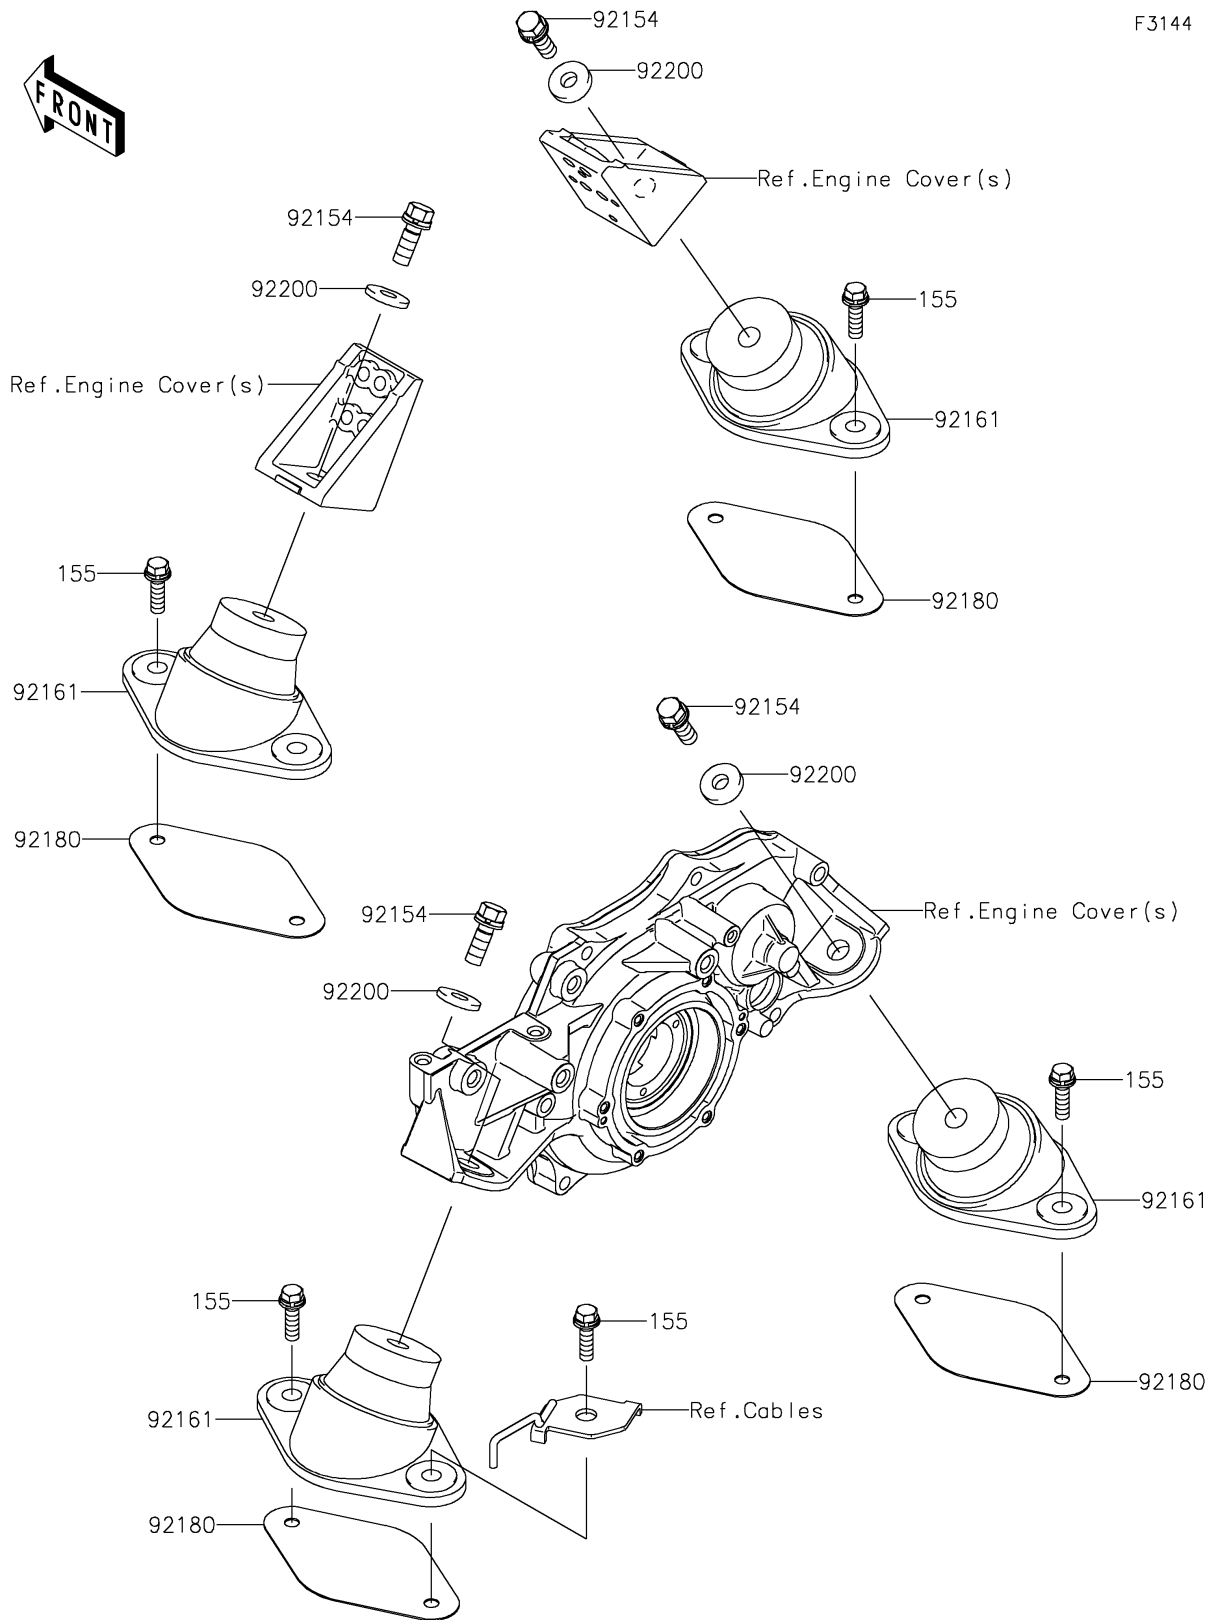

2019 Jet Ski® Ultra® 310R PARTS DIAGRAM

Engine Mount

F3144

2019 Jet Ski® Ultra® 310R PARTS LIST

Engine Mount

ITEM NAME	PART NUMBER	QUANTITY
BOLT-WSP-SMALL,8X30 (Ref # 155)	155R0830	1
BOLT,WSP,10X30 (Ref # 92154)	92154-3715	1
DAMPER,ENGINE MOUNT (Ref # 92161)	92161-3789	1
SHIM,T=1.0 (Ref # 92180)	92180-3716	1
WASHER,10.5X26X4 (Ref # 92200)	92200-3798	1