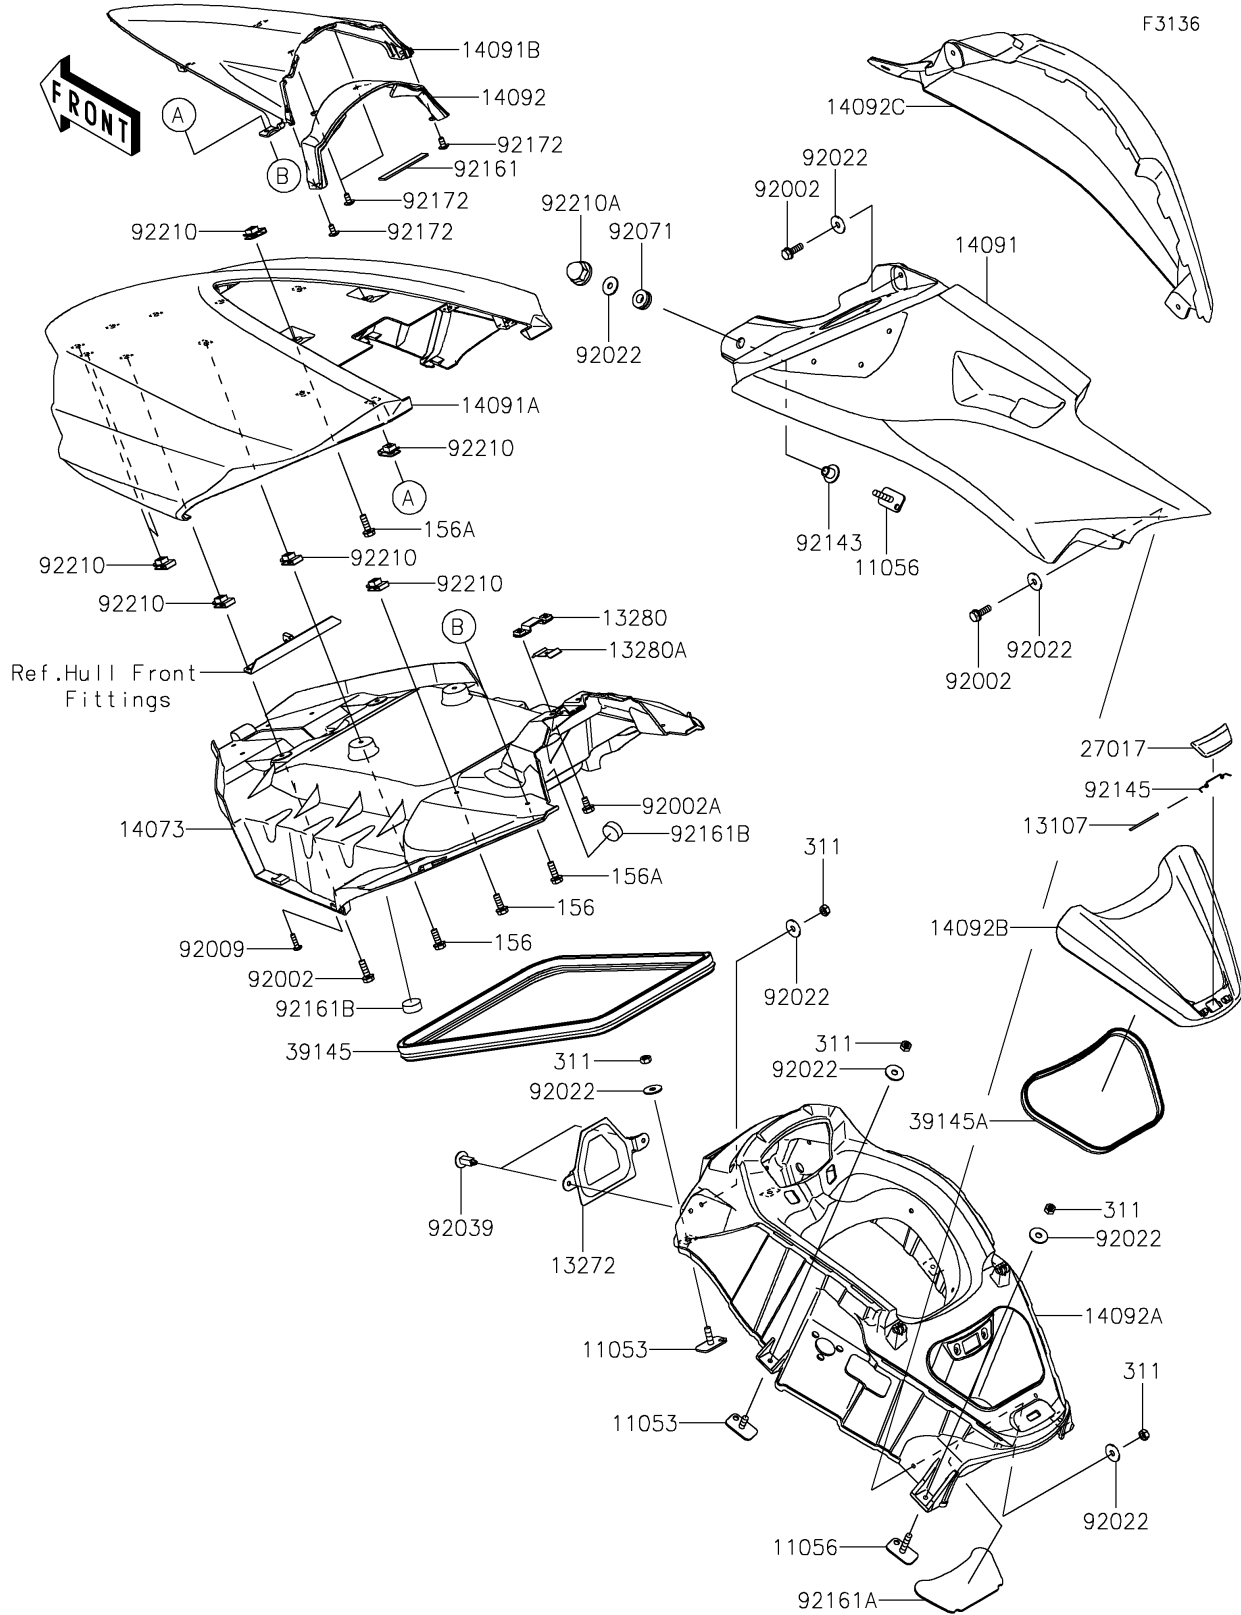

2019 Jet Ski® Ultra® 310R PARTS DIAGRAM

Hull Middle Fittings

2019 Jet Ski® Ultra® 310R PARTS LIST

Hull Middle Fittings

ITEM NAME	PART NUMBER	QUANTITY
BRACKET (Ref # 11053)	11053-3776	1
BRACKET (Ref # 11056)	11056-3724	1
SHAFT (Ref # 13107)	13107-3790	1
PLATE,INTAKE COVER (Ref # 13272)	13272-1221	1
HOLDER,ROD (Ref # 13280)	13280-3749	1
HOLDER,ROD (Ref # 13280A)	13280-3751	1
DUCT,HATCH,INNER (Ref # 14073)	14073-3837	1
COVER,SIDE,LH,GREEN/EBONY (Ref # 14091)	14091-3780-774	1
COVER,FR HATCH,GREEN/EBONY (Ref # 14091A)	14091-3824-774	1
COVER,METER,FR (Ref # 14091B)	14091-3825	1
COVER,METER,RR,EBONY (Ref # 14092)	14092-0776-H8	1
COVER,HANDLE,F.BLACK (Ref # 14092A)	14092-1123-6Z	1
COVER,CENTER STORAGE,L.GREEN (Ref # 14092B)	14092-3701-777	1
COVER,SIDE,RH,GREEN/EBONY (Ref # 14092C)	14092-3708-774	1
BOLT-WP,6X18 (Ref # 156)	156R0618	1
BOLT-WP,6X20 (Ref # 156A)	156R0620	1
LOCK,CENTER STORAGE (Ref # 27017)	27017-3726	1
NUT-HEX,6MM (Ref # 311)	311R0600	1
TRIM-SEAL (Ref # 39145)	39145-3793	1
TRIM-SEAL,L=720 (Ref # 39145A)	39145-3802	1
BOLT,6X20 (Ref # 92002)	92002-3755	1
BOLT,6X12 (Ref # 92002A)	92002-3763	1
SCREW,TAPPING,4X16 (Ref # 92009)	92009-3849	1
WASHER,6.5X20X1.5 (Ref # 92022)	92022-3710	1
RIVET (Ref # 92039)	92039-3788	1
GROMMET (Ref # 92071)	92071-3716	1
COLLAR (Ref # 92143)	92143-3750	1
SPRING (Ref # 92145)	92145-3729	1
DAMPER,16X100X3.18 (Ref # 92161)	92161-0968	1

2019 Jet Ski® Ultra® 310R PARTS LIST

Hull Middle Fittings

ITEM NAME	PART NUMBER	QUANTITY
DAMPER,CENTER STORAGE (Ref # 92161A)	92161-3773	1
DAMPER (Ref # 92161B)	92161-3790	1
SCREW,5X12 (Ref # 92172)	92172-3714	1
NUT,6MM (Ref # 92210)	92210-3768	1
NUT,CAP,6MM (Ref # 92210A)	92210-3785	1