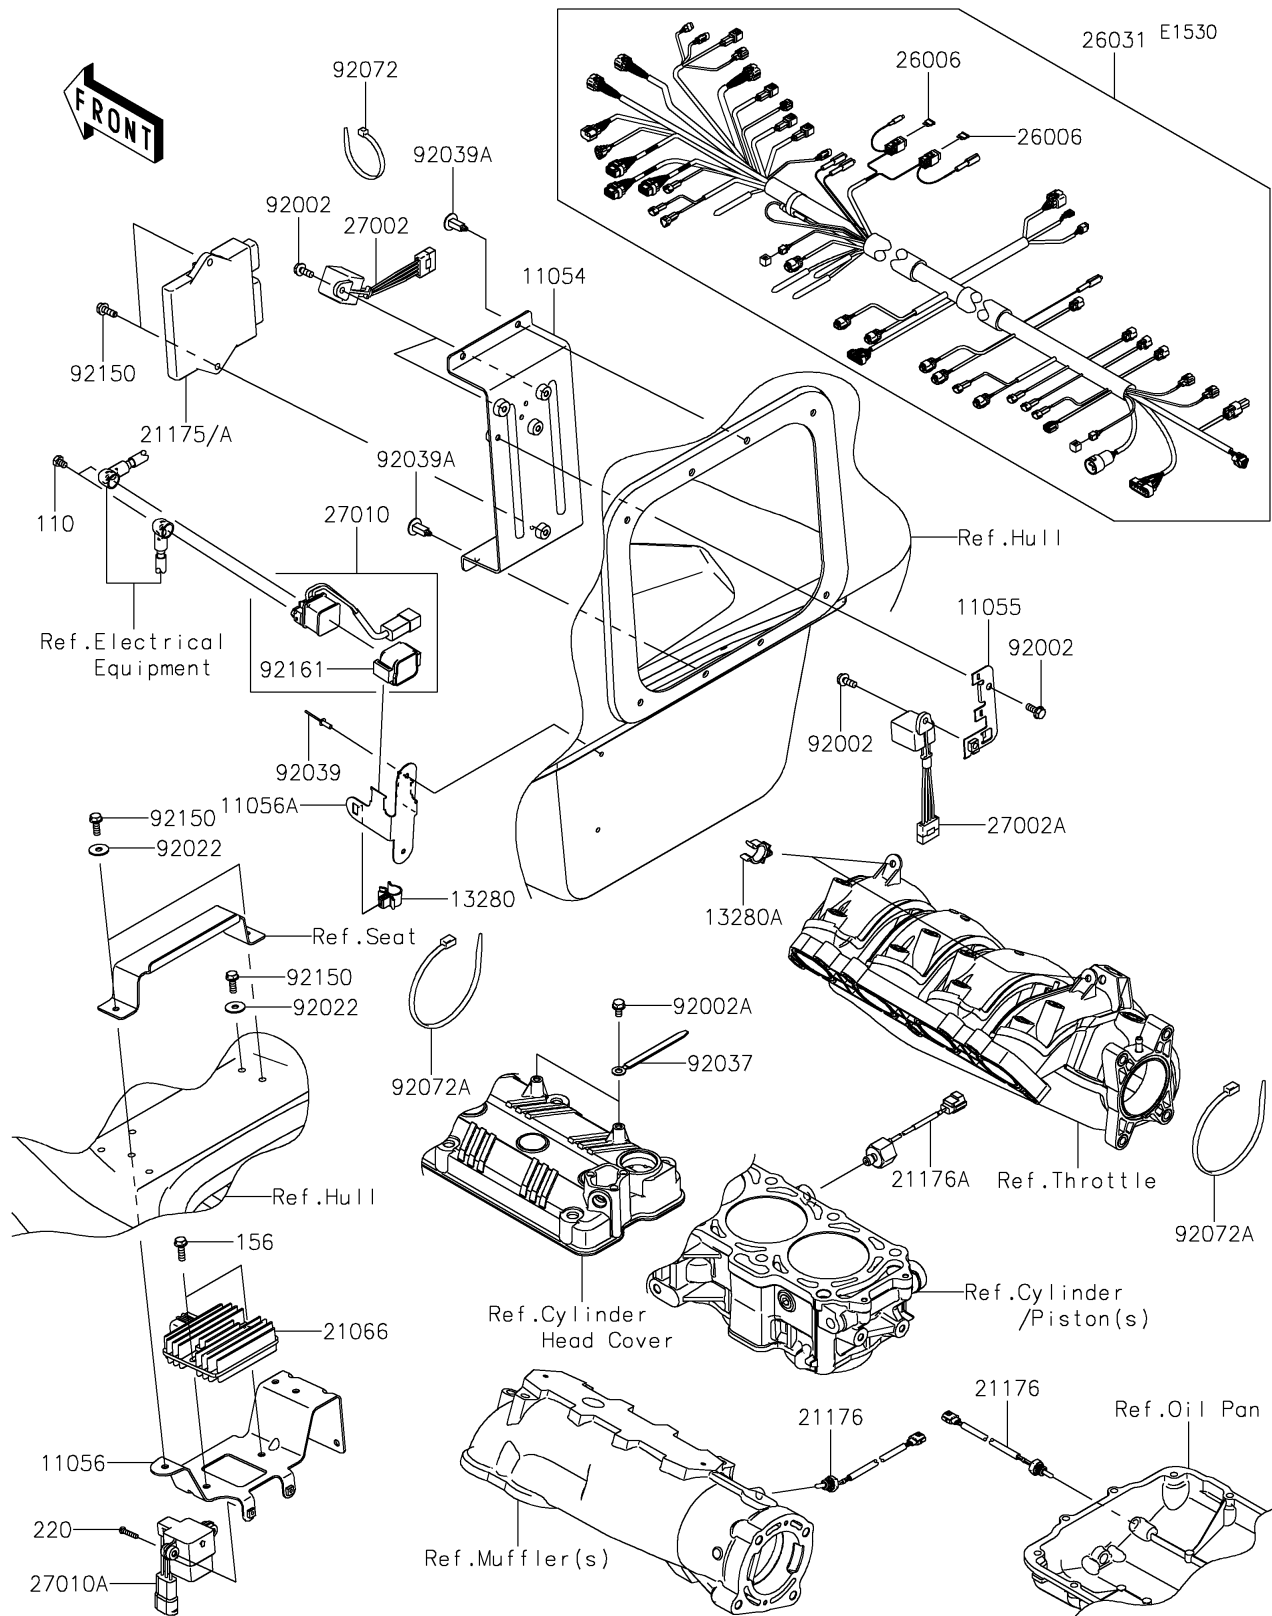

## 2019 Jet Ski® Ultra® 310R PARTS DIAGRAM

Fuel Injection

## 2019 Jet Ski® Ultra® 310R PARTS LIST

Fuel Injection

ITEM NAME	PART NUMBER	QUANTITY
BOLT,6X8 (Ref # 110)	110R0608	1
BRACKET,ECU&RELAY (Ref # 11054)	11054-3743	1
BRACKET,FUSE (Ref # 11055)	11055-3713	1
BRACKET,REGULATOR&VDS (Ref # 11056)	11056-3702	1
BRACKET,SWITCH (Ref # 11056A)	11056-3855	1
HOLDER (Ref # 13280)	13280-0789	1
HOLDER,HARNESS (Ref # 13280A)	13280-3760	1
BOLT-WP,6X20 (Ref # 156)	156R0620	1
REGULATOR-VOLTAGE (Ref # 21066)	21066-3718	1
CONTROL UNIT-ELECTRONIC (Ref # 21175)	21175-0954	1
SENSOR,TEMP (Ref # 21176)	21176-0741	1
SENSOR,KNOCK (Ref # 21176A)	21176-0770	1
SCREW-PAN-CROS,4X20 (Ref # 220)	220R0420	1
FUSE,MINI BLADE,20A,YELLOW (Ref # 26006)	26006-3704	1
HARNESS,MAIN (Ref # 26031)	26031-1698	1
RELAY-ASSY (Ref # 27002)	27002-3703	1
RELAY-ASSY (Ref # 27002A)	27002-3704	1
SWITCH (Ref # 27010)	27010-0710	1
SWITCH,VDS (Ref # 27010A)	27010-3785	1
BOLT,6X16 (Ref # 92002)	92002-3728	1
BOLT,6X12 (Ref # 92002A)	92002-3763	1
WASHER,6.5X20X1.5 (Ref # 92022)	92022-3710	1
CLAMP,L=100 (Ref # 92037)	92037-3736	1
RIVET (Ref # 92039)	92039-3714	1
RIVET (Ref # 92039A)	92039-3788	1
BAND,L=188.85 (Ref # 92072)	92072-0105	1
BAND,L=372.24 (Ref # 92072A)	92072-3883	1
BOLT,6X18 (Ref # 92150)	92150-3729	1
DAMPER,SWITCH (Ref # 92161)	92161-1625	1