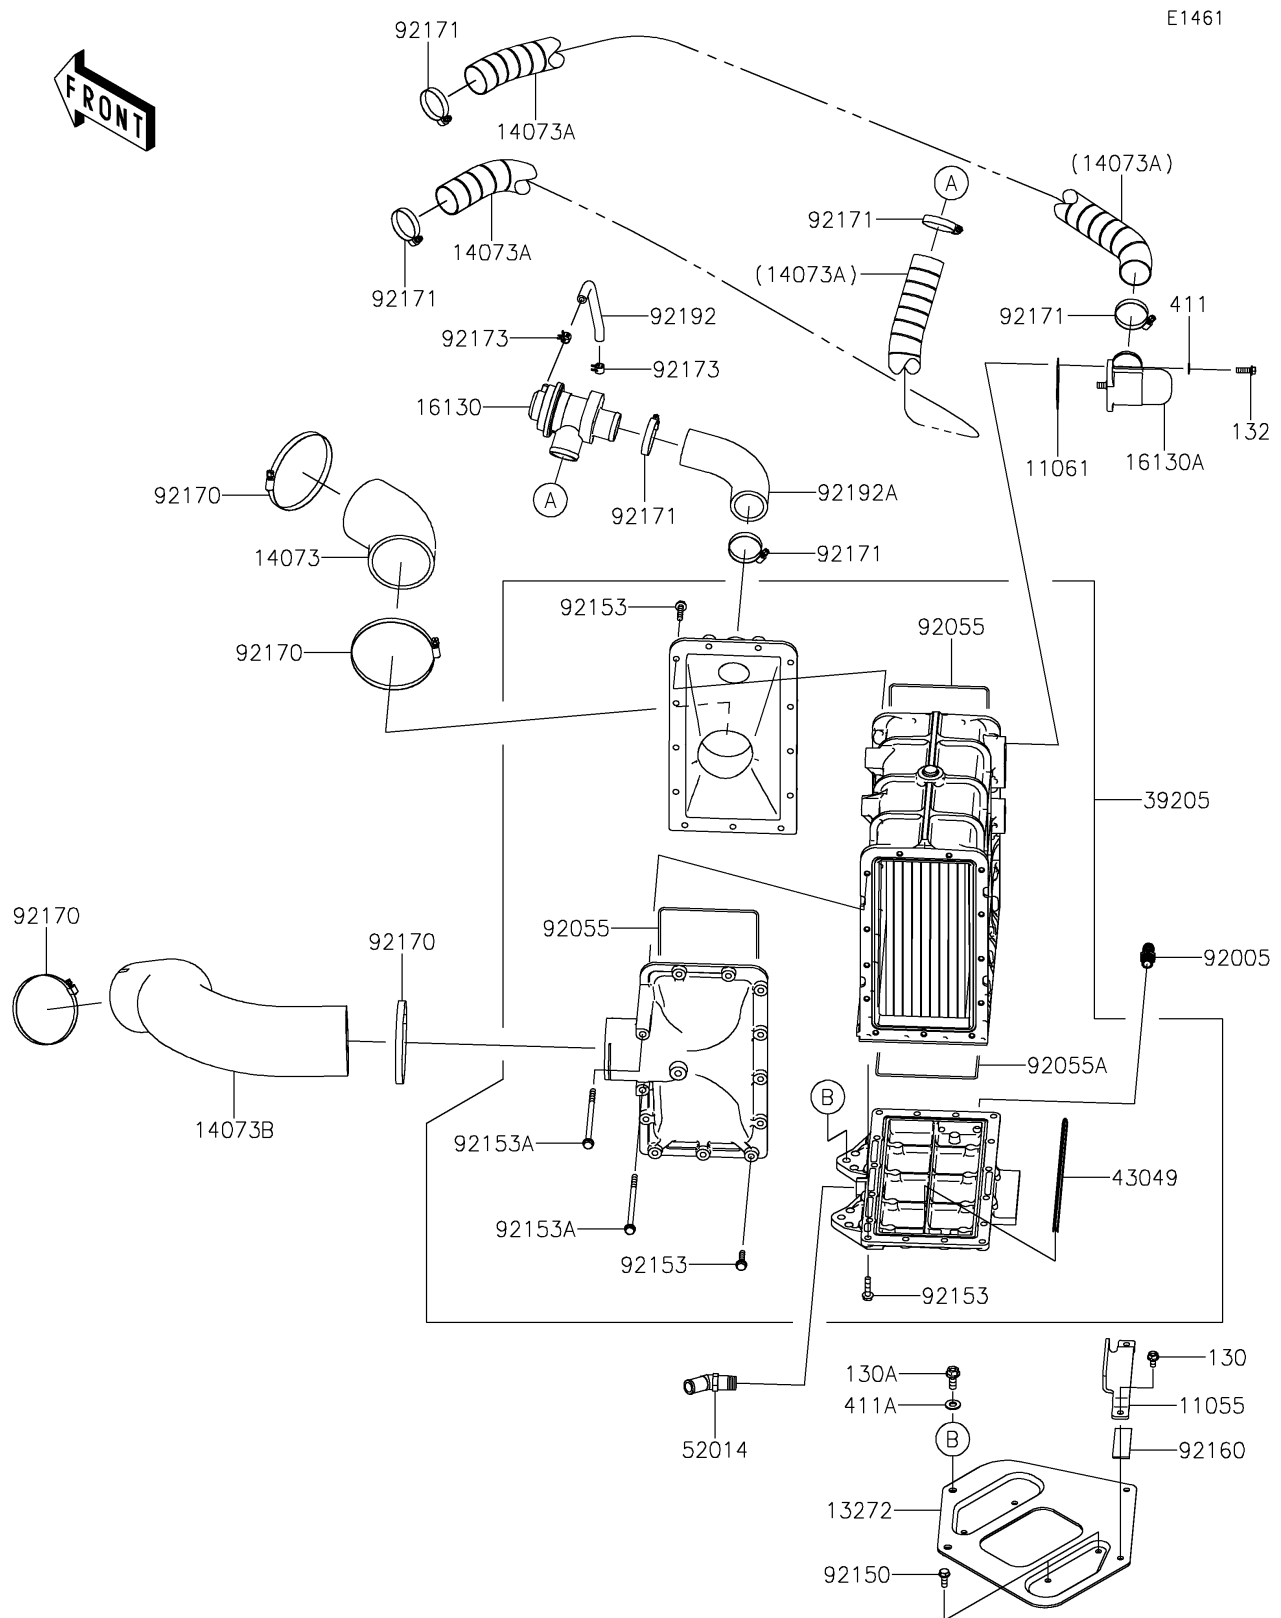

2019 Jet Ski® Ultra® 310R PARTS DIAGRAM

Inter Cooler

2019 Jet Ski® Ultra® 310R PARTS LIST

Inter Cooler

ITEM NAME	PART NUMBER	QUANTITY
BRACKET (Ref # 11055)	11055-3714	1
GASKET (Ref # 11061)	11061-3765	1
BOLT-FLANGED,6X12 (Ref # 130)	130CD0612	1
BOLT-FLANGED,8X20 (Ref # 130A)	130CD0820	1
BOLT-FLANGED-SMALL,6X18 (Ref # 132)	132BC0618	1
PLATE (Ref # 13272)	13272-3721	1
DUCT,I/C-TH. (Ref # 14073)	14073-3823	1
DUCT,BYPASS VALVE-A/C (Ref # 14073A)	14073-3834	1
DUCT,S/C-I/C (Ref # 14073B)	14073-3839	1
VALVE-ASSY-RELIEF,AIR BYPASS (Ref # 16130)	16130-3703	1
VALVE-ASSY-RELIEF,BLOW OFF (Ref # 16130A)	16130-3707	1
HEAT EXCHANGER,INTER COOLER (Ref # 39205)	39205-3702	1
WASHER-PLAIN,6MM (Ref # 411)	411S0600	1
WASHER-PLAIN,8MM (Ref # 411A)	411S0800	1
PACKING (Ref # 43049)	43049-3719	1
ELBOW (Ref # 52014)	52014-3714	1
FITTING (Ref # 92005)	92005-3714	1
RING-O (Ref # 92055)	92055-3779	1
RING-O (Ref # 92055A)	92055-3780	1
BOLT,6X18 (Ref # 92150)	92150-3729	1
BOLT,FLANGED,6X25 (Ref # 92153)	92153-3750	1
BOLT,FLANGED,6X110 (Ref # 92153A)	92153-3751	1
DAMPER (Ref # 92160)	92160-1075	1
CLAMP (Ref # 92170)	92170-3764	1
CLAMP (Ref # 92171)	92171-3725	1
CLAMP (Ref # 92173)	92173-1038	1
TUBE,5.8X10.8X140 (Ref # 92192)	92192-1512	1
TUBE,I/C-ABV (Ref # 92192A)	92192-3784	1