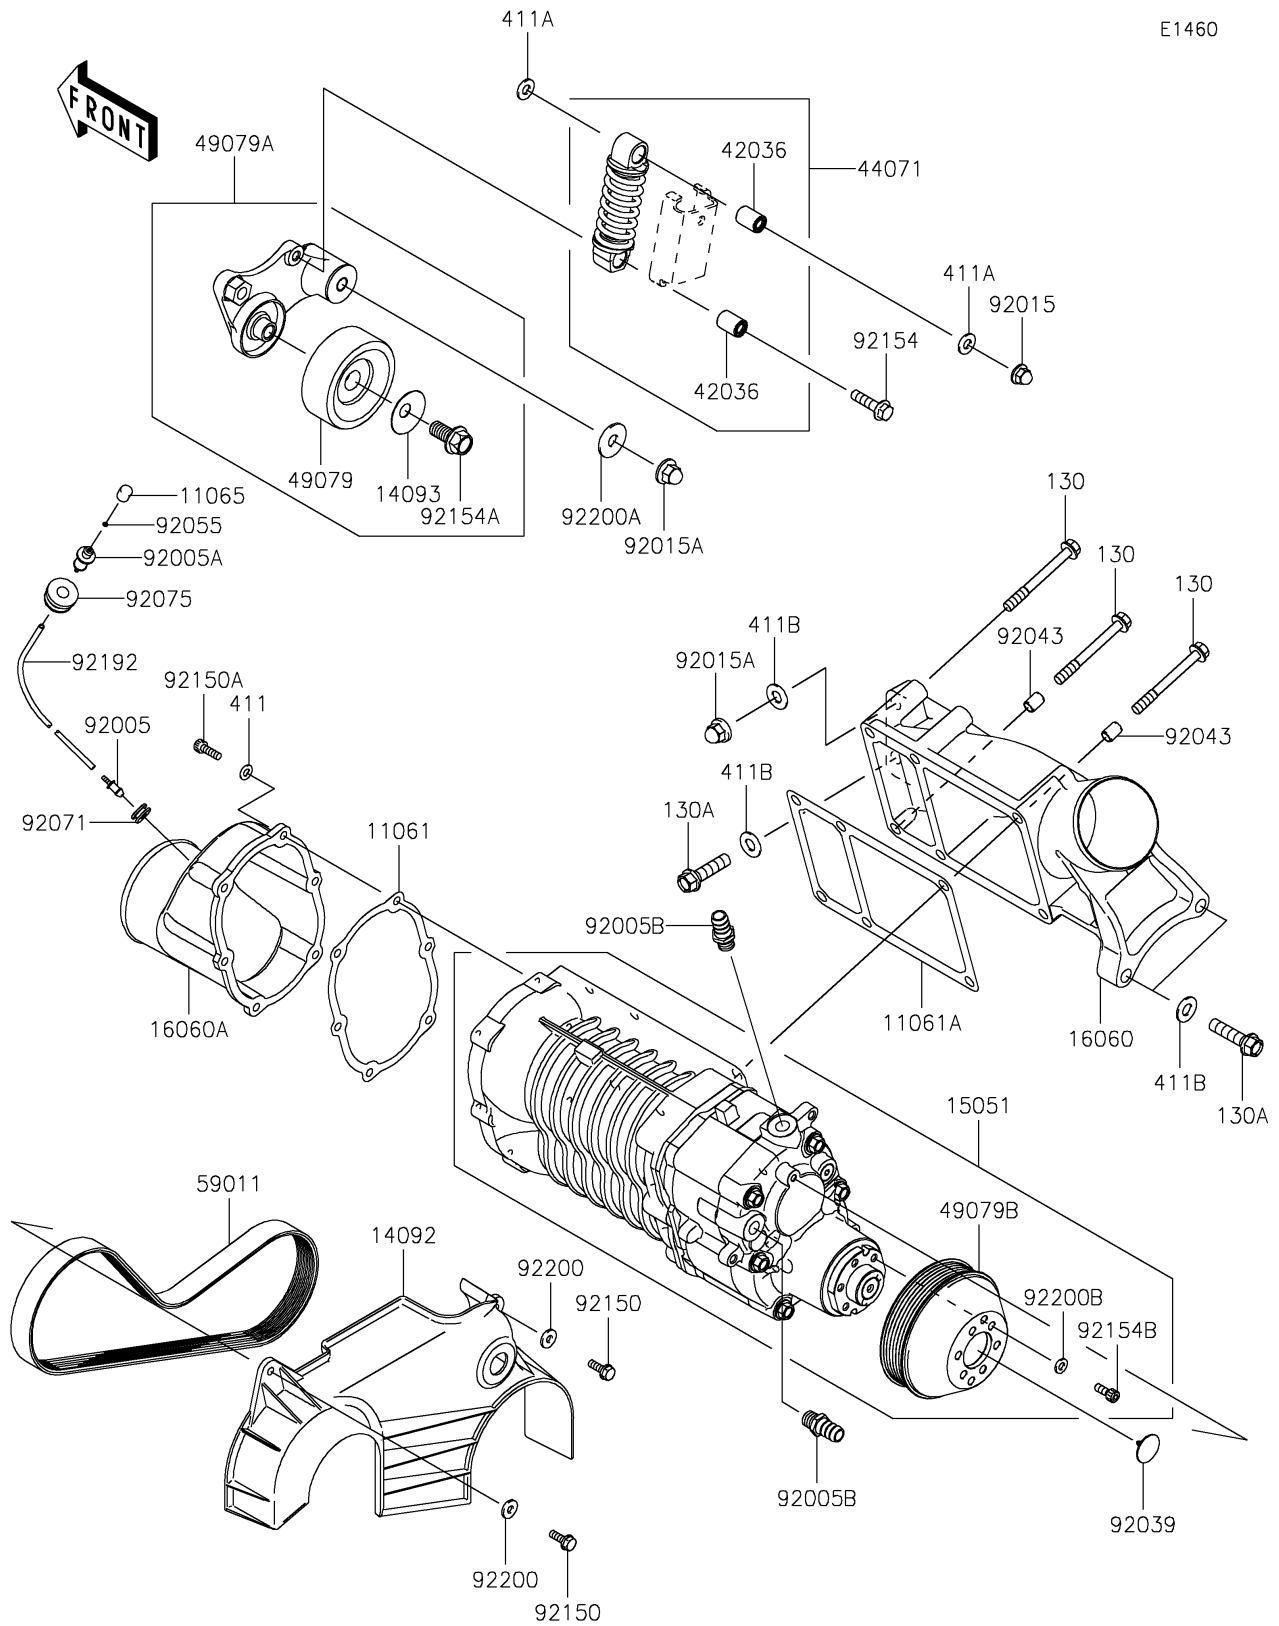

2019 Jet Ski® Ultra® 310R PARTS DIAGRAM

Super Charger

E1460

2019 Jet Ski® Ultra® 310R PARTS LIST

Super Charger

ITEM NAME	PART NUMBER	QUANTITY
GASKET,COMPRESSOR INLET (Ref # 11061)	11061-0760	1
GASKET,COMPRESSOR OUT (Ref # 11061A)	11061-3763	1
CAP (Ref # 11065)	11065-0156	1
BOLT-FLANGED,8X75 (Ref # 130)	130CD0875	1
BOLT-FLANGED,10X40 (Ref # 130A)	130CD1040	1
COVER,BELT (Ref # 14092)	14092-0838	1
COVER (Ref # 14093)	14093-0222	1
COMPRESSOR-AIR,SUPER CHARGER (Ref # 15051)	15051-3704	1
PIPE-INTAKE,COMPRESSOR OUT (Ref # 16060)	16060-0028	1
PIPE-INTAKE,COMPRESSOR INLET (Ref # 16060A)	16060-0738	1
WASHER-PLAIN,6MM (Ref # 411)	411S0600	1
WASHER-PLAIN,8MM (Ref # 411A)	411S0800	1
WASHER-PLAIN,10MM (Ref # 411B)	411S1000	1
SLEEVE (Ref # 42036)	42036-0713	1
DAMPER-ASSY (Ref # 44071)	44071-0776	1
PULLEY-BELT (Ref # 49079)	49079-0025	1
PULLEY-BELT (Ref # 49079A)	49079-0028	1
PULLEY-BELT (Ref # 49079B)	49079-3704	1
BELT,6PK845 (Ref # 59011)	59011-0032	1
FITTING (Ref # 92005)	92005-0722	1
FITTING (Ref # 92005A)	92005-0723	1
FITTING (Ref # 92005B)	92005-3714	1
NUT,CAP,8MM (Ref # 92015)	92015-1371	1
NUT,10MM (Ref # 92015A)	92015-1649	1
RIVET (Ref # 92039)	92039-3795	1
PIN,8.2X10.5X14 (Ref # 92043)	92043-3764	1
RING-O,2X1 (Ref # 92055)	92055-0718	1
GROMMET (Ref # 92071)	92071-3733	1
DAMPER,FUEL TANK (Ref # 92075)	92075-1424	1

2019 Jet Ski® Ultra® 310R PARTS LIST

Super Charger

ITEM NAME	PART NUMBER	QUANTITY
BOLT,6X18 (Ref # 92150)	92150-3729	1
BOLT,SOCKET,6X18 (Ref # 92150A)	92150-3775	1
BOLT (Ref # 92154)	92154-0865	1
BOLT (Ref # 92154A)	92154-1626	1
BOLT,SOCKET,6X16 (Ref # 92154B)	92154-3714	1
TUBE,3X4X600 (Ref # 92192)	92192-1004	1
WASHER,6.5X16X2.0 (Ref # 92200)	92200-1543	1
WASHER (Ref # 92200A)	92200-3762	1
WASHER,6.5X13X1.5 (Ref # 92200B)	92200-3814	1