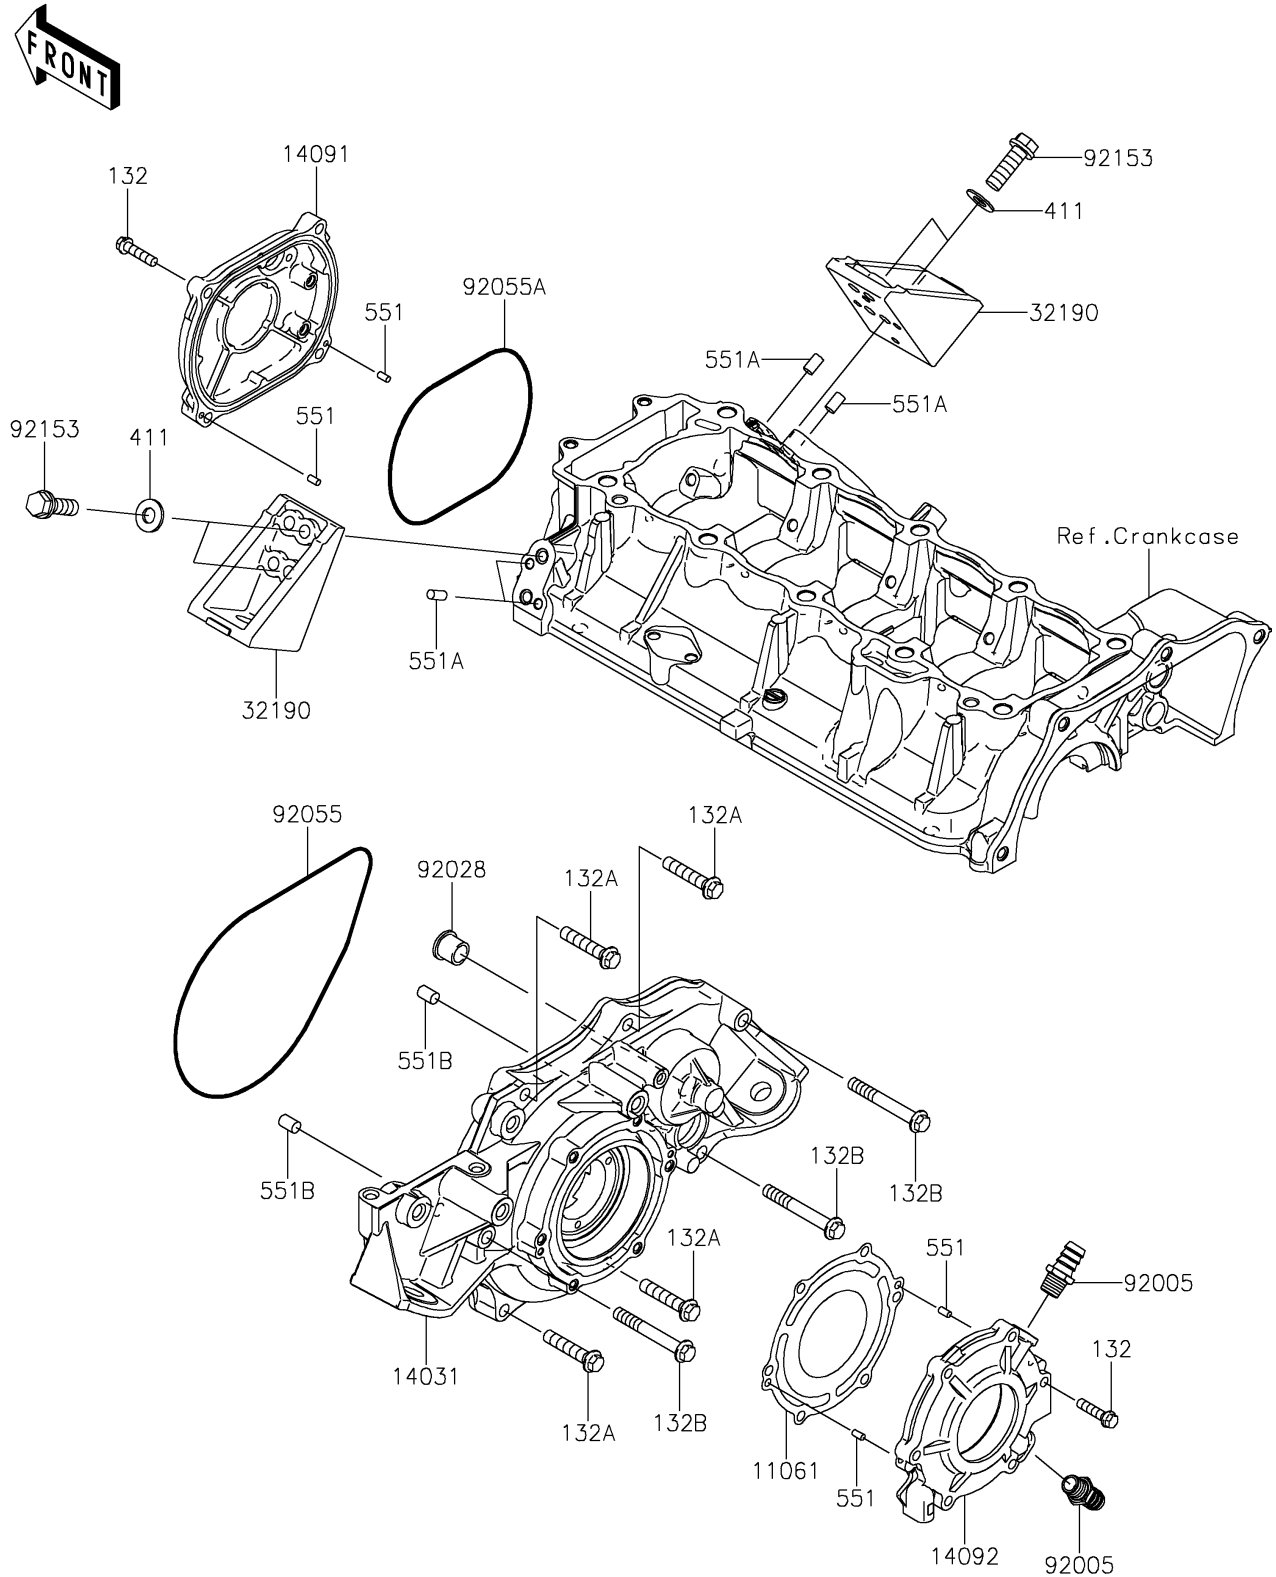

## 2019 Jet Ski® Ultra® 310R PARTS DIAGRAM

Engine Cover(s)

E1431

## 2019 Jet Ski® Ultra® 310R PARTS LIST

Engine Cover(s)

ITEM NAME	PART NUMBER	QUANTITY
GASKET,OUTPUT COVER (Ref # 11061)	11061-0812	1
BOLT-FLANGED-SMALL,6X25 (Ref # 132)	132BD0625	1
BOLT-FLANGED-SMALL,8X40 (Ref # 132A)	132BD0840	1
BOLT-FLANGED-SMALL,8X60 (Ref # 132B)	132BD0860	1
COVER-GENERATOR (Ref # 14031)	14031-3738	1
COVER,PULS (Ref # 14091)	14091-3763	1
COVER,OUTPUT (Ref # 14092)	14092-1048	1
BRACKET-ENGINE (Ref # 32190)	32190-3703	1
WASHER-PLAIN,8MM (Ref # 411)	411S0800	1
PIN-DOWEL (Ref # 551)	551R0408	1
PIN-DOWEL (Ref # 551A)	551R0612	1
PIN-DOWEL (Ref # 551B)	551R0812	1
FITTING (Ref # 92005)	92005-3714	1
BUSHING (Ref # 92028)	92028-3718	1
RING-O,196X3 (Ref # 92055)	92055-3761	1
RING-O,120X3 (Ref # 92055A)	92055-3762	1
BOLT,FLANGED,8X30 (Ref # 92153)	92153-3722	1