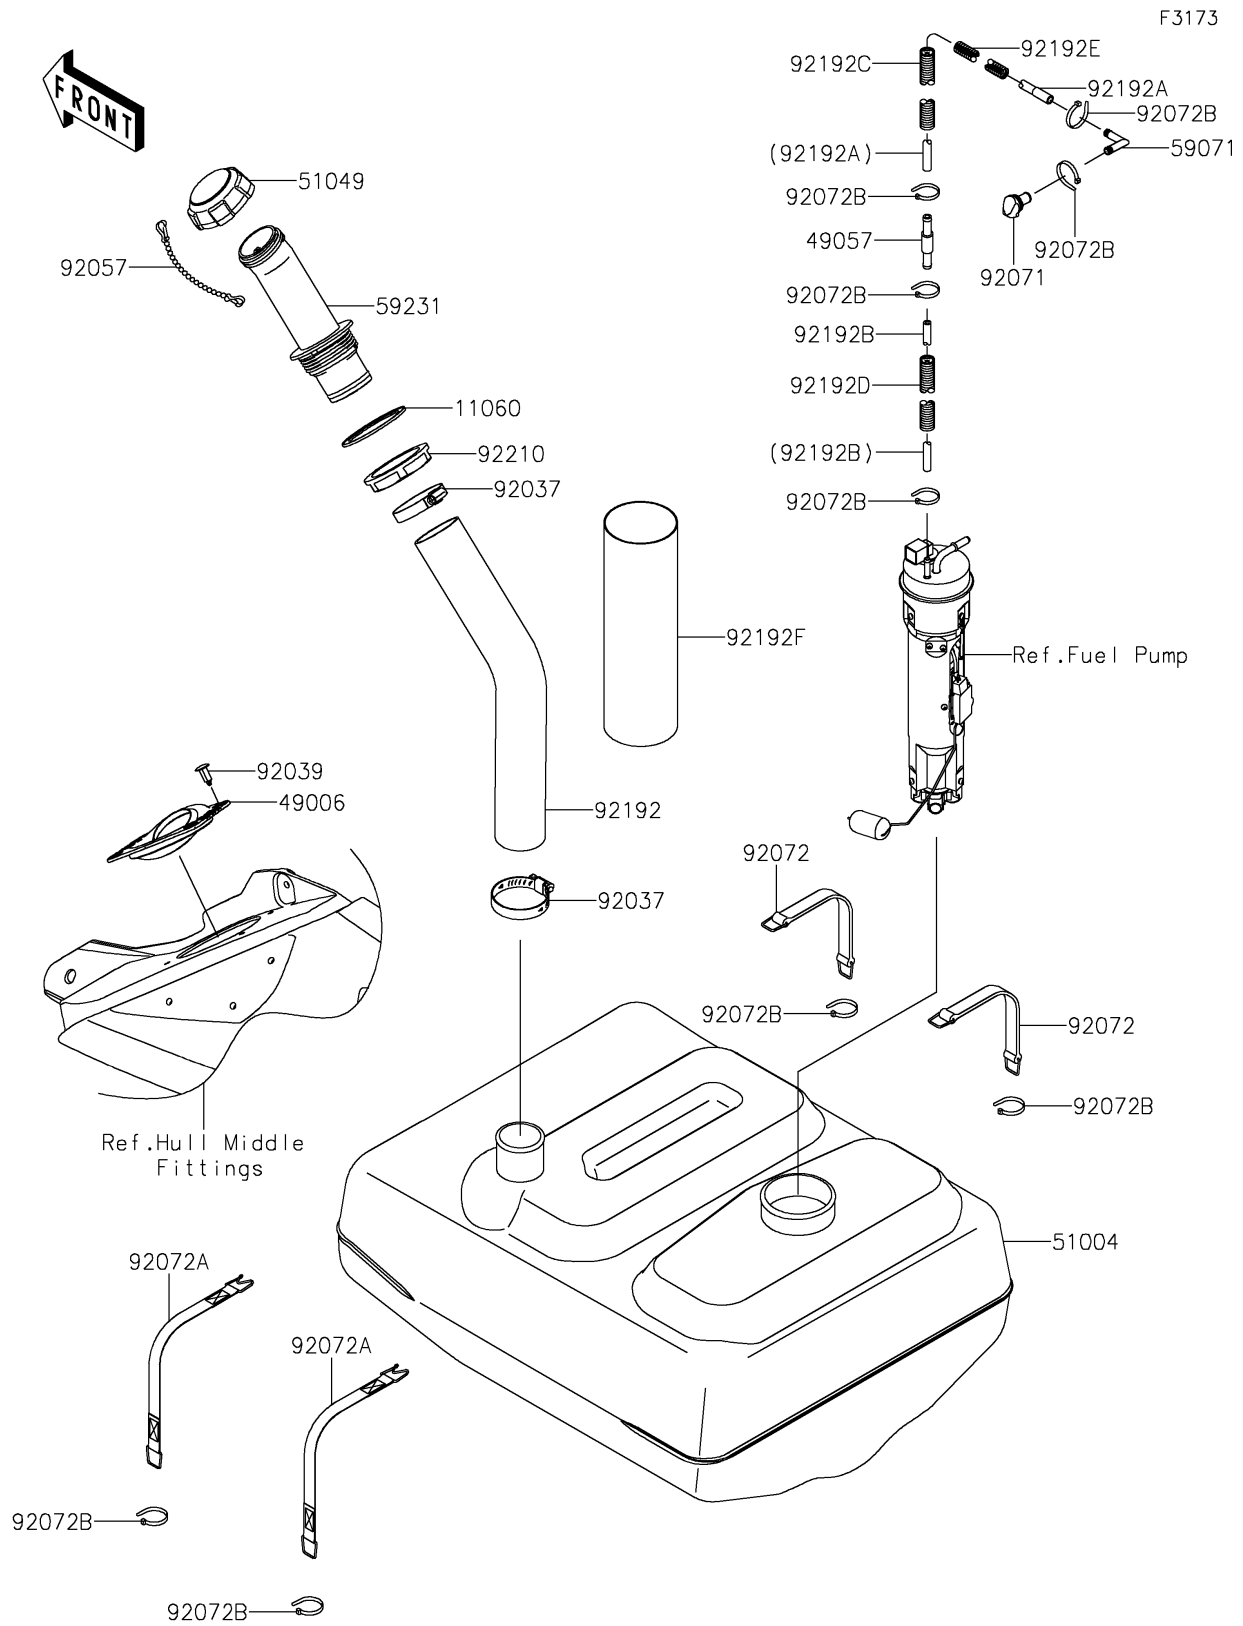

2019 Jet Ski® Ultra® 310X PARTS DIAGRAM

Fuel Tank

2019 Jet Ski® Ultra® 310X PARTS LIST

Fuel Tank

ITEM NAME	PART NUMBER	QUANTITY
GASKET,FUEL-FILLER (Ref # 11060)	11060-3780	1
BOOT (Ref # 49006)	49006-3719	1
VALVE-RELIEF (Ref # 49057)	49057-0002	1
TANK-FUEL (Ref # 51004)	51004-0710	1
CAP-TANK,FUEL (Ref # 51049)	51049-0713	1
JOINT (Ref # 59071)	59071-3736	1
FILLER,FUEL TANK (Ref # 59231)	59231-3727	1
CLAMP (Ref # 92037)	92037-3738	1
RIVET (Ref # 92039)	92039-3788	1
CHAIN,COVER,L=100 (Ref # 92057)	92057-3704	1
GROMMET (Ref # 92071)	92071-3841	1
BAND (Ref # 92072)	92072-3845	1
BAND (Ref # 92072A)	92072-3847	1
BAND,L=100.08 (Ref # 92072B)	92072-3882	1
TUBE,FUEL TANK-FILLER (Ref # 92192)	92192-1044	1
TUBE,5.8X10.8X1000 (Ref # 92192A)	92192-1515	1
TUBE,5.8X11X100 (Ref # 92192B)	92192-1795	1
TUBE,CORRUGATED,15.3X20.6X650 (Ref # 92192C)	92192-3748	1
TUBE,CORRUGATED,L=120 (Ref # 92192D)	92192-3749	1
TUBE,CORRUGATED,L=350 (Ref # 92192E)	92192-3788	1
TUBE,86X89X300 (Ref # 92192F)	92192-3822	1
NUT,FUEL FILLER (Ref # 92210)	92210-3802	1