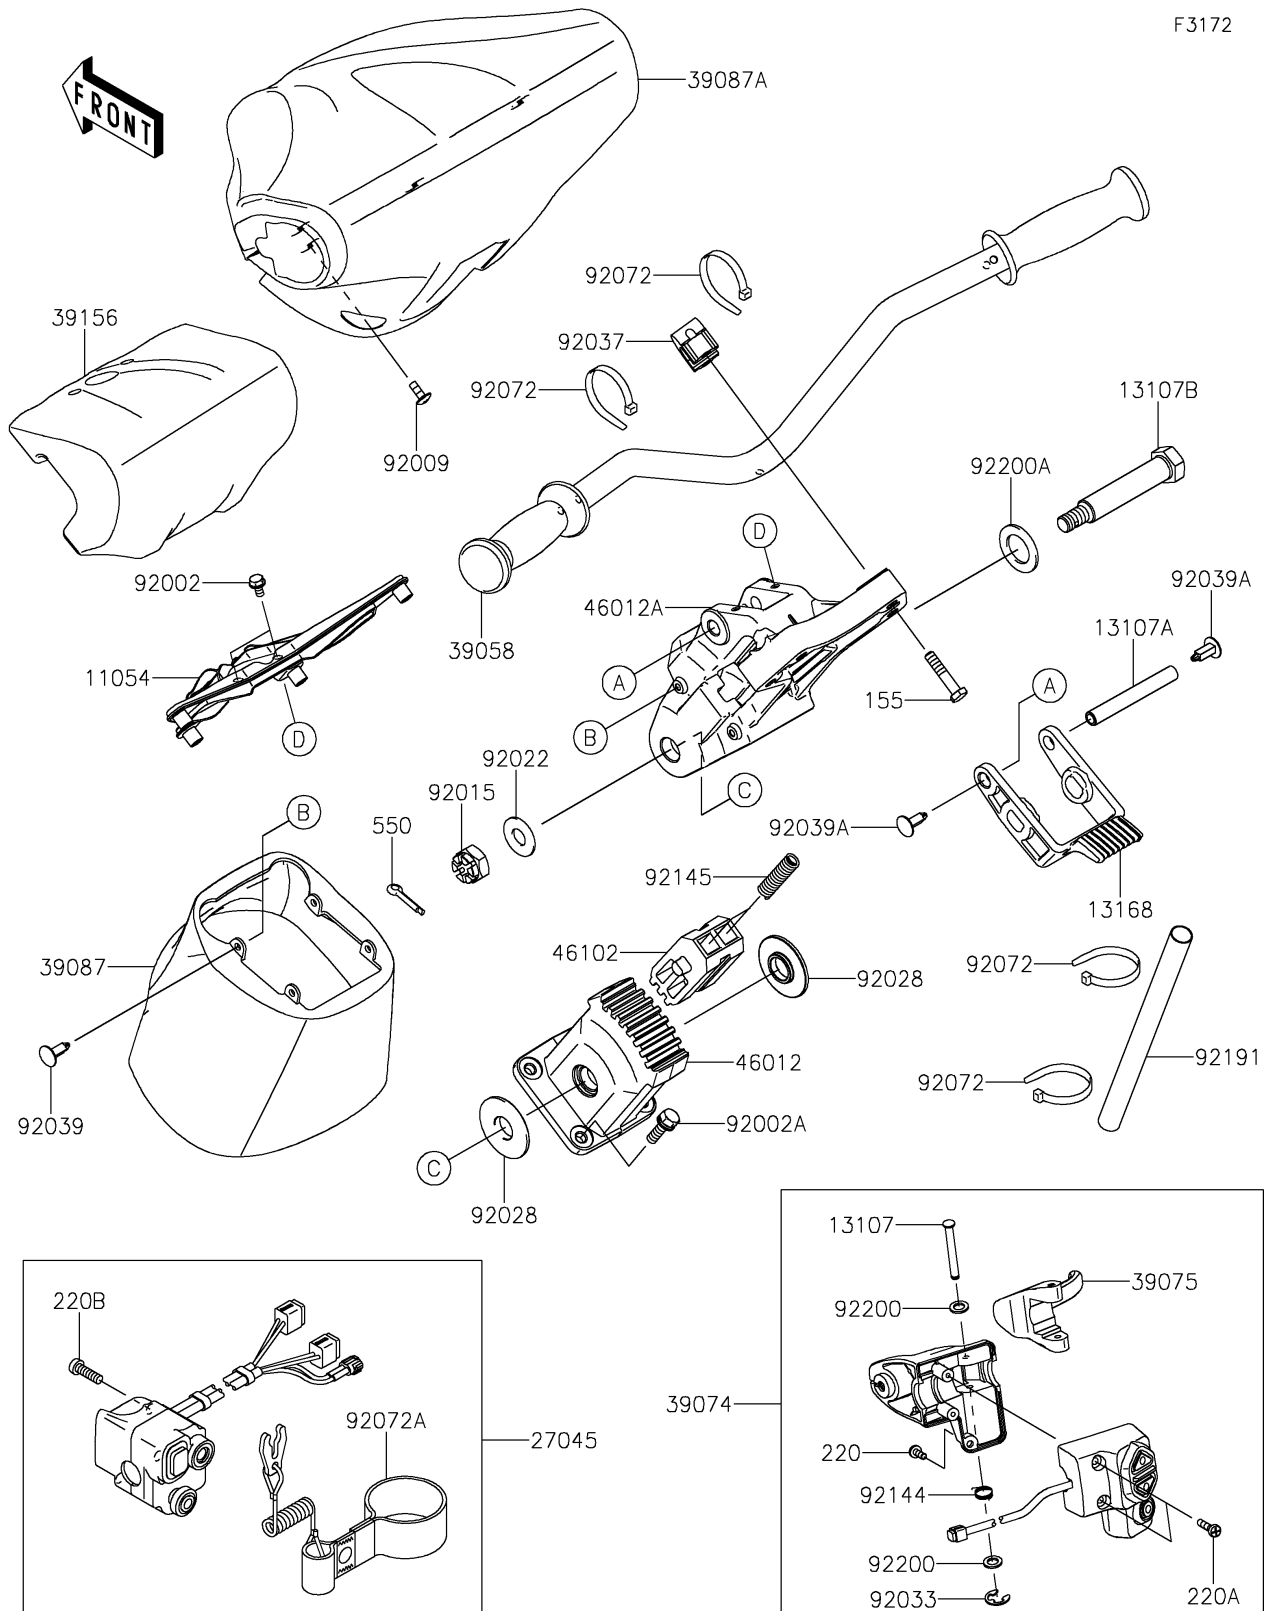

2019 Jet Ski® Ultra® 310X PARTS DIAGRAM

Handlebar

F3172

2019 Jet Ski® Ultra® 310X PARTS LIST

Handlebar

ITEM NAME	PART NUMBER	QUANTITY
BRACKET,HANDLE PAD (Ref # 11054)	11054-3710	1
SHAFT (Ref # 13107)	13107-3766	1
SHAFT (Ref # 13107A)	13107-3795	1
SHAFT,HANDLE HOLDER PIVOT (Ref # 13107B)	13107-3803	1
LEVER (Ref # 13168)	13168-3754	1
BOLT-WSP-SMALL,8X50 (Ref # 155)	155R0850	1
SCREW-PAN-CROS,5X14 (Ref # 220)	220R0514	1
SCREW-PAN-CROS,5X25 (Ref # 220A)	220R0525	1
SCREW-PAN-CROS,5X30 (Ref # 220B)	220R0530	1
SWITCH-ASSY,STOP&START (Ref # 27045)	27045-3767	1
HANDLE-COMP,F.BLACK (Ref # 39058)	39058-0022-6Z	1
LEVER-ASSY-THROTTLE (Ref # 39074)	39074-3729	1
LEVER-THROTTLE (Ref # 39075)	39075-3715	1
PAD-HANDLE,F.BLACK (Ref # 39087)	39087-0007-6Z	1
PAD-HANDLE,F.BLACK (Ref # 39087A)	39087-3735-6Z	1
PAD (Ref # 39156)	39156-1752	1
HOLDER-HANDLE,LWR (Ref # 46012)	46012-3730	1
HOLDER-HANDLE,UPP (Ref # 46012A)	46012-3733	1
ROD,HANDLE POSITION (Ref # 46102)	46102-3733	1
PIN-COTTER,3X35 (Ref # 550)	550S3035	1
BOLT,6X12 (Ref # 92002)	92002-3763	1
BOLT,8X25 (Ref # 92002A)	92002-3774	1
SCREW,6X20 (Ref # 92009)	92009-3781	1
NUT,CASTLE,14MM (Ref # 92015)	92015-3805	1
WASHER,15X34X2.0 (Ref # 92022)	92022-3738	1
BUSHING (Ref # 92028)	92028-3743	1
RING-SNAP (Ref # 92033)	92033-3723	1
CLAMP,HANDLEBAR (Ref # 92037)	92037-503	1
RIVET (Ref # 92039)	92039-3787	1

2019 Jet Ski® Ultra® 310X PARTS LIST

Handlebar

ITEM NAME	PART NUMBER	QUANTITY
RIVET (Ref # 92039A)	92039-3788	1
BAND,L=188.85 (Ref # 92072)	92072-0105	1
BAND,TETHER SWITCH (Ref # 92072A)	92072-3809	1
SPRING (Ref # 92144)	92144-3749	1
SPRING (Ref # 92145)	92145-3723	1
TUBE,22X24X200 (Ref # 92191)	92191-3792	1
WASHER (Ref # 92200)	92200-3738	1
WASHER,21X34X2 (Ref # 92200A)	92200-3802	1