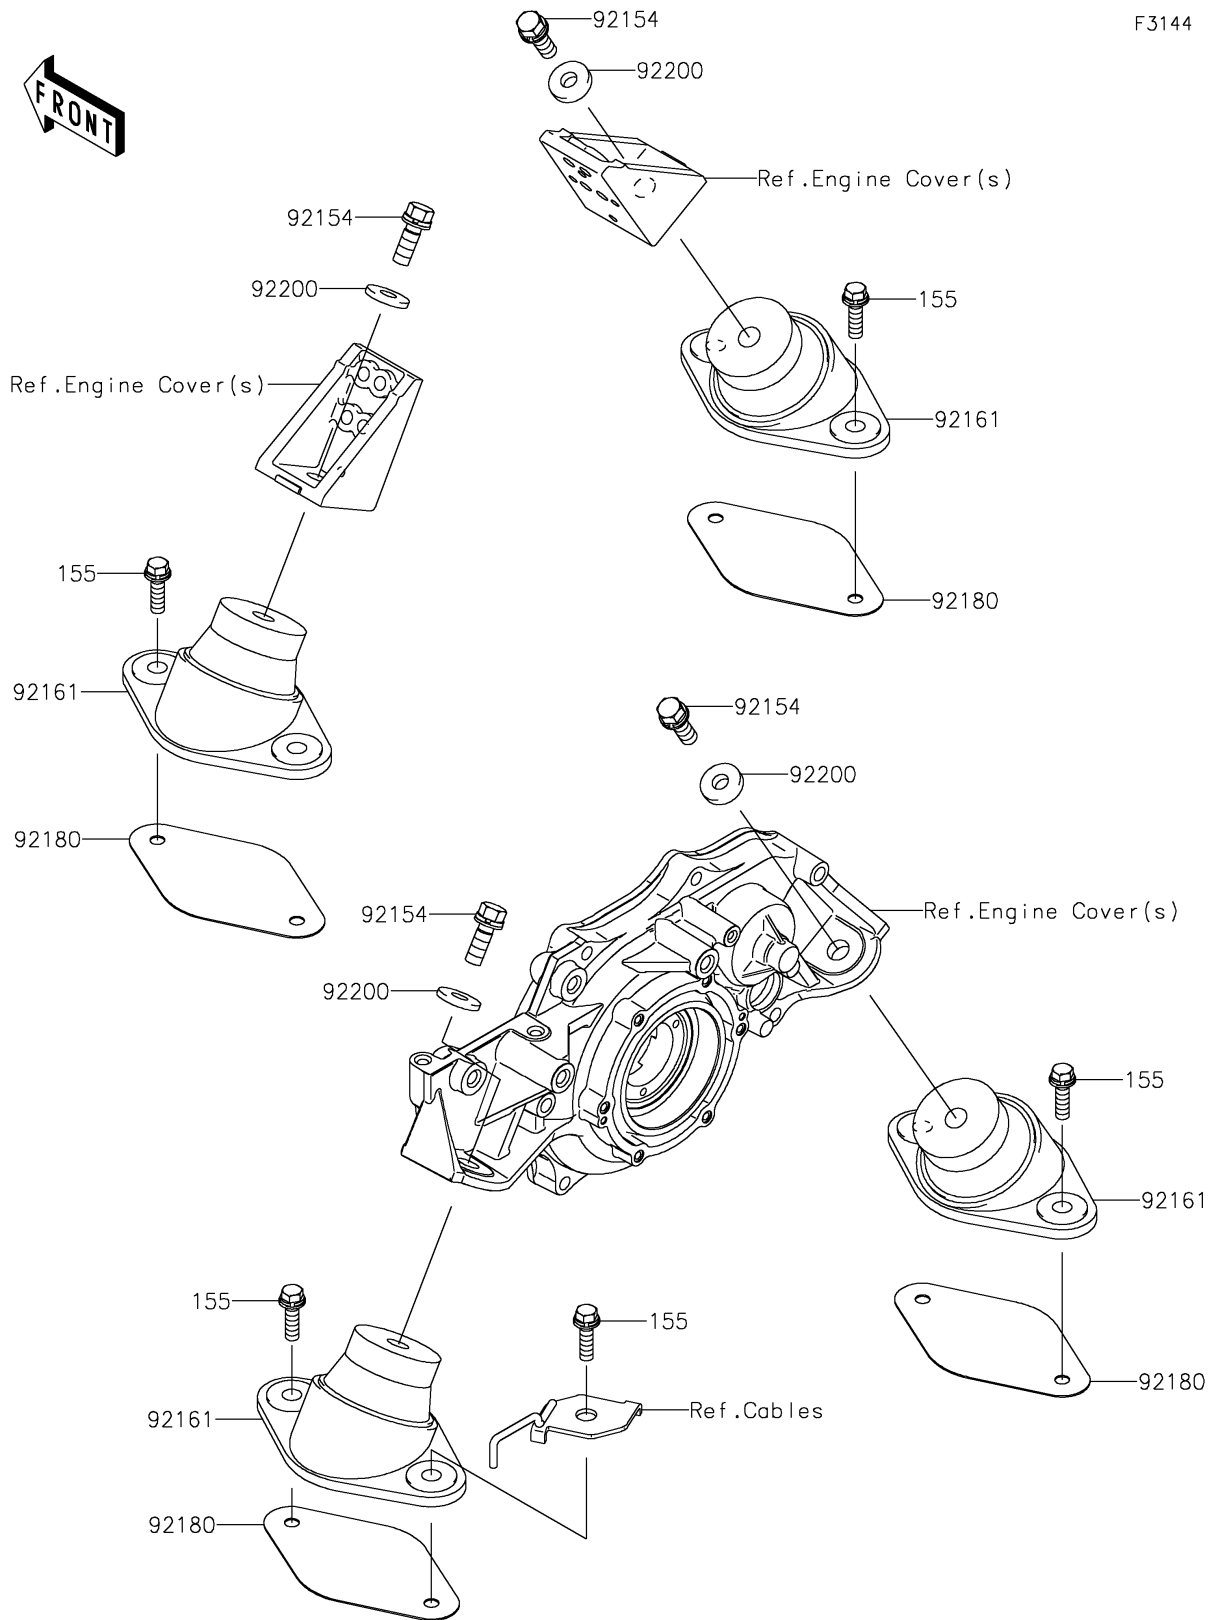

2019 Jet Ski® Ultra® 310X PARTS DIAGRAM

Engine Mount

F3144

2019 Jet Ski® Ultra® 310X PARTS LIST

Engine Mount

ITEM NAME	PART NUMBER	QUANTITY
BOLT-WSP-SMALL,8X30 (Ref # 155)	155R0830	1
BOLT,WSP,10X30 (Ref # 92154)	92154-3715	1
DAMPER,ENGINE MOUNT (Ref # 92161)	92161-3789	1
SHIM,T=1.0 (Ref # 92180)	92180-3716	1
WASHER,10.5X26X4 (Ref # 92200)	92200-3798	1