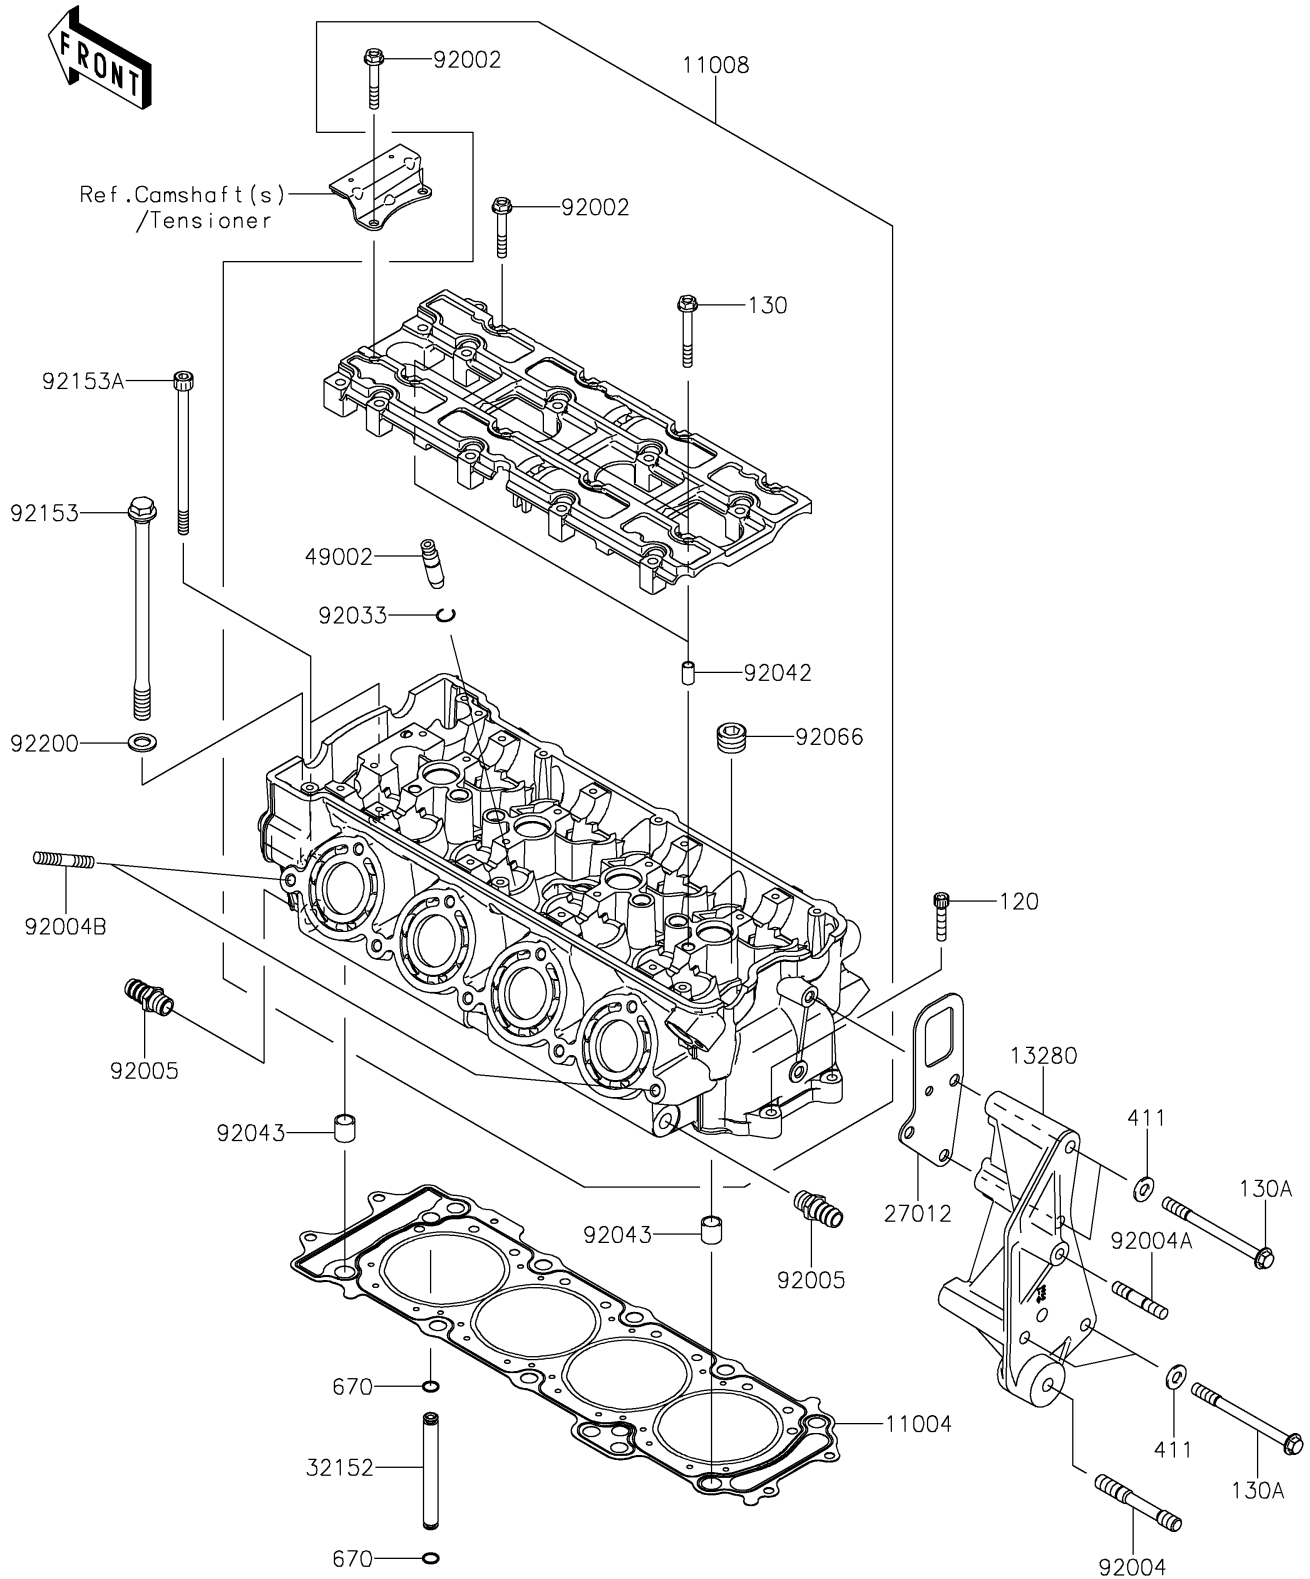

2019 Jet Ski® Ultra® 310X PARTS DIAGRAM

Cylinder Head

E1111

2019 Jet Ski® Ultra® 310X PARTS LIST

Cylinder Head

ITEM NAME	PART NUMBER	QUANTITY
GASKET-HEAD (Ref # 11004)	11004-0744	1
HEAD-COMP-CYLINDER (Ref # 11008)	11008-3710	1
BOLT-SOCKET,6X30 (Ref # 120)	120CD0630	1
BOLT-FLANGED,6X50 (Ref # 130)	130CD0650	1
BOLT-FLANGED,8X95 (Ref # 130A)	130CD0895	1
HOLDER,BELT TENSIONER (Ref # 13280)	13280-3763	1
HOOK,ENGINE,RR (Ref # 27012)	27012-3863	1
PIPE,OIL (Ref # 32152)	32152-1544	1
WASHER-PLAIN,8MM (Ref # 411)	411S0800	1
GUIDE-VALVE (Ref # 49002)	49002-1140	1
O RING,7MM (Ref # 670)	670D1507	1
BOLT,6X40 (Ref # 92002)	92002-1756	1
STUD,10X55 (Ref # 92004)	92004-0023	1
STUD,8X33 (Ref # 92004A)	92004-1253	1
STUD,8X30 (Ref # 92004B)	92004-3743	1
FITTING (Ref # 92005)	92005-3714	1
RING-SNAP (Ref # 92033)	92033-1247	1
PIN,DOWEL,6.3X8X14 (Ref # 92042)	92042-007	1
PIN,14X14 (Ref # 92043)	92043-1593	1
PLUG,PT1/2X12.5 (Ref # 92066)	92066-0002	1
BOLT,FLANGED,11X174 (Ref # 92153)	92153-3730	1
BOLT,SOCKET,7X126 (Ref # 92153A)	92153-3731	1
WASHER,11.2X18.2X1.8 (Ref # 92200)	92200-0940	1