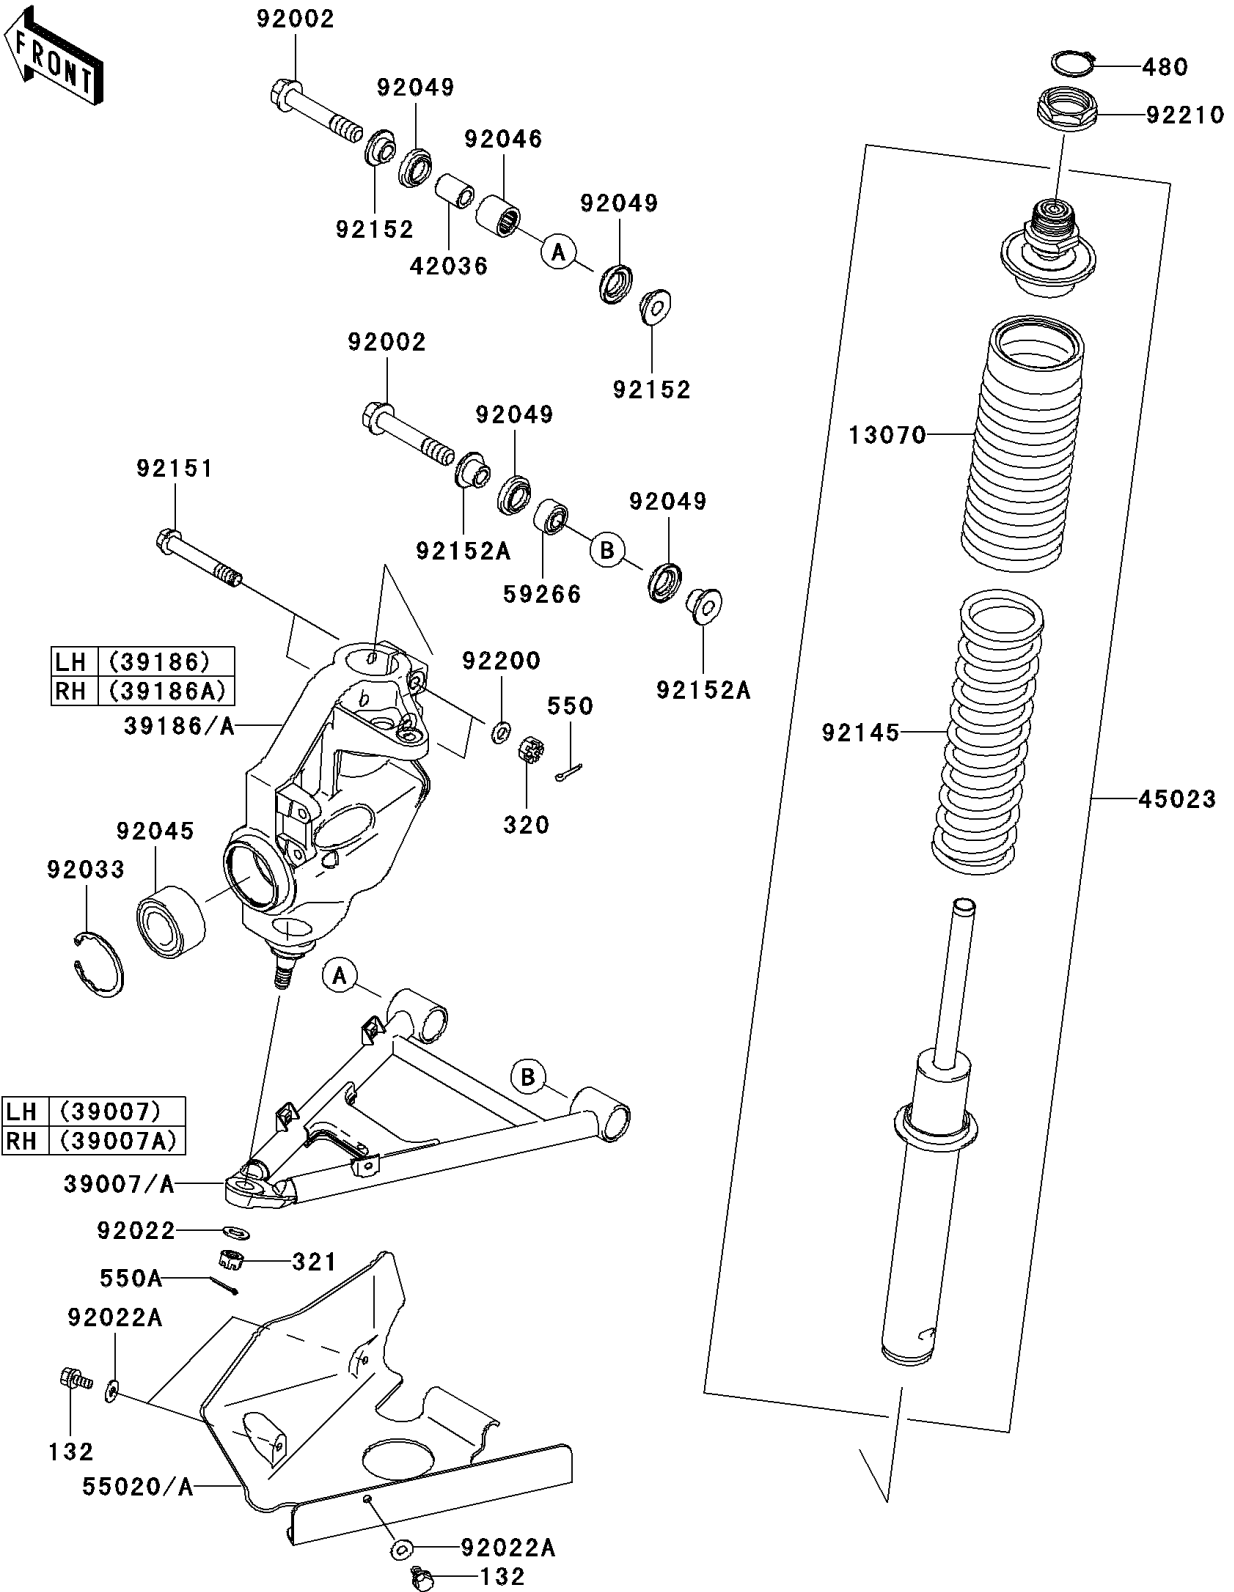

## 2006 Prairie® 700 4x4 Team Green™ Special Edition PARTS DIAGRAM

Suspension

F2150

## 2006 Prairie® 700 4x4 Team Green™ Special Edition PARTS LIST

### Suspension

ITEM NAME	PART NUMBER	QUANTITY
BOLT-FLANGED-SMALL,6X12 (Ref # 132)	132J0612	1
NUT-CASTLE (Ref # 320)	320H1000	1
NUT-CASTLE,12MM (Ref # 321)	321H1200	1
CIRCLIP-TYPE-C,32MM (Ref # 480)	480J3200	1
PIN-COTTER,2.0X15 (Ref # 550)	550D2015	1
PIN-COTTER,3.0X25 (Ref # 550A)	550D3025	1
GUIDE,STRUT (Ref # 13070)	13070-1383	1
ARM-SUSP,LH (Ref # 39007)	39007-0058	1
ARM-SUSP,RH (Ref # 39007A)	39007-0059	1
KNUCKLE,FR,LH (Ref # 39186)	39186-0041	1
KNUCKLE,FR,RH (Ref # 39186A)	39186-0042	1
SLEEVE,12X20X26.7 (Ref # 42036)	42036-1365	1
STRUT (Ref # 45023)	45023-0004	1
GUARD,FRONT AXLE,LH (Ref # 55020)	55020-1768	1
GUARD,FRONT AXLE,RH (Ref # 55020A)	55020-1769	1
JOINT-BALL (Ref # 59266)	59266-1118	1
BOLT,FLANGED,12X67 (Ref # 92002)	92002-1861	1
WASHER,12.3X22X1.6 (Ref # 92022)	92022-1065	1
WASHER,7X16X1.2 (Ref # 92022A)	92022-1344	1
RING-SNAP,55MM (Ref # 92033)	92033-1274	1
BEARING-BALL,30BWD08A (Ref # 92045)	92045-1448	1
BEARING-NEEDLE,TA202725ZE (Ref # 92046)	92046-1290	1
SEAL-OIL,MF020N3 (Ref # 92049)	92049-1539	1
SPRING,STRUT,K=1.1 (Ref # 92145)	92145-0009	1
BOLT,FLANGED,10X65 (Ref # 92151)	92151-1709	1
COLLAR (Ref # 92152)	92152-1295	1
COLLAR (Ref # 92152A)	92152-1296	1
WASHER,10.5X19X2.3 (Ref # 92200)	92200-1042	1
NUT,FLANGED,35MM (Ref # 92210)	92210-1226	1