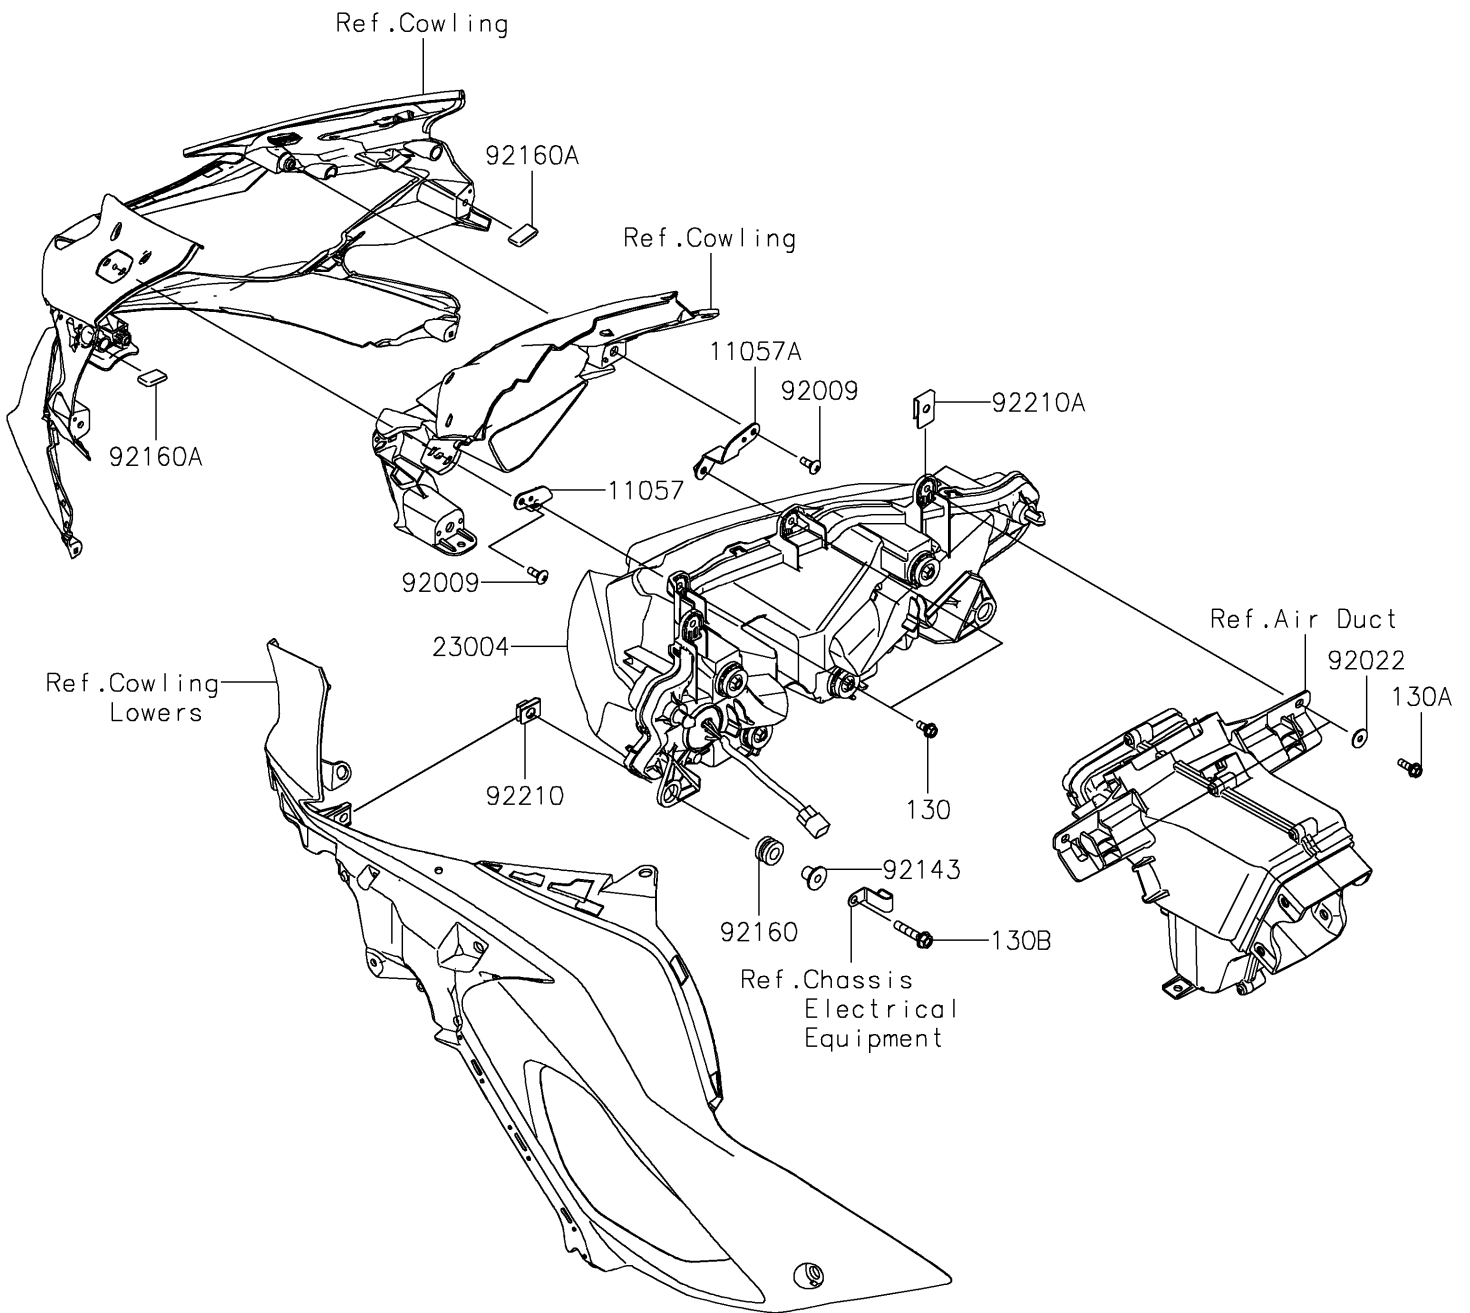

2019 NINJA® ZX™-6R ABS PARTS DIAGRAM

Headlight(s)

F2710

2019 NINJA® ZX™-6R ABS PARTS LIST

Headlight(s)

ITEM NAME	PART NUMBER	QUANTITY
BRACKET,LH (Ref # 11057)	11057-1639	1
BRACKET,RH (Ref # 11057A)	11057-1640	1
BOLT-FLANGED,5X12 (Ref # 130)	130BA0512	1
BOLT-FLANGED,5X16 (Ref # 130A)	130BA0516	1
BOLT-FLANGED,6X30 (Ref # 130B)	130BB0630	1
LAMP-HEAD,LED (Ref # 23004)	23004-0395	1
SCREW,TAPPING,5X14 (Ref # 92009)	92009-1197	1
WASHER,5.2X16X1.2 (Ref # 92022)	92022-263	1
COLLAR (Ref # 92143)	92143-1353	1
DAMPER,10X20X12 (Ref # 92160)	92160-1167	1
DAMPER (Ref # 92160A)	92160-1190	1
NUT (Ref # 92210)	92210-0130	1
NUT (Ref # 92210A)	92210-1652	1