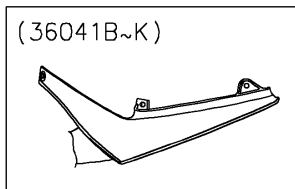

## 2019 NINJA® ZX™-6R ABS PARTS DIAGRAM

Side Covers

F2611

WOD

### Side Covers

ITEM NAME	PART NUMBER	QUANTITY
COVER-TAIL,RR (Ref # 36041)	36041-0045	1
COVER-TAIL,FR (Ref # 36041A)	36041-0050	1
COVER-TAIL,LH,P.S.GRAY (Ref # 36041B)	36041-0051-36S	1
COVER-TAIL,RH,P.S.GRAY (Ref # 36041G)	36041-0052-36S	1
COVER-TAIL,RH,M.F.S.BLACK (Ref # 36041J)	36041-0052-739	1
PAD (Ref # 39156)	39156-0632	1
SCREW,TAPPING,5X14 (Ref # 92009)	92009-1197	1
NUT,WELL,5MM (Ref # 92015)	92015-1757	1
RIVET (Ref # 92039)	92039-0068	1
RIVET (Ref # 92039A)	92039-1227	1
GROMMET,20X24X7.5 (Ref # 92071)	92071-0766	1
DAMPER,6X16X7 (Ref # 92075)	92075-1011	1
DAMPER,6X10X15 (Ref # 92075A)	92075-1808	1
BOLT,SOCKET,5X20 (Ref # 92154)	92154-0210	1
BOLT,SOCKET,5X12 (Ref # 92154A)	92154-1421	1
WASHER,5.2X10X1.0 (Ref # 92200)	92200-1820	1
NUT (Ref # 92210)	92210-0571	1
COVER-TAIL,LH,M.F.S.BLACK (Ref # 36041E)	36041-0051-739	1