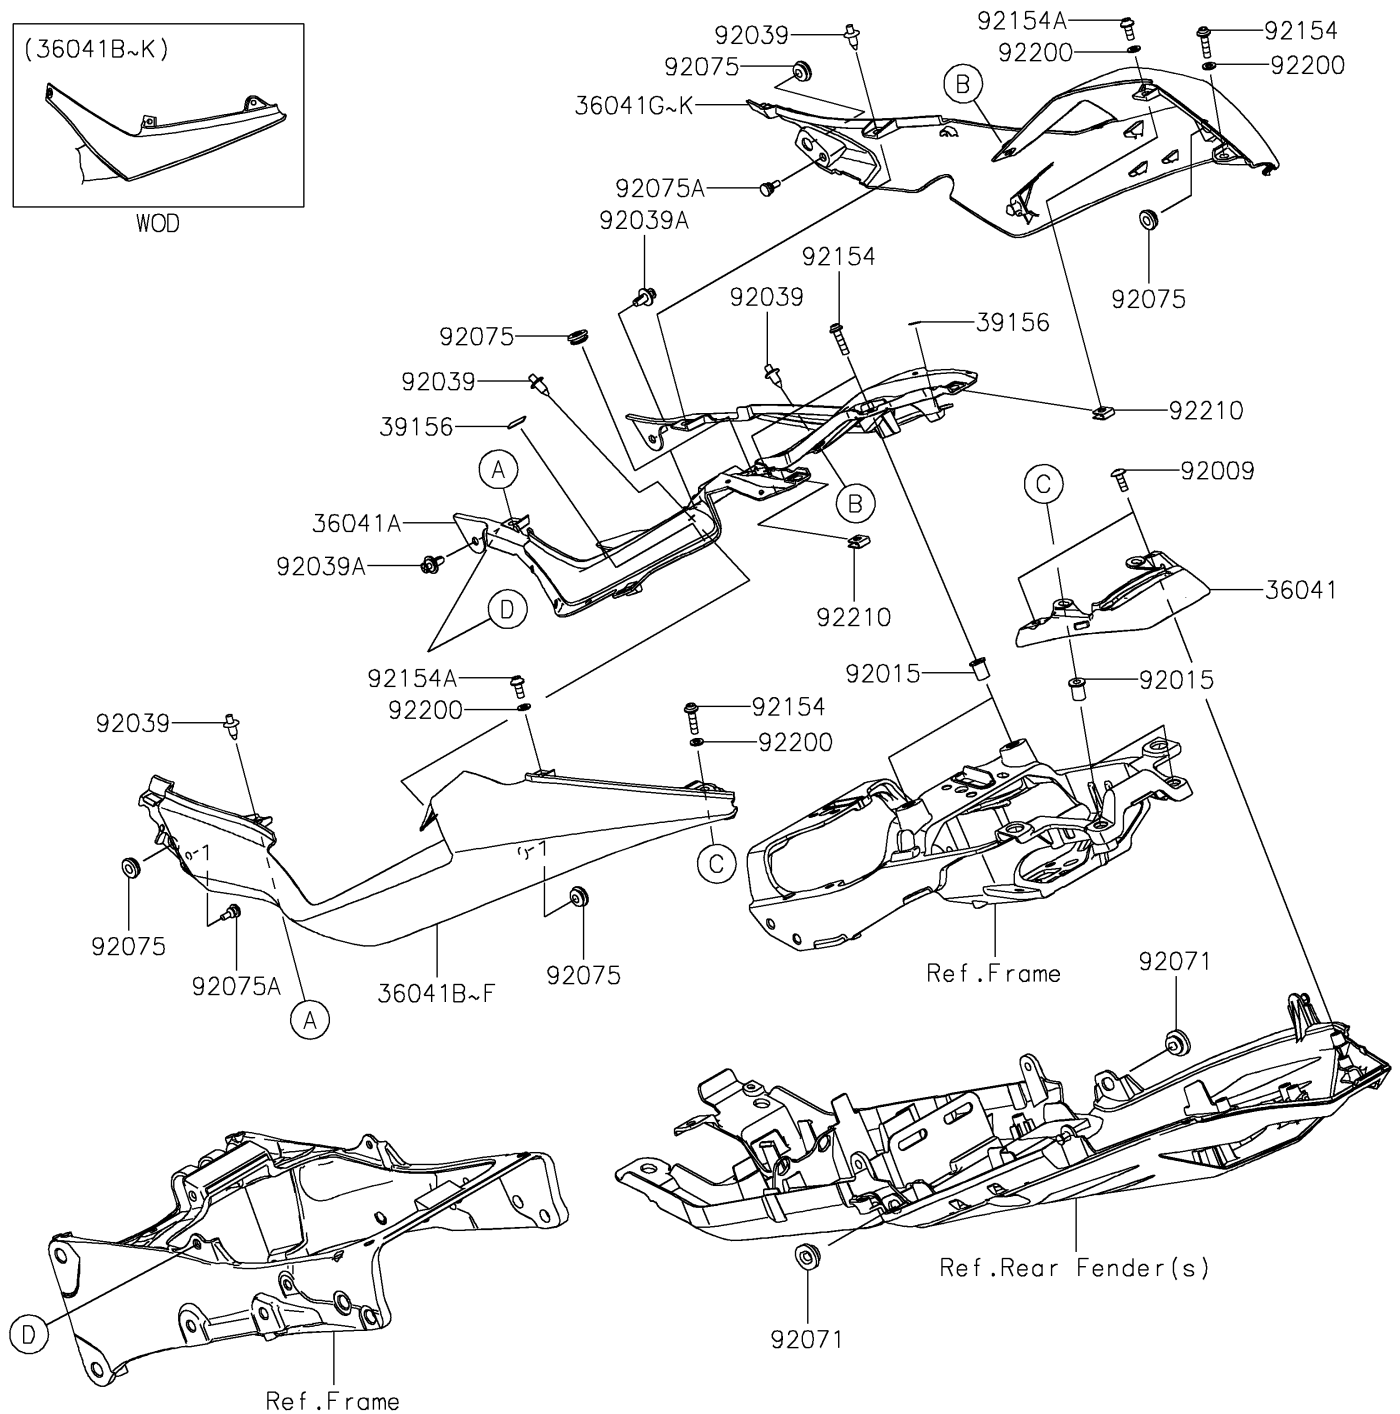

## 2019 NINJA® ZX™-6R ABS PARTS DIAGRAM

Side Covers

F2611

WOD

## 2019 NINJA® ZX™-6R ABS PARTS LIST

### Side Covers

ITEM NAME	PART NUMBER	QUANTITY
COVER-TAIL,RR (Ref # 36041)	36041-0045	1
COVER-TAIL,FR (Ref # 36041A)	36041-0050	1
COVER-TAIL,LH,P.S.GRAY (Ref # 36041B)	36041-0051-36S	1
COVER-TAIL,RH,P.S.GRAY (Ref # 36041G)	36041-0052-36S	1
COVER-TAIL,RH,M.F.S.BLACK (Ref # 36041J)	36041-0052-739	1
PAD (Ref # 39156)	39156-0632	1
SCREW,TAPPING,5X14 (Ref # 92009)	92009-1197	1
NUT,WELL,5MM (Ref # 92015)	92015-1757	1
RIVET (Ref # 92039)	92039-0068	1
RIVET (Ref # 92039A)	92039-1227	1
GROMMET,20X24X7.5 (Ref # 92071)	92071-0766	1
DAMPER,6X16X7 (Ref # 92075)	92075-1011	1
DAMPER,6X10X15 (Ref # 92075A)	92075-1808	1
BOLT,SOCKET,5X20 (Ref # 92154)	92154-0210	1
BOLT,SOCKET,5X12 (Ref # 92154A)	92154-1421	1
WASHER,5.2X10X1.0 (Ref # 92200)	92200-1820	1
NUT (Ref # 92210)	92210-0571	1
COVER-TAIL,LH,M.F.S.BLACK (Ref # 36041E)	36041-0051-739	1