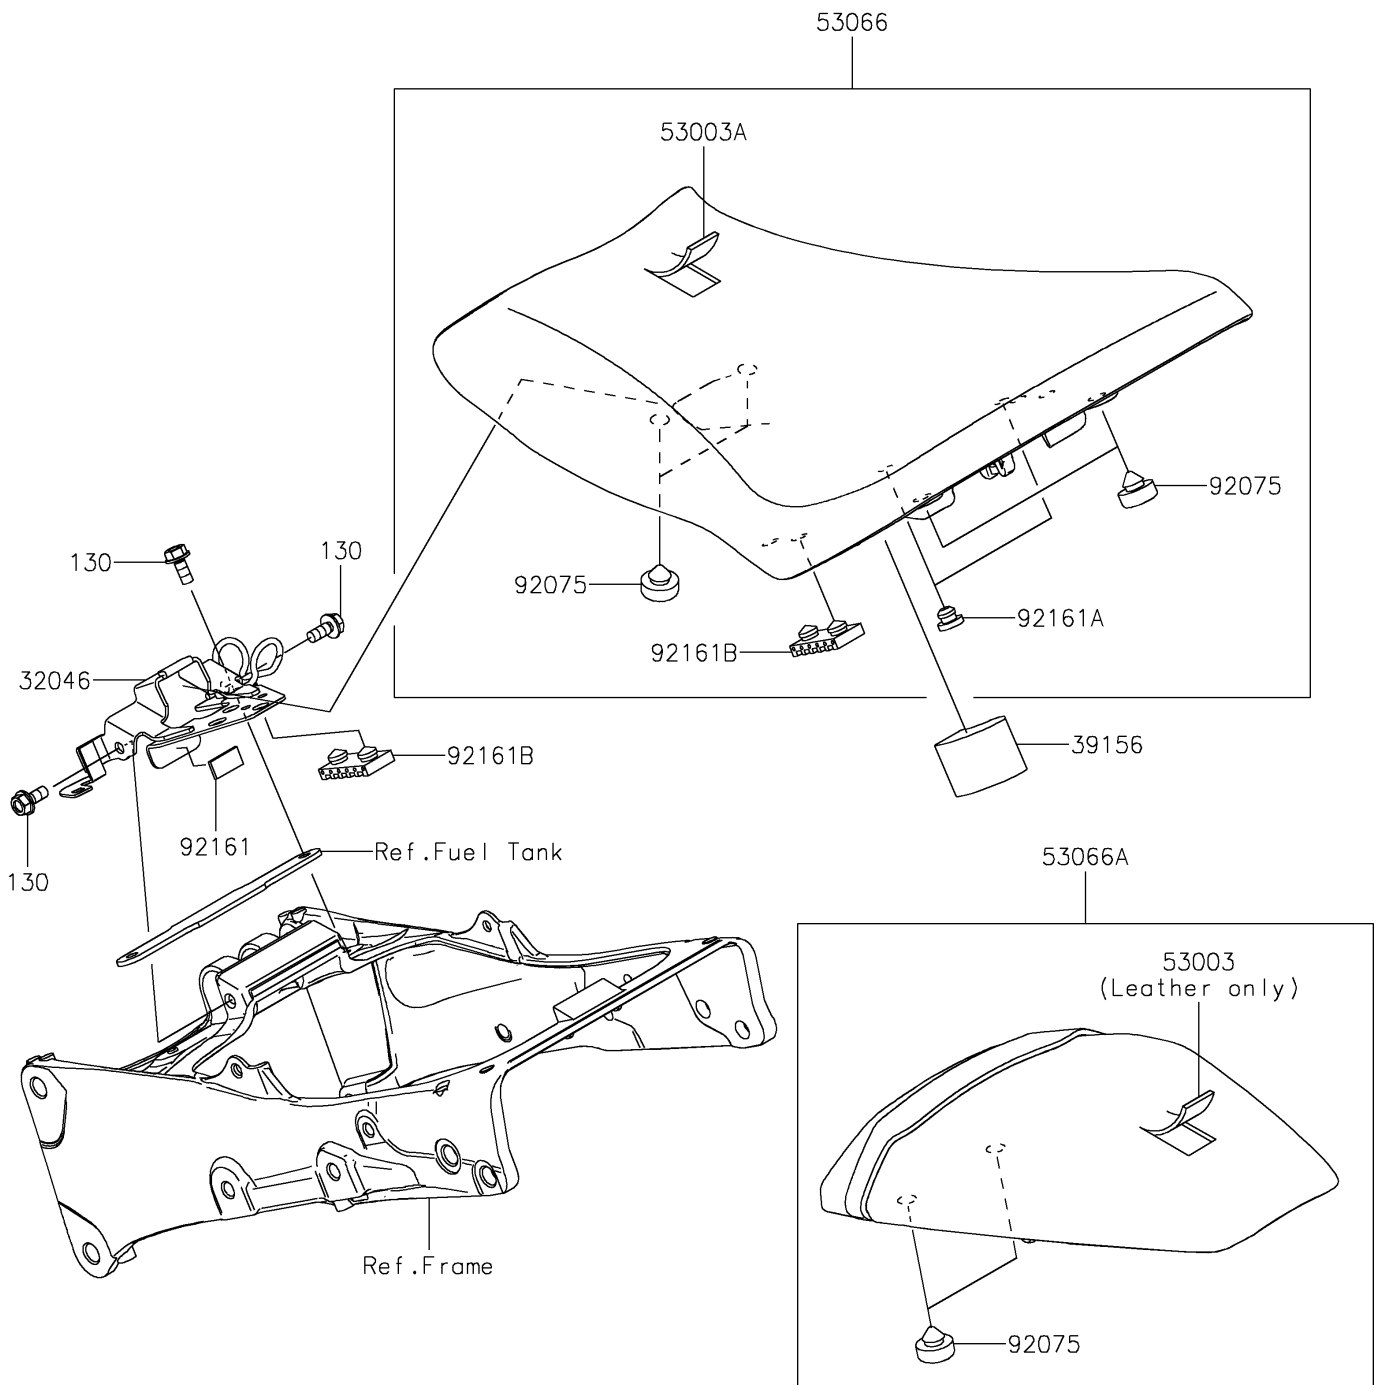

2019 NINJA® ZX™-6R ABS PARTS DIAGRAM

Seat

F2510

2019 NINJA® ZX™-6R ABS PARTS LIST

Seat

ITEM NAME	PART NUMBER	QUANTITY
BOLT-FLANGED,6X14 (Ref # 130)	130BC0614	1
BRACKET-SEAT (Ref # 32046)	32046-0431	1
PAD (Ref # 39156)	39156-2465	1
LEATHER,RR SEAT,BLACK (Ref # 53003)	53003-0420-MA	1
LEATHER,FRONT SEAT,BLACK (Ref # 53003A)	53003-0471-MA	1
SEAT-ASSY,FR,BLACK (Ref # 53066)	53066-0606-MA	1
SEAT-ASSY,RR,BLACK+BLK (Ref # 53066A)	53066-0607-12Y	1
DAMPER,10X20X8 (Ref # 92075)	92075-1927	1
DAMPER (Ref # 92161)	92161-0726	1
DAMPER (Ref # 92161A)	92161-1084	1
DAMPER,SEAT (Ref # 92161B)	92161-1489	1