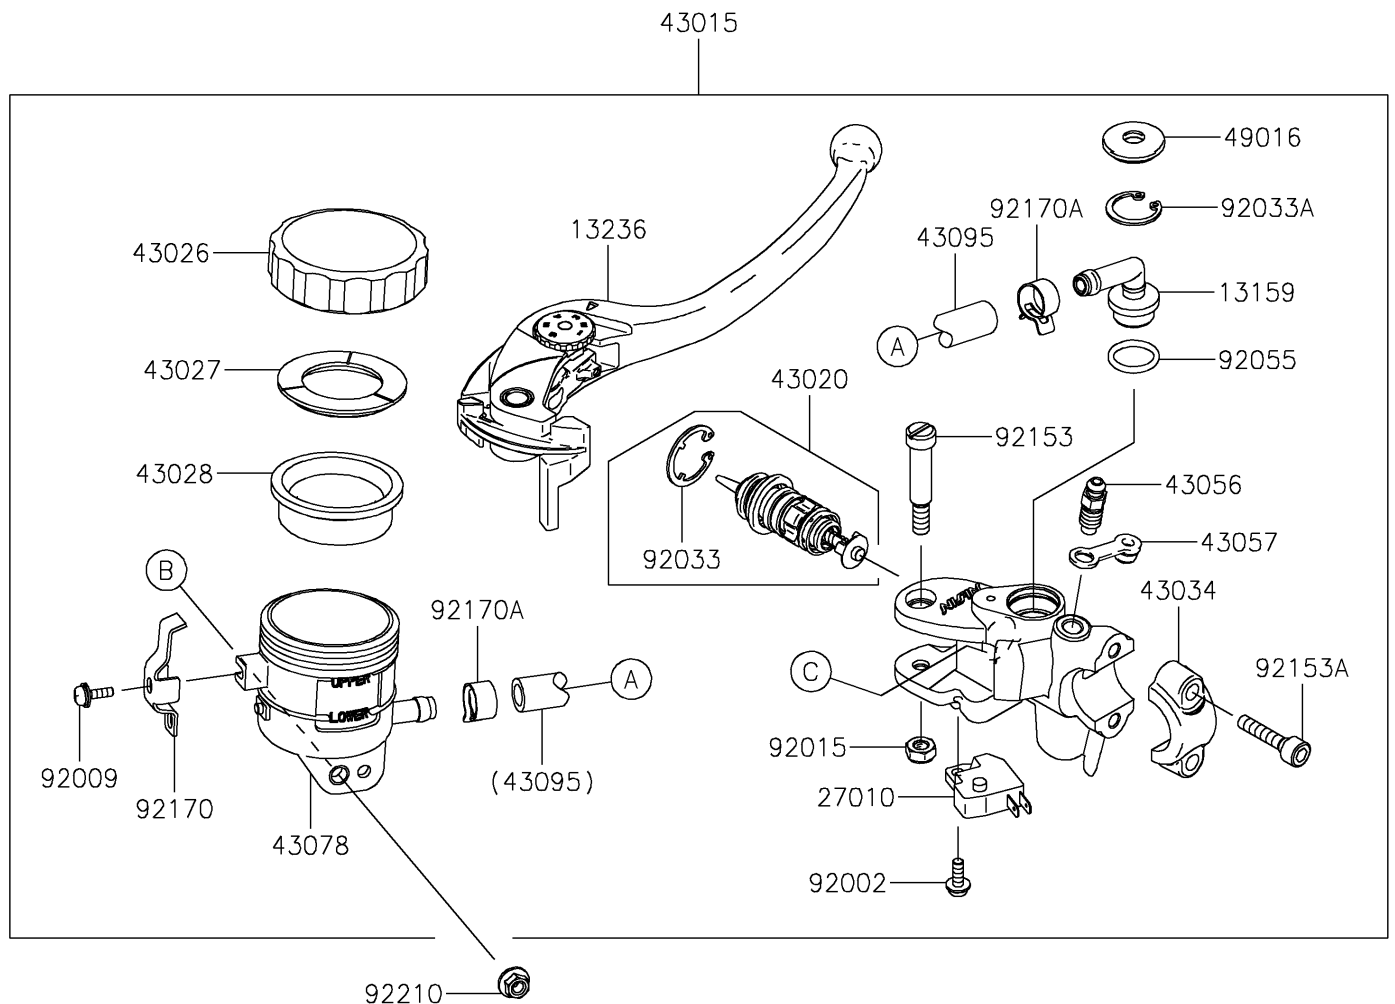

2019 NINJA® ZX™-6R ABS PARTS DIAGRAM

Front Master Cylinder

F2291

2019 NINJA® ZX™-6R ABS PARTS LIST

Front Master Cylinder

ITEM NAME	PART NUMBER	QUANTITY
BRACKET,FR MASTER CYLINDER (Ref # 11056)	11056-2050	1
BOLT-FLANGED,5X20 (Ref # 130)	130BB0520	1
CONNECTOR (Ref # 13159)	13159-1061	1
LEVER-COMP (Ref # 13236)	13236-0729	1
SWITCH,BRAKE (Ref # 27010)	27010-0762	1
CYLINDER-ASSY-MASTER,FR (Ref # 43015)	43015-0702	1
PISTON-COMP-BRAKE (Ref # 43020)	43020-0010	1
CAP-BRAKE (Ref # 43026)	43026-1051	1
PLATE-DIAPHRAGM (Ref # 43027)	43027-1051	1
DIAPHRAGM,MASTER CYLINDER (Ref # 43028)	43028-1057	1
HOLDER-BRAKE,MASTER CYLINDER (Ref # 43034)	43034-0056	1
BREATHER-BRAKE (Ref # 43056)	43056-1056	1
CAP-BREATHER (Ref # 43057)	43057-1001	1
RESERVOIR (Ref # 43078)	43078-1099	1
HOSE-BRAKE,FR MASTER CYLINDER (Ref # 43095)	43095-0366	1
COVER-SEAL (Ref # 49016)	49016-1147	1
BOLT,SCREW,4X12 (Ref # 92002)	92002-1323	1
SCREW (Ref # 92009)	92009-1570	1
NUT,FLANGED,6MM (Ref # 92015)	92015-1528	1
RING-SNAP (Ref # 92033)	92033-0034	1
RING-SNAP,20.5MM (Ref # 92033A)	92033-1186	1
RING-O,14.8X2.4 (Ref # 92055)	92055-0741	1
DAMPER (Ref # 92075)	92075-161	1
BOLT,SOCKET,6X10 (Ref # 92151)	92151-1449	1
COLLAR (Ref # 92152)	92152-0017	1
BOLT,LEVER (Ref # 92153)	92153-0868	1
BOLT,SOCKET,6X22 (Ref # 92153A)	92153-1518	1
CLAMP (Ref # 92170)	92170-1090	1
CLAMP,HOSE (Ref # 92170A)	92170-1091	1

2019 NINJA® ZX™-6R ABS PARTS LIST

Front Master Cylinder

ITEM NAME	PART NUMBER	QUANTITY
NUT,FLANGED,5MM (Ref # 92210)	92210-0007	1