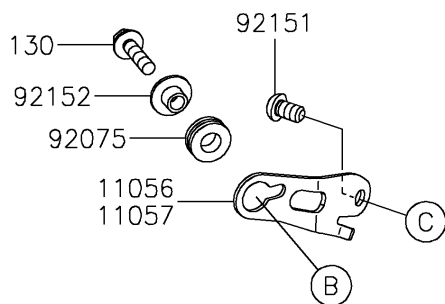

2019 NINJA® ZX™-6R ABS PARTS DIAGRAM

Front Master Cylinder

F2291

2019 NINJA® ZX™-6R ABS PARTS LIST

Front Master Cylinder

ITEM NAME	PART NUMBER	QUANTITY
BRACKET,FR MASTER CYLINDER (Ref # 11056)	11056-2050	1
BOLT-FLANGED,5X20 (Ref # 130)	130BB0520	1
CONNECTOR (Ref # 13159)	13159-1061	1
LEVER-COMP (Ref # 13236)	13236-0729	1
SWITCH,BRAKE (Ref # 27010)	27010-0762	1
CYLINDER-ASSY-MASTER,FR (Ref # 43015)	43015-0702	1
PISTON-COMP-BRAKE (Ref # 43020)	43020-0010	1
CAP-BRAKE (Ref # 43026)	43026-1051	1
PLATE-DIAPHRAGM (Ref # 43027)	43027-1051	1
DIAPHRAGM,MASTER CYLINDER (Ref # 43028)	43028-1057	1
HOLDER-BRAKE,MASTER CYLINDER (Ref # 43034)	43034-0056	1
BREATHER-BRAKE (Ref # 43056)	43056-1056	1
CAP-BREATHER (Ref # 43057)	43057-1001	1
RESERVOIR (Ref # 43078)	43078-1099	1
HOSE-BRAKE,FR MASTER CYLINDER (Ref # 43095)	43095-0366	1
COVER-SEAL (Ref # 49016)	49016-1147	1
BOLT,SCREW,4X12 (Ref # 92002)	92002-1323	1
SCREW (Ref # 92009)	92009-1570	1
NUT,FLANGED,6MM (Ref # 92015)	92015-1528	1
RING-SNAP (Ref # 92033)	92033-0034	1
RING-SNAP,20.5MM (Ref # 92033A)	92033-1186	1
RING-O,14.8X2.4 (Ref # 92055)	92055-0741	1
DAMPER (Ref # 92075)	92075-161	1
BOLT,SOCKET,6X10 (Ref # 92151)	92151-1449	1
COLLAR (Ref # 92152)	92152-0017	1
BOLT,LEVER (Ref # 92153)	92153-0868	1
BOLT,SOCKET,6X22 (Ref # 92153A)	92153-1518	1
CLAMP (Ref # 92170)	92170-1090	1
CLAMP,HOSE (Ref # 92170A)	92170-1091	1

2019 NINJA® ZX™-6R ABS PARTS LIST

Front Master Cylinder

ITEM NAME	PART NUMBER	QUANTITY
NUT,FLANGED,5MM (Ref # 92210)	92210-0007	1