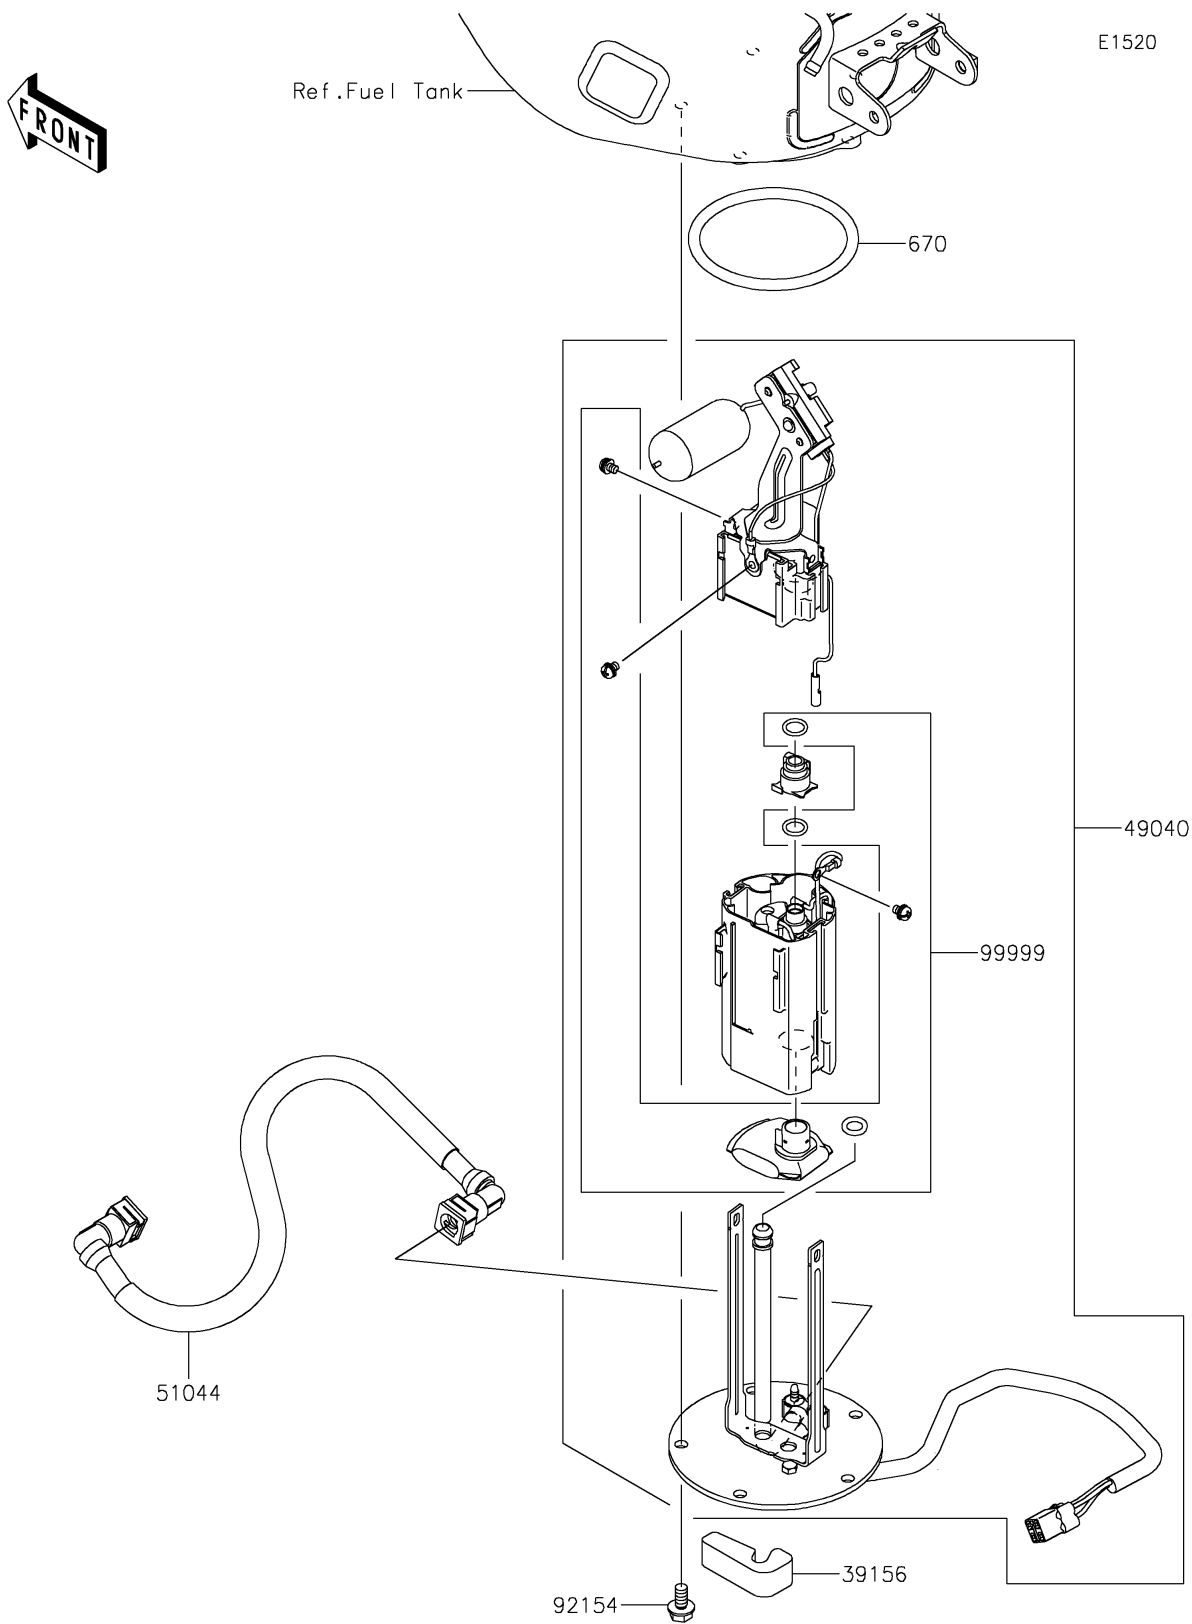

## 2019 NINJA® ZX™-6R ABS PARTS DIAGRAM

Fuel Pump

## 2019 NINJA® ZX™-6R ABS PARTS LIST

Fuel Pump

ITEM NAME	PART NUMBER	QUANTITY
PAD,FUEL PUMP (Ref # 39156)	39156-0991	1
PUMP-FUEL (Ref # 49040)	49040-0779	1
TUBE-ASSY,FUEL (Ref # 51044)	51044-0869	1
O RING (Ref # 670)	670E5075	1
BOLT,FLANGED,6X12 (Ref # 92154)	92154-1848	1
KIT,FUEL FILTER (Ref # 99999)	99999-0521	1