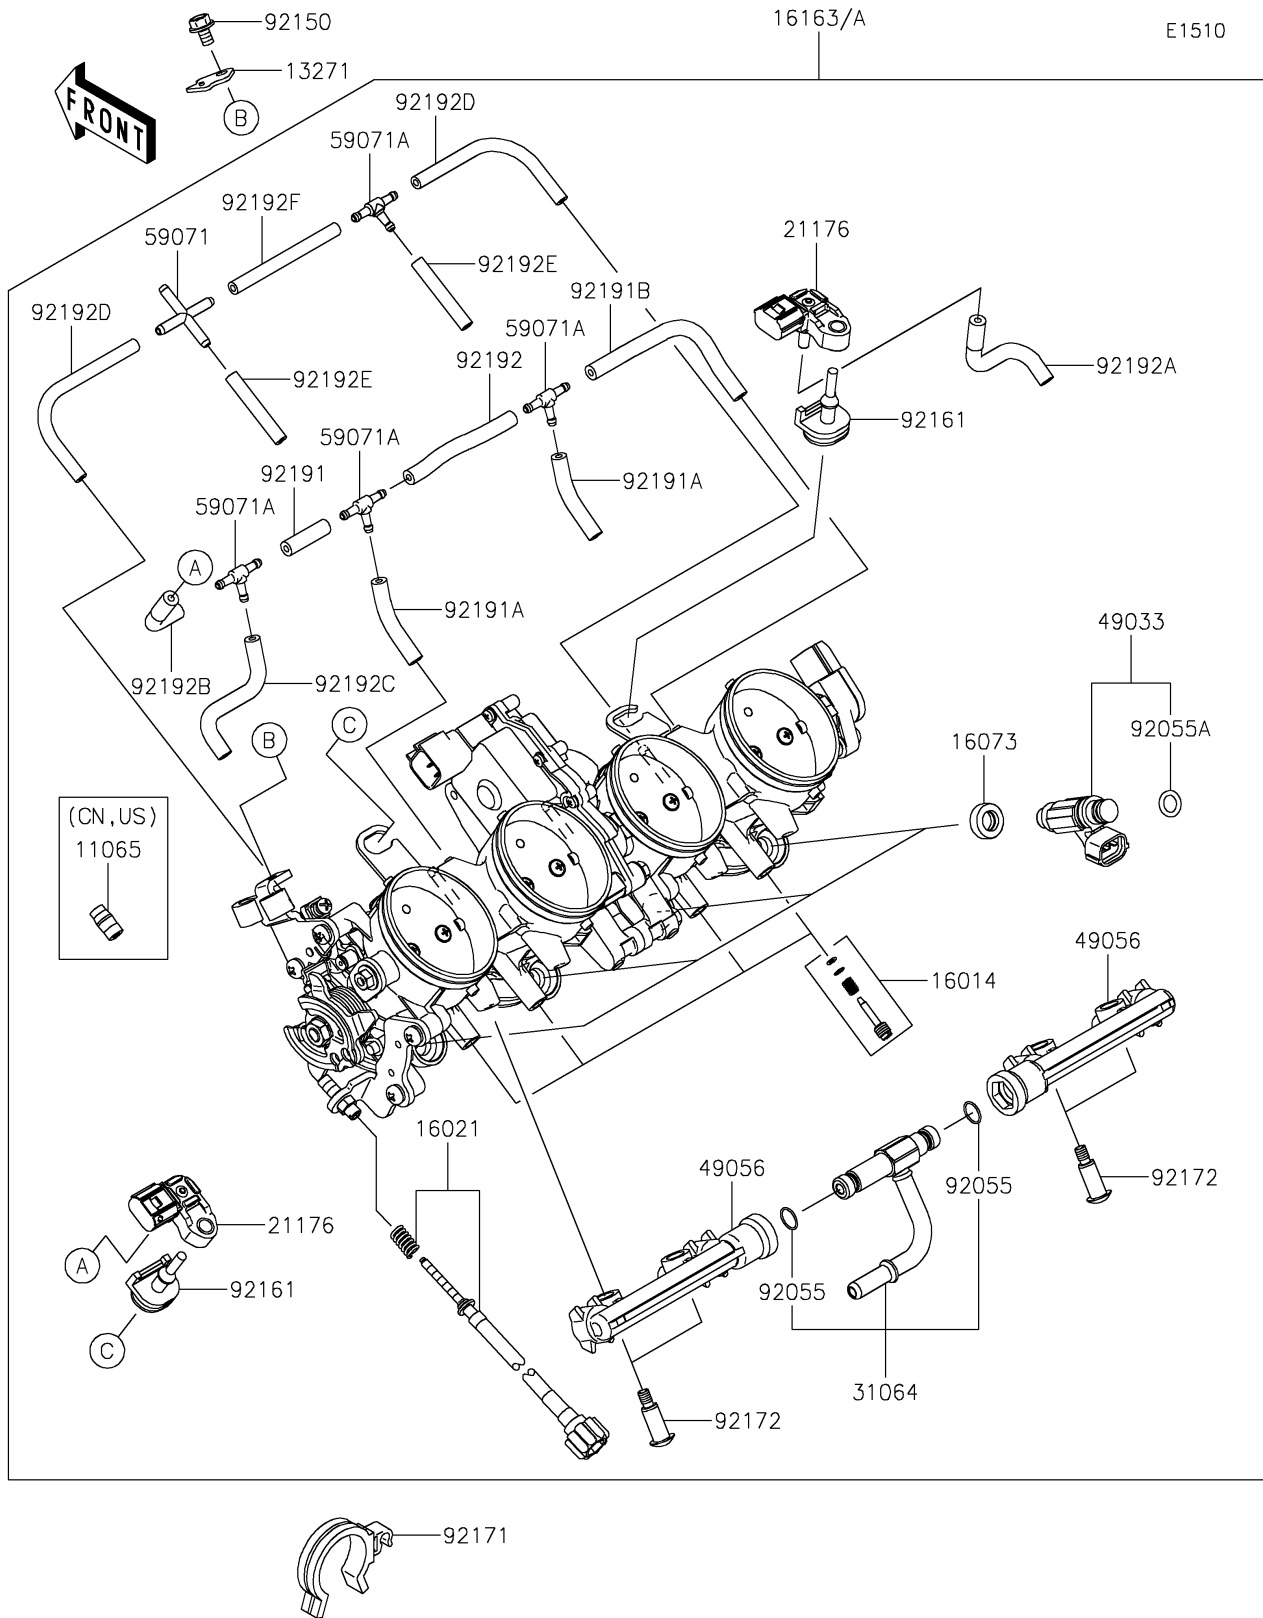

2019 NINJA® ZX™-6R ABS PARTS DIAGRAM

Throttle

2019 NINJA® ZX™-6R ABS PARTS LIST

Throttle

ITEM NAME	PART NUMBER	QUANTITY
PLATE (Ref # 13271)	13271-0559	1
SCREW-PILOT AIR (Ref # 16014)	16014-0002	1
SCREW-THROTTLE STOP (Ref # 16021)	16021-0028	1
INSULATOR (Ref # 16073)	16073-3707	1
THROTTLE-ASSY,TTK38 (Ref # 16163)	16163-0999	1
SENSOR,PRESSURE (Ref # 21176)	21176-0111	1
PIPE-COMP (Ref # 31064)	31064-0622	1
NOZZLE-INJECTION (Ref # 49033)	49033-0012	1
PIPE-INJECTION (Ref # 49056)	49056-0014	1
JOINT,4WAY (Ref # 59071)	59071-0014	1
JOINT,3WAY,T (Ref # 59071A)	59071-3752	2
RING-O (Ref # 92055)	92055-0064	1
RING-O,INJECTION NOZZLE (Ref # 92055A)	92055-1622	1
BOLT,5X8 (Ref # 92150)	92150-1406	1
DAMPER (Ref # 92161)	92161-0673	1
CLAMP (Ref # 92171)	92171-0359	1
SCREW,PIPE INJECTION (Ref # 92172)	92172-0064	1
TUBE,3X7X25 (Ref # 92191)	92191-0020	1
TUBE,3X7X40 (Ref # 92191A)	92191-0022	1
TUBE,3X7X100 (Ref # 92191B)	92191-0023	1
TUBE,3X7X72 (Ref # 92192)	92192-0739	1
TUBE,THROB0 RH-SENSOR (Ref # 92192A)	92192-0840	1
TUBE,THROB0 LH-JOINT (Ref # 92192B)	92192-0841	1
TUBE,SENSOR-JOINT (Ref # 92192C)	92192-0842	1
TUBE,3X6X100 (Ref # 92192D)	92192-1258	1
TUBE,3X6X40 (Ref # 92192E)	92192-1259	1
TUBE,3X6X70 (Ref # 92192F)	92192-1260	1
CAP (Ref # 11065)	11065-0018	1
THROTTLE-ASSY,TTK38 (Ref # 16163A)	16163-1000	1