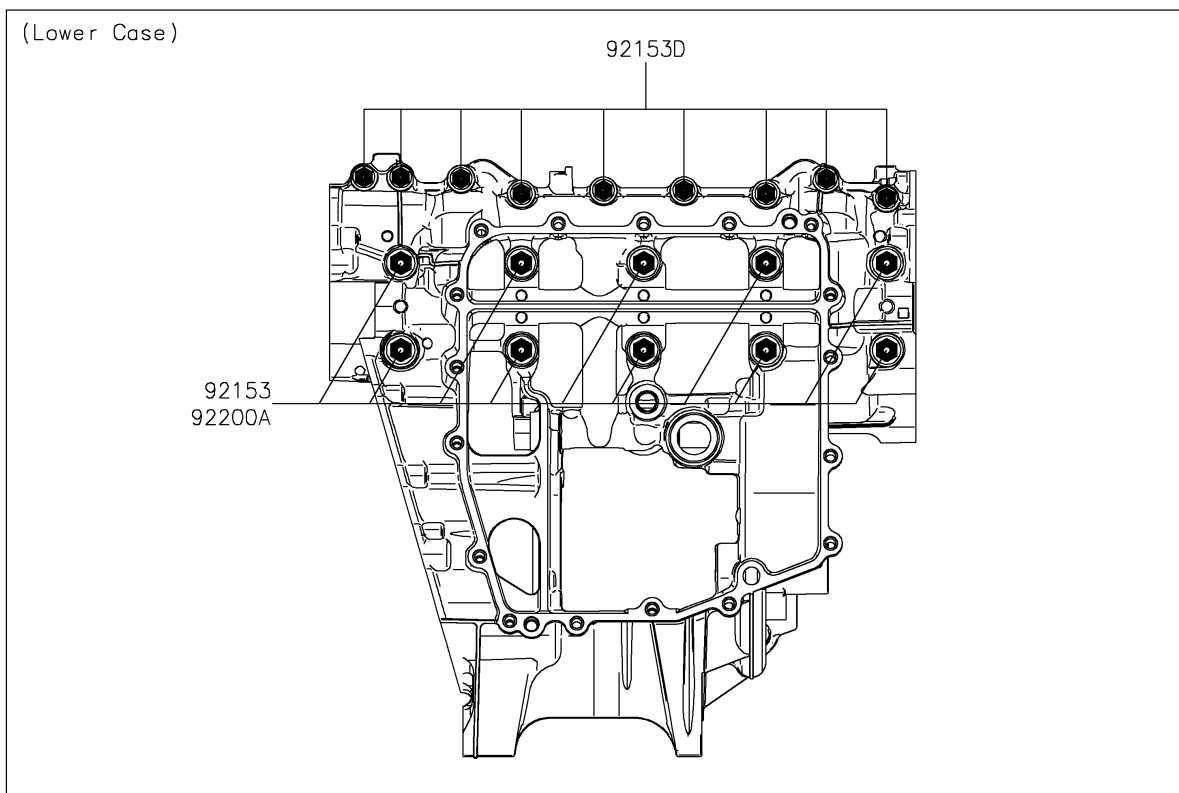

2019 NINJA® ZX™-6R ABS PARTS DIAGRAM

Crankcase Bolt Pattern

E1412

2019 NINJA® ZX™-6R ABS PARTS LIST

Crankcase Bolt Pattern

ITEM NAME	PART NUMBER	QUANTITY
BOLT,FLANGED,8X95 (Ref # 92153)	92153-1631	1
BOLT,FLANGED,8X90 (Ref # 92153A)	92153-1632	1
BOLT,FLANGED,8X75 (Ref # 92153B)	92153-1633	1
BOLT,FLANGED,6X68 (Ref # 92153C)	92153-1637	1
BOLT,FLANGED,6X50 (Ref # 92153D)	92153-1638	1
WASHER,8.2X16X1.6 (Ref # 92200)	92200-0047	1
WASHER,8.5X18X3.0 (Ref # 92200A)	92200-0153	1