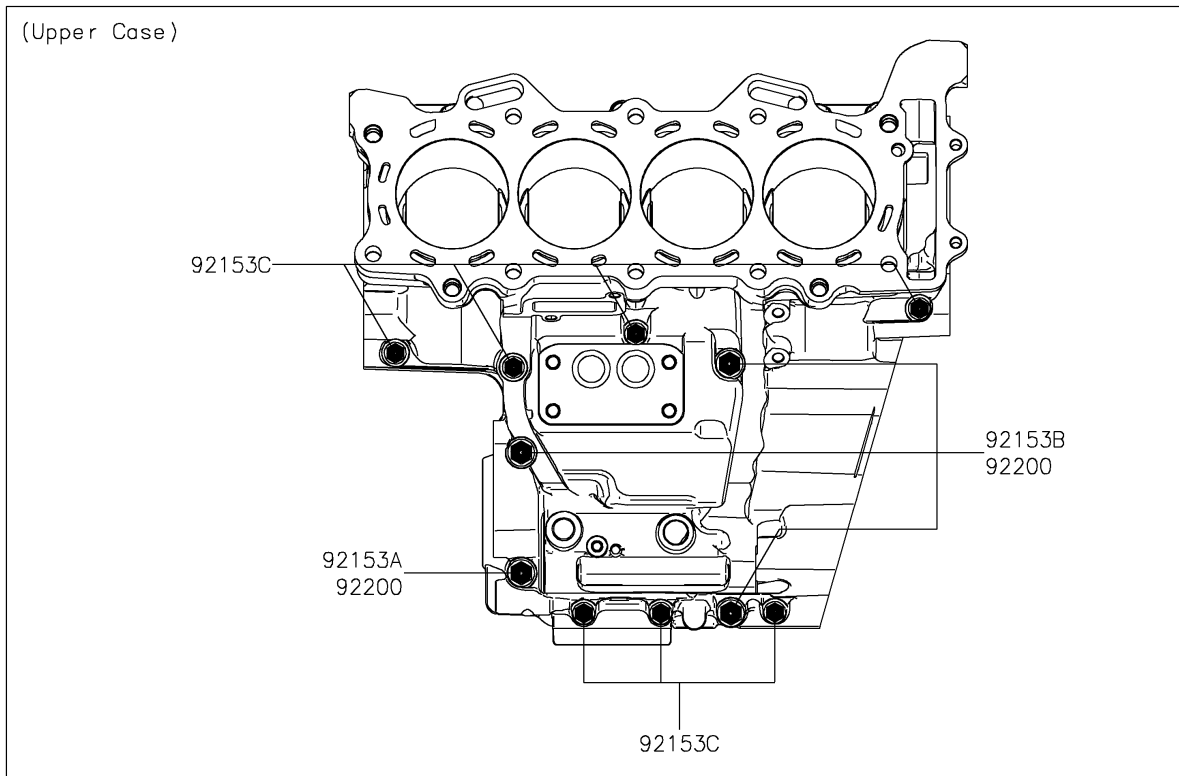

2019 NINJA® ZX™-6R ABS PARTS DIAGRAM

Crankcase Bolt Pattern

E1412

2019 NINJA® ZX™-6R ABS PARTS LIST

Crankcase Bolt Pattern

ITEM NAME	PART NUMBER	QUANTITY
BOLT,FLANGED,8X95 (Ref # 92153)	92153-1631	1
BOLT,FLANGED,8X90 (Ref # 92153A)	92153-1632	1
BOLT,FLANGED,8X75 (Ref # 92153B)	92153-1633	1
BOLT,FLANGED,6X68 (Ref # 92153C)	92153-1637	1
BOLT,FLANGED,6X50 (Ref # 92153D)	92153-1638	1
WASHER,8.2X16X1.6 (Ref # 92200)	92200-0047	1
WASHER,8.5X18X3.0 (Ref # 92200A)	92200-0153	1