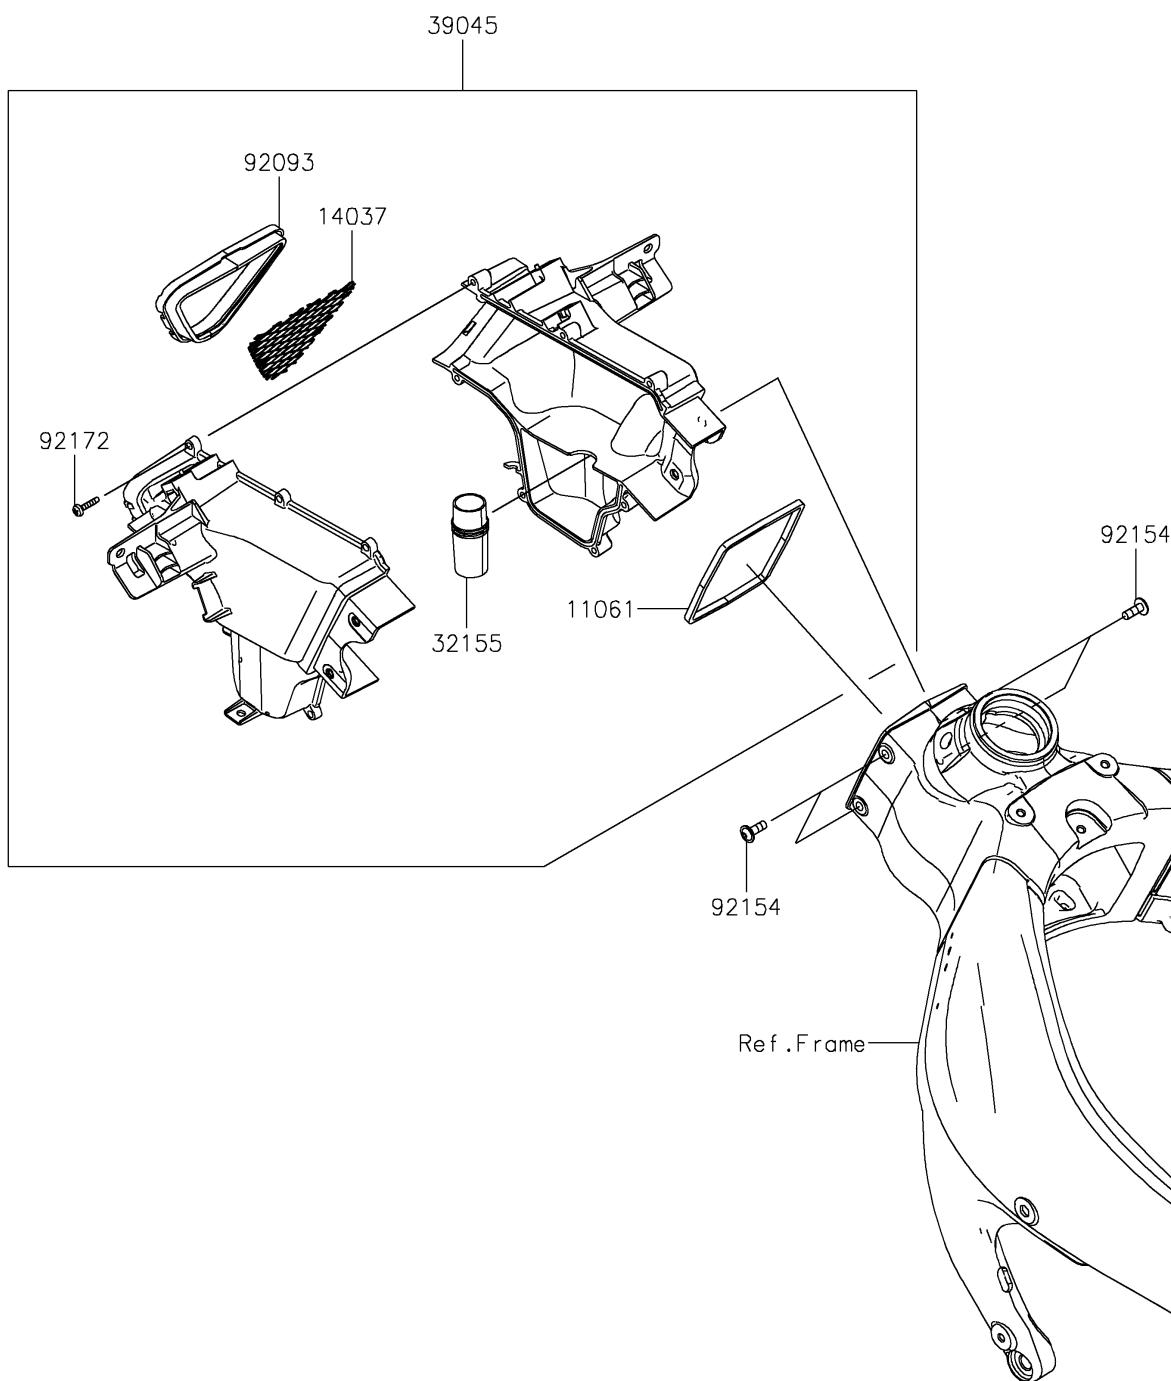

## 2019 NINJA® ZX™-6R ABS PARTS DIAGRAM

Air Duct

E1131

## 2019 NINJA® ZX™-6R ABS PARTS LIST

Air Duct

ITEM NAME	PART NUMBER	QUANTITY
GASKET (Ref # 11061)	11061-0825	1
SCREEN (Ref # 14037)	14037-0796	1
PIPE (Ref # 32155)	32155-1275	1
DUCT-ASSY, RAM AIR (Ref # 39045)	39045-0047	1
SEAL (Ref # 92093)	92093-0724	1
BOLT, FLANGED, BUTTON, 6X18 (Ref # 92154)	92154-1882	1
SCREW, TAPPING, 5X20 (Ref # 92172)	92172-0009	1