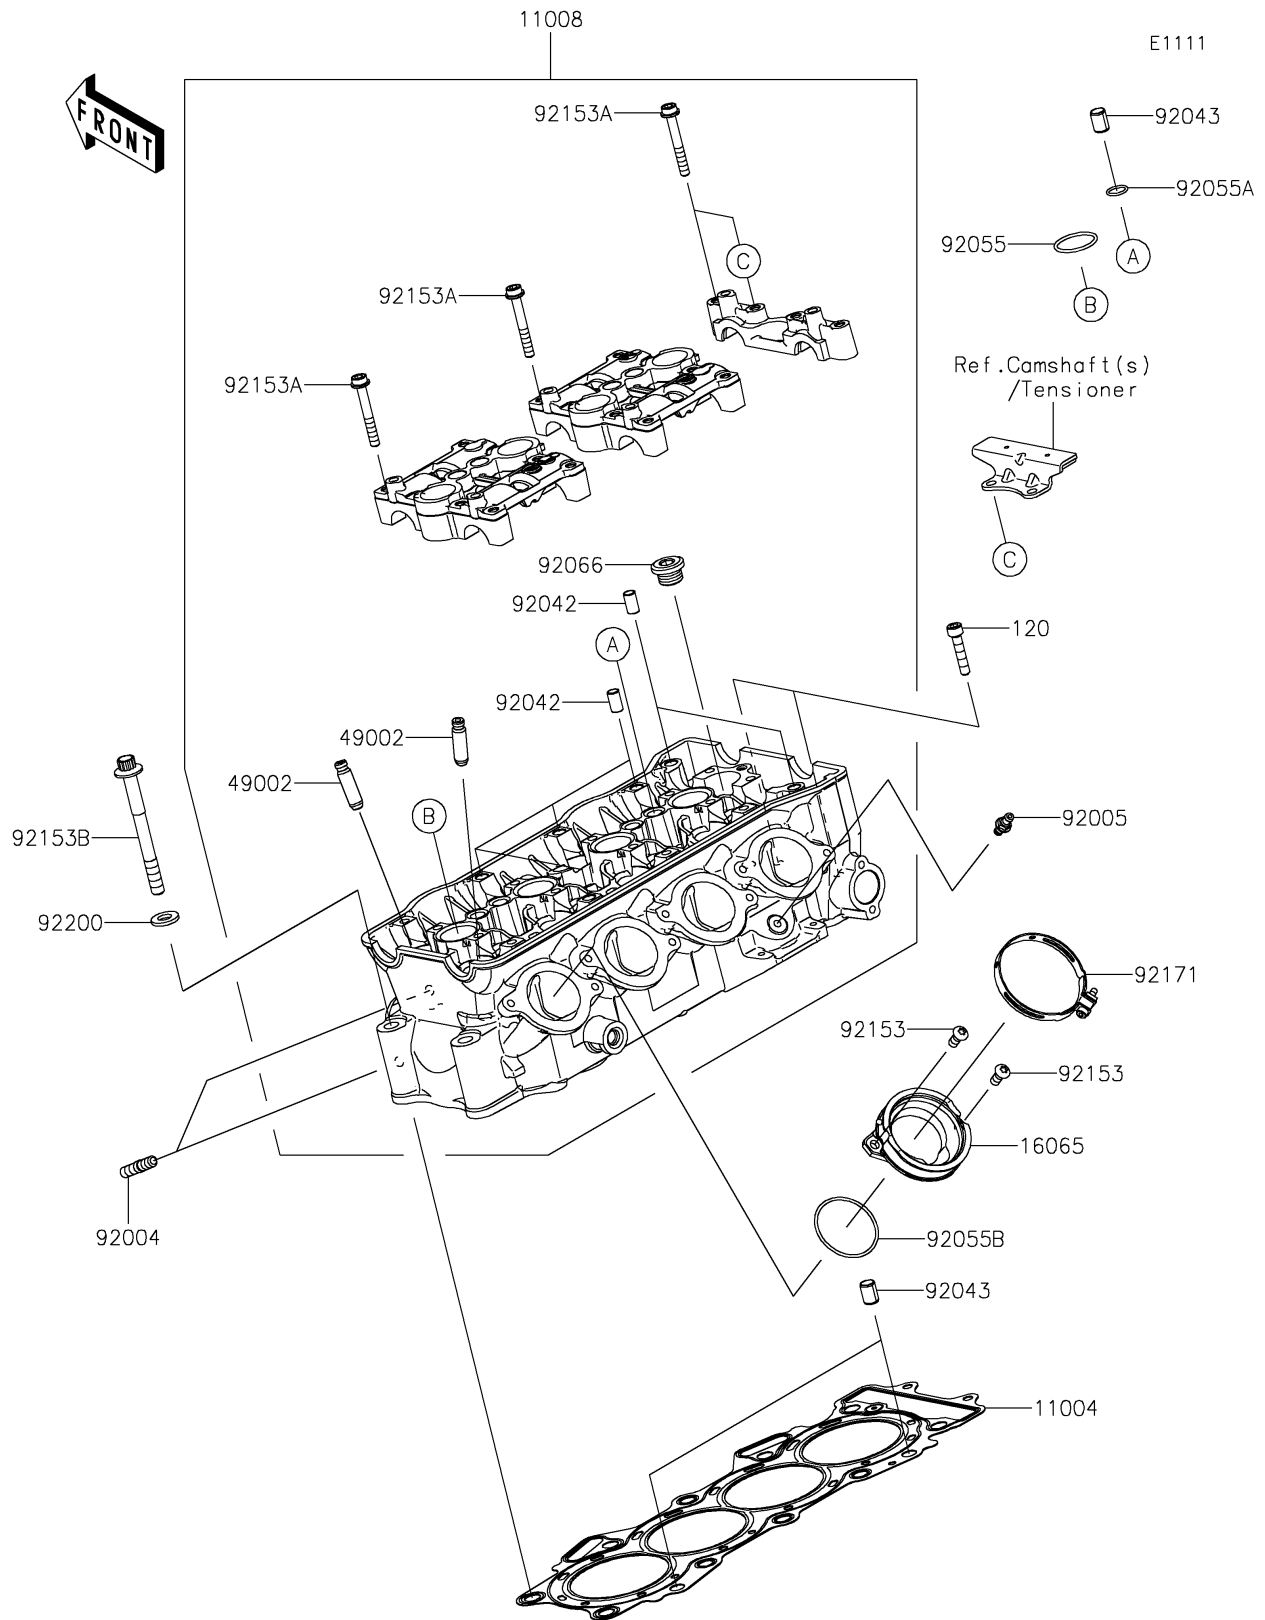

2019 NINJA® ZX™-6R ABS PARTS DIAGRAM

Cylinder Head

2019 NINJA® ZX™-6R ABS PARTS LIST

Cylinder Head

| ITEM NAME | PART NUMBER | QUANTITY |
|----------------------------------|-------------|----------|
| GASKET-HEAD (Ref # 11004) | 11004-0736 | 1 |
| HEAD-COMP-CYLINDER (Ref # 11008) | 11008-0762 | 1 |
| BOLT-SOCKET,6X30 (Ref # 120) | 120CD0630 | 1 |
| HOLDER-CARBURETOR (Ref # 16065) | 16065-0067 | 1 |
| GUIDE-VALVE (Ref # 49002) | 49002-1152 | 1 |
| STUD (Ref # 92004) | 92004-0050 | 1 |
| FITTING (Ref # 92005) | 92005-1273 | 1 |
| PIN,DOWEL,6.3X8X14 (Ref # 92042) | 92042-007 | 1 |
| PIN,8.2X10X14 (Ref # 92043) | 92043-1264 | 1 |
| RING-O,25.5X2 (Ref # 92055) | 92055-0074 | 1 |
| RING-O,11.5X1.5 (Ref # 92055A) | 92055-0133 | 1 |
| RING-O,42X1.9 (Ref # 92055B) | 92055-1536 | 1 |
| PLUG,16X10 (Ref # 92066) | 92066-0129 | 1 |
| BOLT,TORX,6X14 (Ref # 92153) | 92153-0406 | 1 |
| BOLT,SOCKET,6X45 (Ref # 92153A) | 92153-0656 | 1 |
| BOLT,FLANGED,9X90 (Ref # 92153B) | 92153-1610 | 1 |
| CLAMP,60MM (Ref # 92171) | 92171-0729 | 1 |
| WASHER,9.2X19X2.3 (Ref # 92200) | 92200-0193 | 1 |