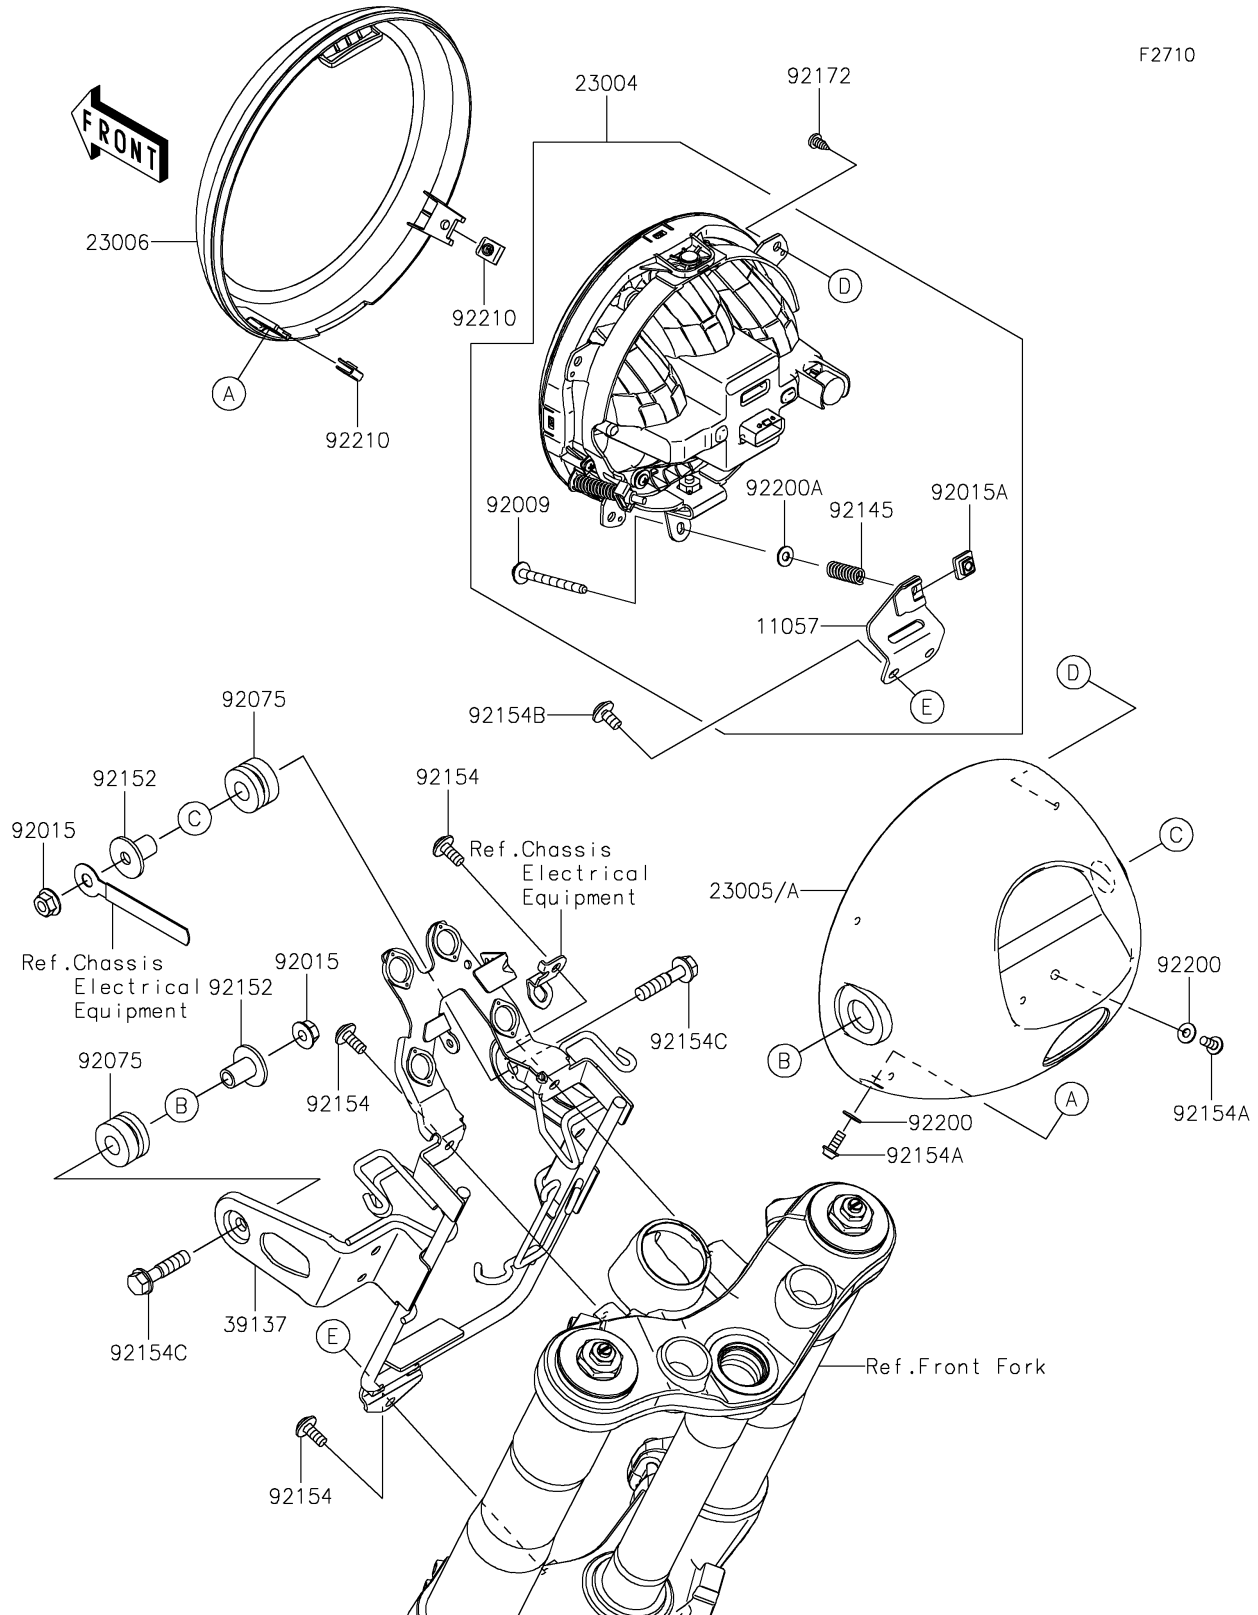

## 2019 PARTS DIAGRAM

Headlight(s)

F2710

## 2019 PARTS LIST

Headlight(s)

ITEM NAME	PART NUMBER	QUANTITY
BRACKET (Ref # 11057)	11057-2657	1
LAMP-HEAD,LED (Ref # 23004)	23004-0406	1
BODY-COMP-HEAD LAMP,F.EBONY (Ref # 23005)	23005-0049-45L	1
RIM-LAMP (Ref # 23006)	23006-0019	1
STAY-COMP,HEAD LAMP (Ref # 39137)	39137-0678	1
SCREW,ADJUST,5X55 (Ref # 92009)	92009-1683	1
NUT,FLANGED,8MM (Ref # 92015)	92015-1014	1
NUT,5MM (Ref # 92015A)	92015-1897	1
DAMPER (Ref # 92075)	92075-1736	1
SPRING (Ref # 92145)	92145-1887	1
COLLAR,8X12X20.3 (Ref # 92152)	92152-2433	1
BOLT,SOCKET,6X14 (Ref # 92154)	92154-0907	1
BOLT,SOCKET,5X12 (Ref # 92154A)	92154-0917	1
BOLT,SOCKET,6X12 (Ref # 92154B)	92154-2706	1
BOLT,FLANGED,8X35 (Ref # 92154C)	92154-2923	1
SCREW,TAPPING,5X12 (Ref # 92172)	92172-0239	1
WASHER,NYLON,5.2X12X1 (Ref # 92200)	92200-2208	1
WASHER (Ref # 92200A)	92200-2282	1
NUT (Ref # 92210)	92210-0571	1